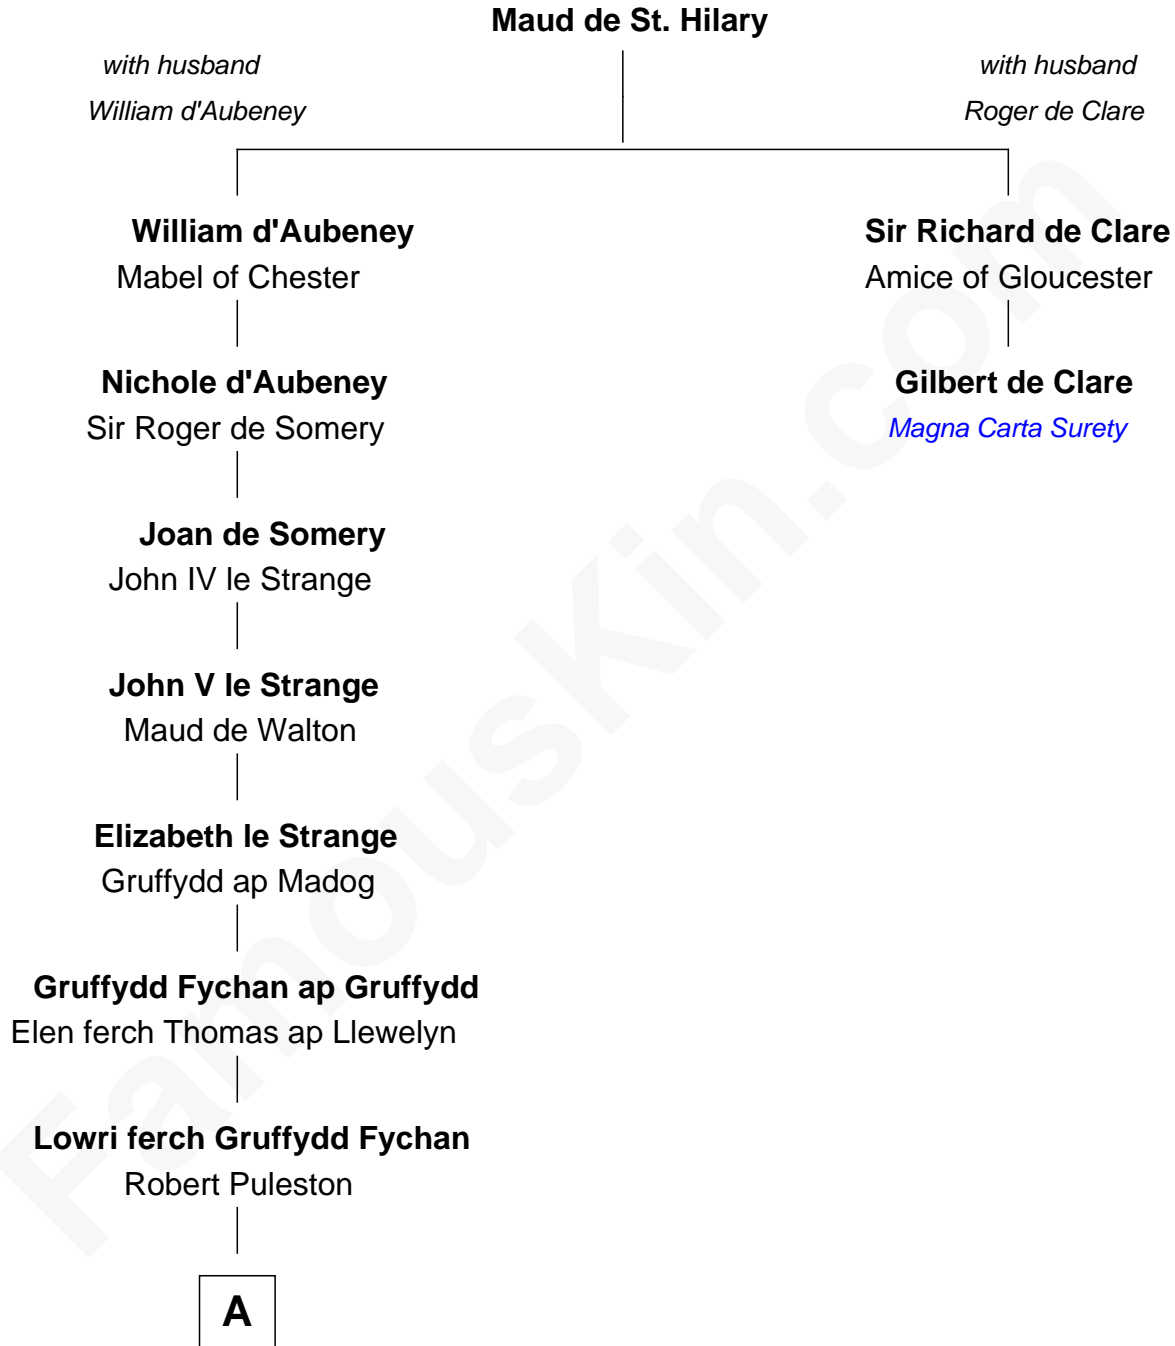

FamousKin.com

Relationship Chart of

Eliphalet Remington

Founder of Remington Arms Company

1st cousin 19 times removed of

Gilbert de Clare

Magna Carta Surety

A

Angharad Puleston
Edwart Trevor ap Daffyd

Rose Trevor ferch Edwart
Otwell Worsley

Margaret Worsley
Adrian Whetehill

Sir Richard Whetehill
Elizabeth Muston

Margery Whetehill
Edward Isaac

Mary Isaac
Thomas Appleton