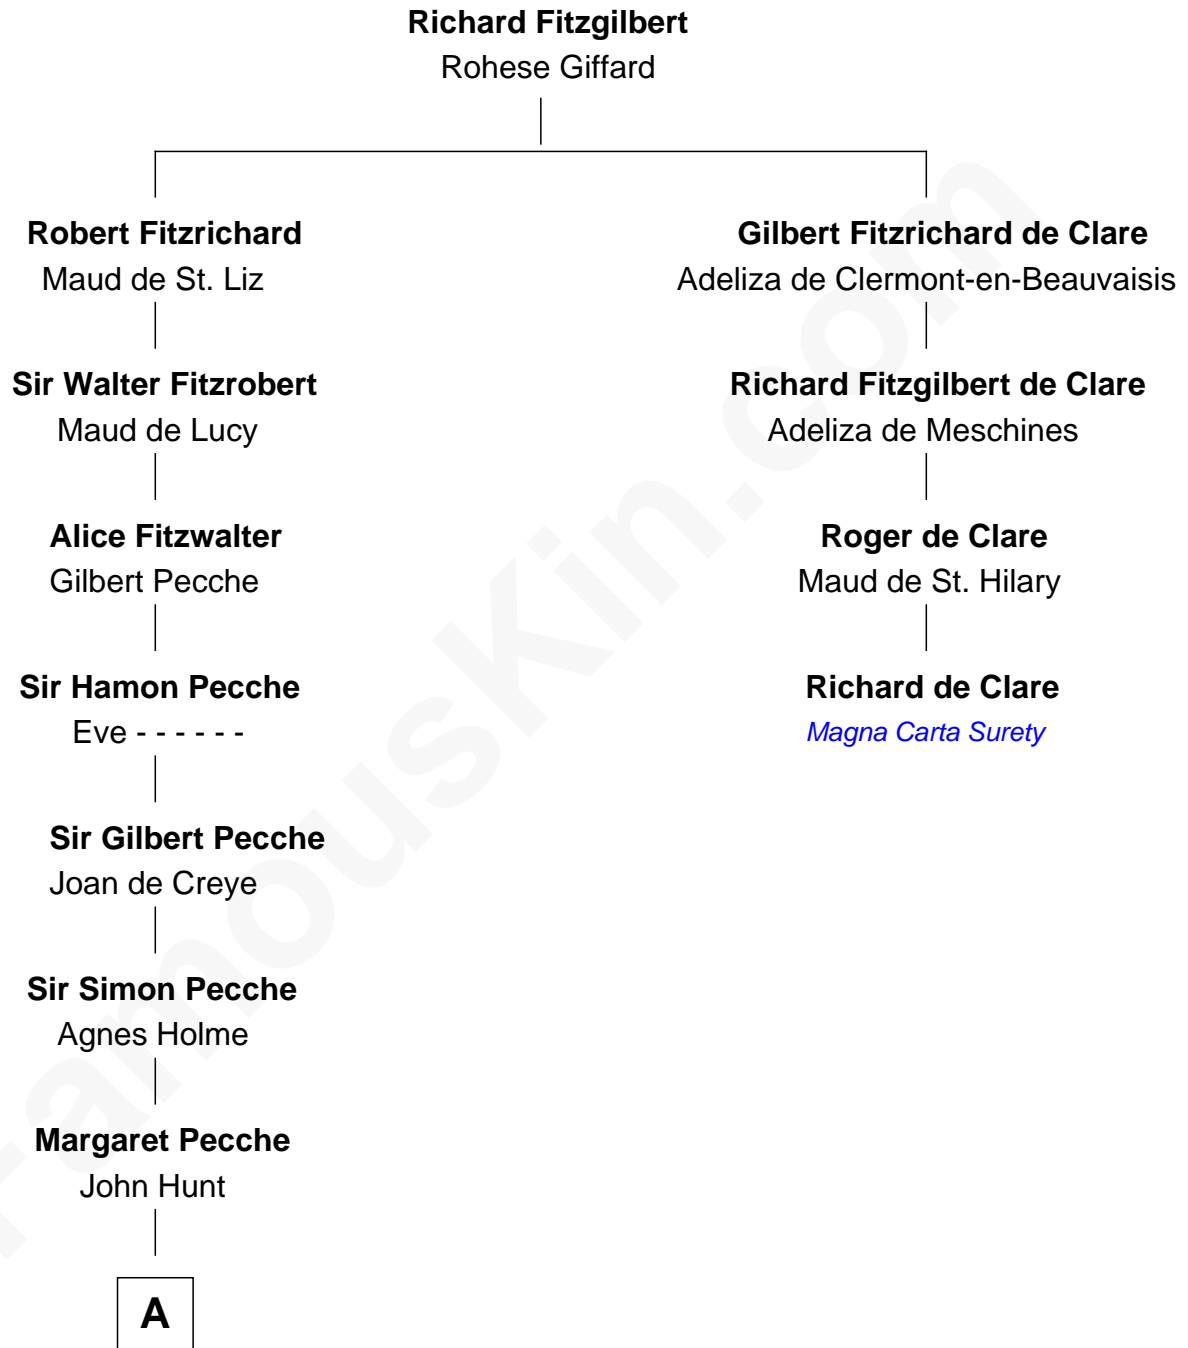

# FamousKin.com

## Relationship Chart of

### Eliphalet Remington

Founder of Remington Arms Company

3rd cousin 18 times removed of

**Richard de Clare**  
Magna Carta Surety

**B**

—  
**Sarah Wolcott**

Robert Welles

—  
**Sarah Welles**