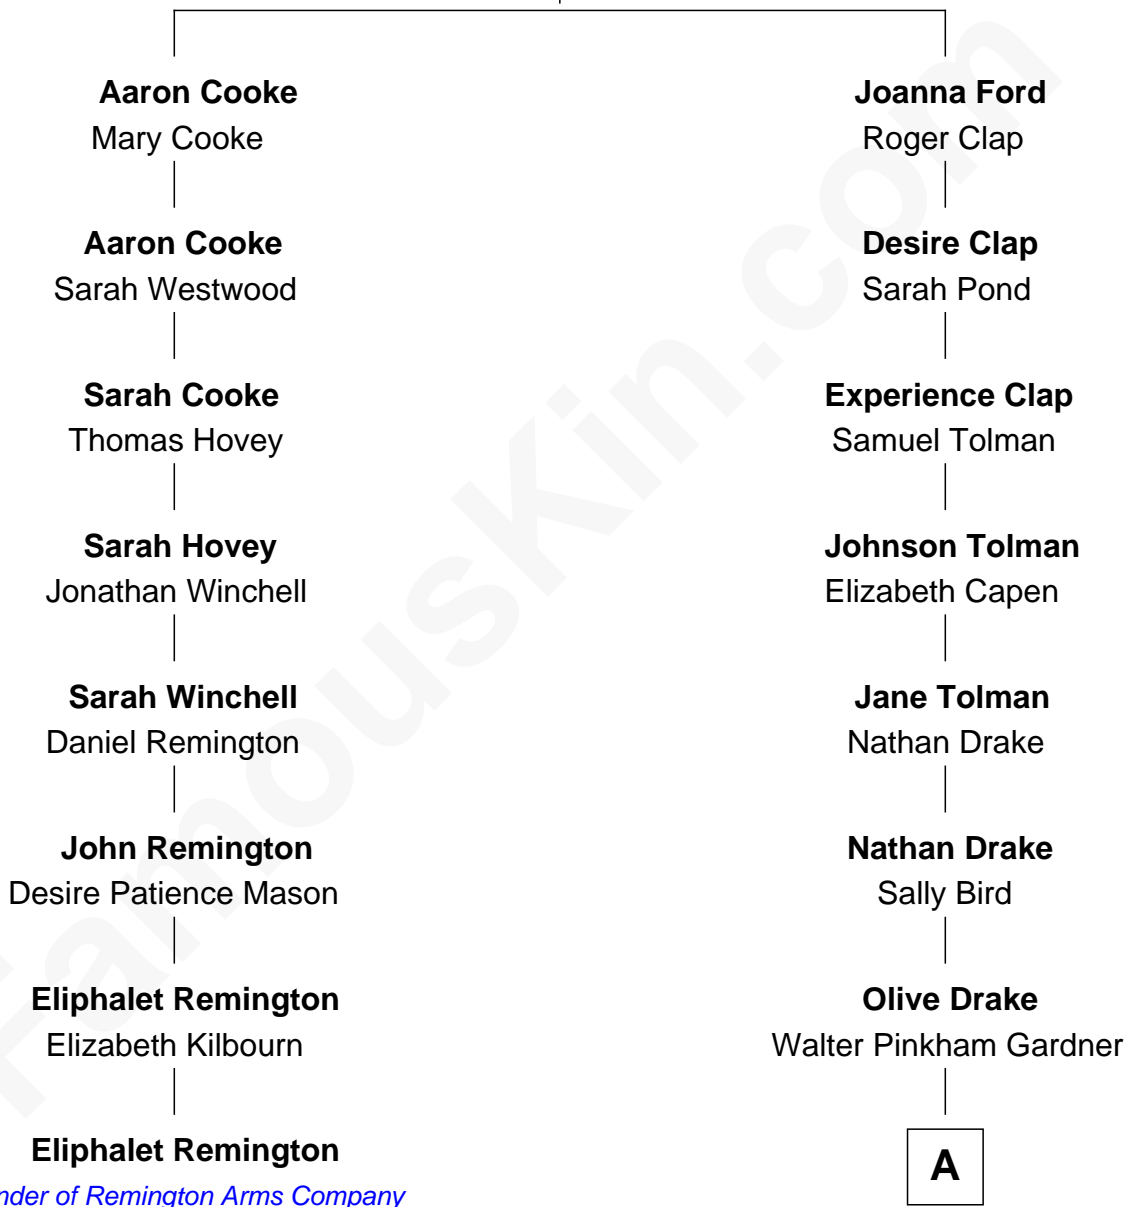

FamousKin.com

Relationship Chart of

Eliphalet Remington

Founder of Remington Arms Company

7th cousin 1 time removed of

Erle Stanley Gardner

Author of the Perry Mason series

Elizabeth Charde

with husband
Aaron Cooke

with husband
Thomas Ford

A

Charles Walter Gardner
Grace Adelma Waugh

Erle Stanley Gardner
Author of Perry Mason

FamousKin.com