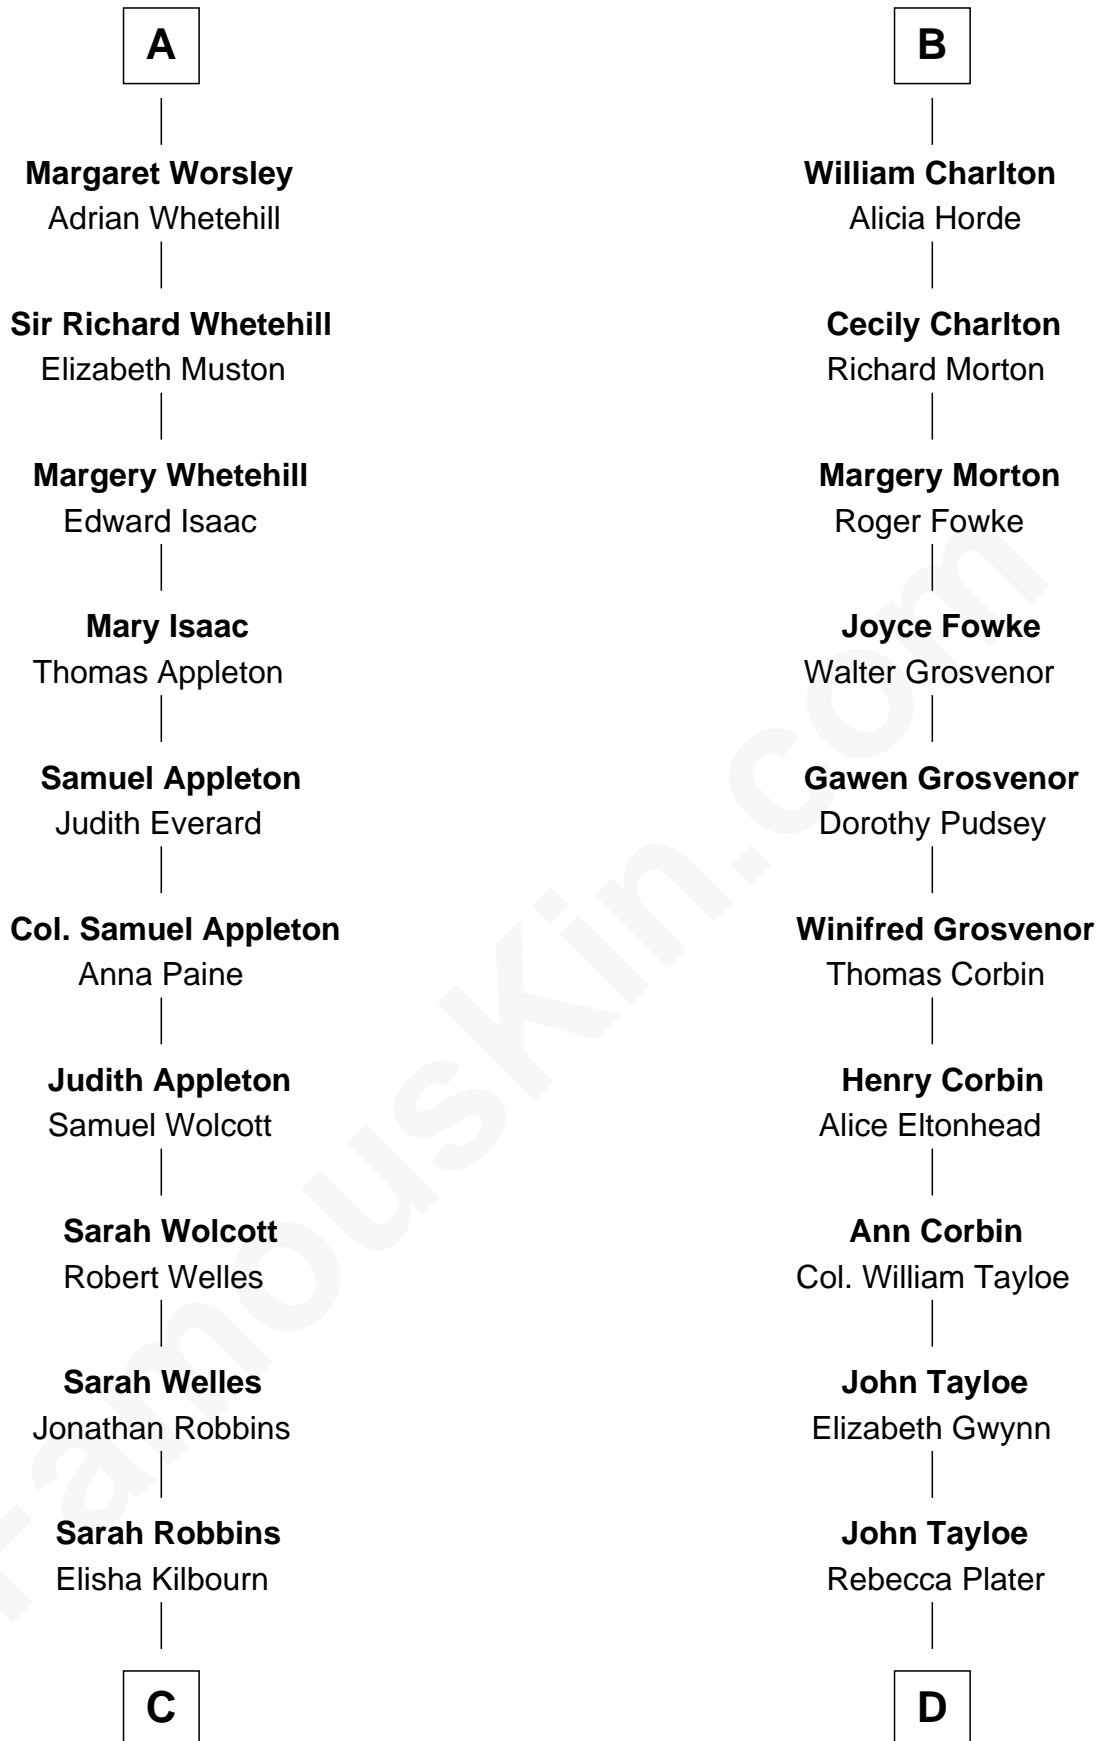

## Relationship Chart of

### Eliphalet Remington

Founder of Remington Arms Company

18th cousin 3 times removed of

### Thomas Hunt Morgan

Nobel Prize Winner in Physiology or Medicine

**Sir Roger de Somery**

Nichole d'Aubenev

**C**

**Elizabeth Kilbourn**  
Eliphalet Remington

**Eliphalet Remington**  
*Founder of Remington Arms Company*

**D**

**Elizabeth Tayloe**  
Col. Edward Lloyd

**Mary Tayloe Lloyd**  
Francis Scott Key

**Elizabeth Phoebe Key**  
Charles Howard

**Ellen Key Howard**  
Charlton Hunt Morgan

**Thomas Hunt Morgan**  
*Nobel Prize Winner*