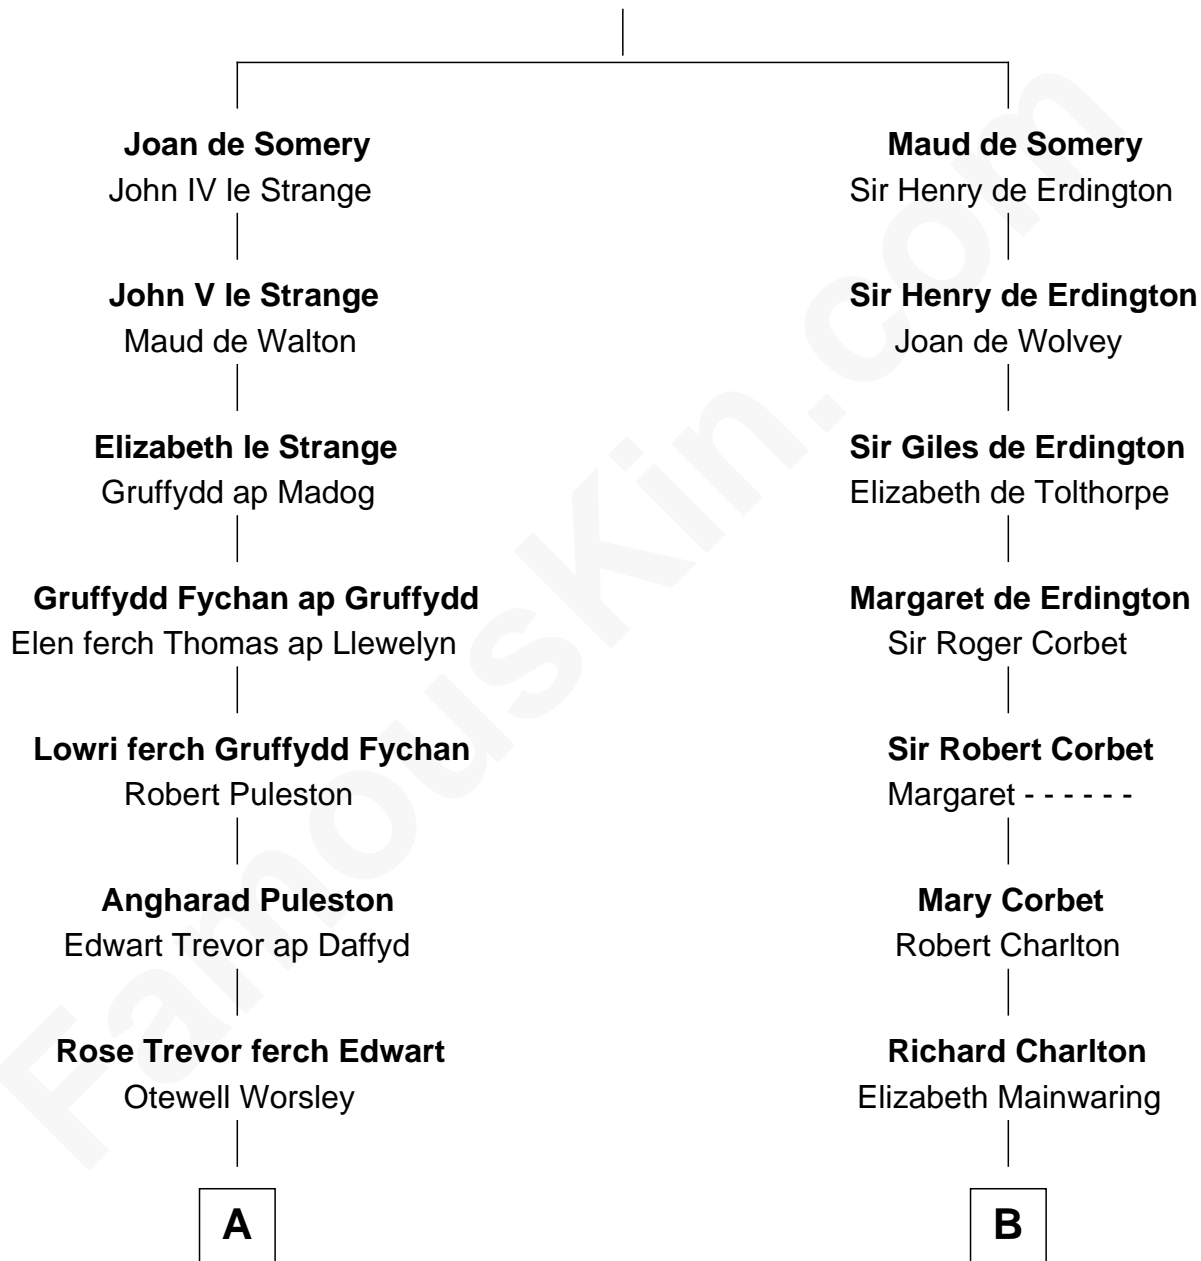

Sir Roger de Somery

Nichole d'Aubenev