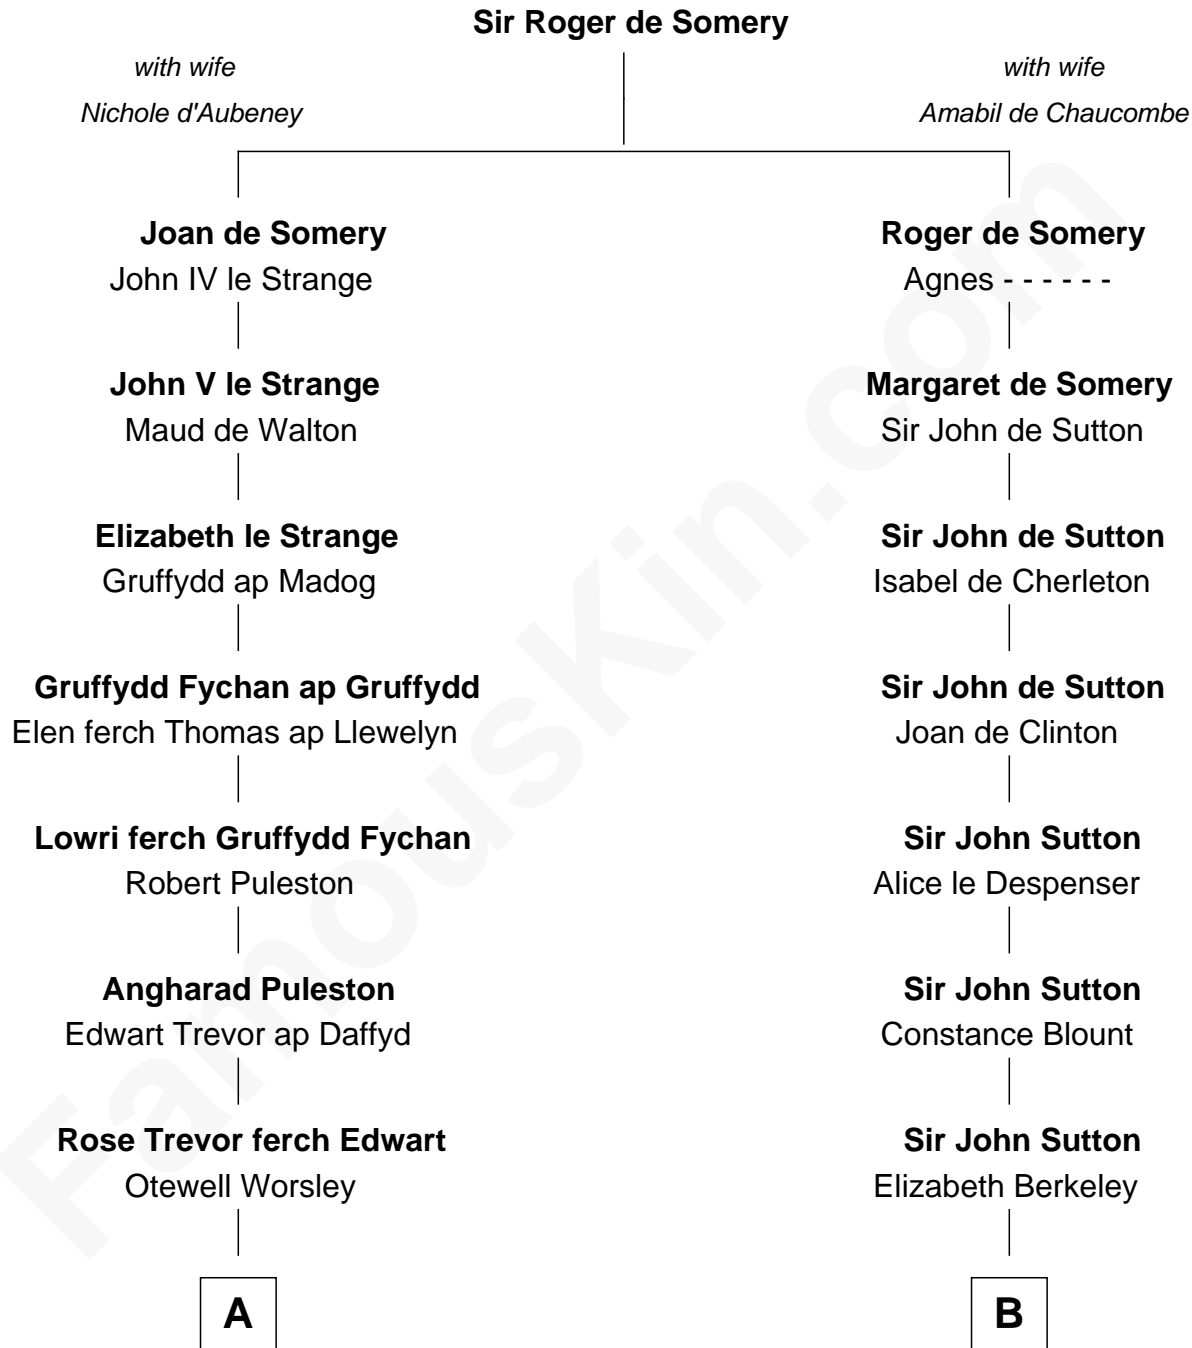

FamousKin.com

Relationship Chart of

Eliphalet Remington

Founder of Remington Arms Company

18th cousin 1 time removed of

Marjorie Post

Founder of General Foods

C

Elizabeth Kilbourn
Eliphalet Remington

Eliphalet Remington
Founder of Remington Arms Company

D

Caroline Cushman Lathrop
Charles Rollin Post

Charles William Post
Elle Letitia Merriweather

Marjorie Post
Founder of General Foods