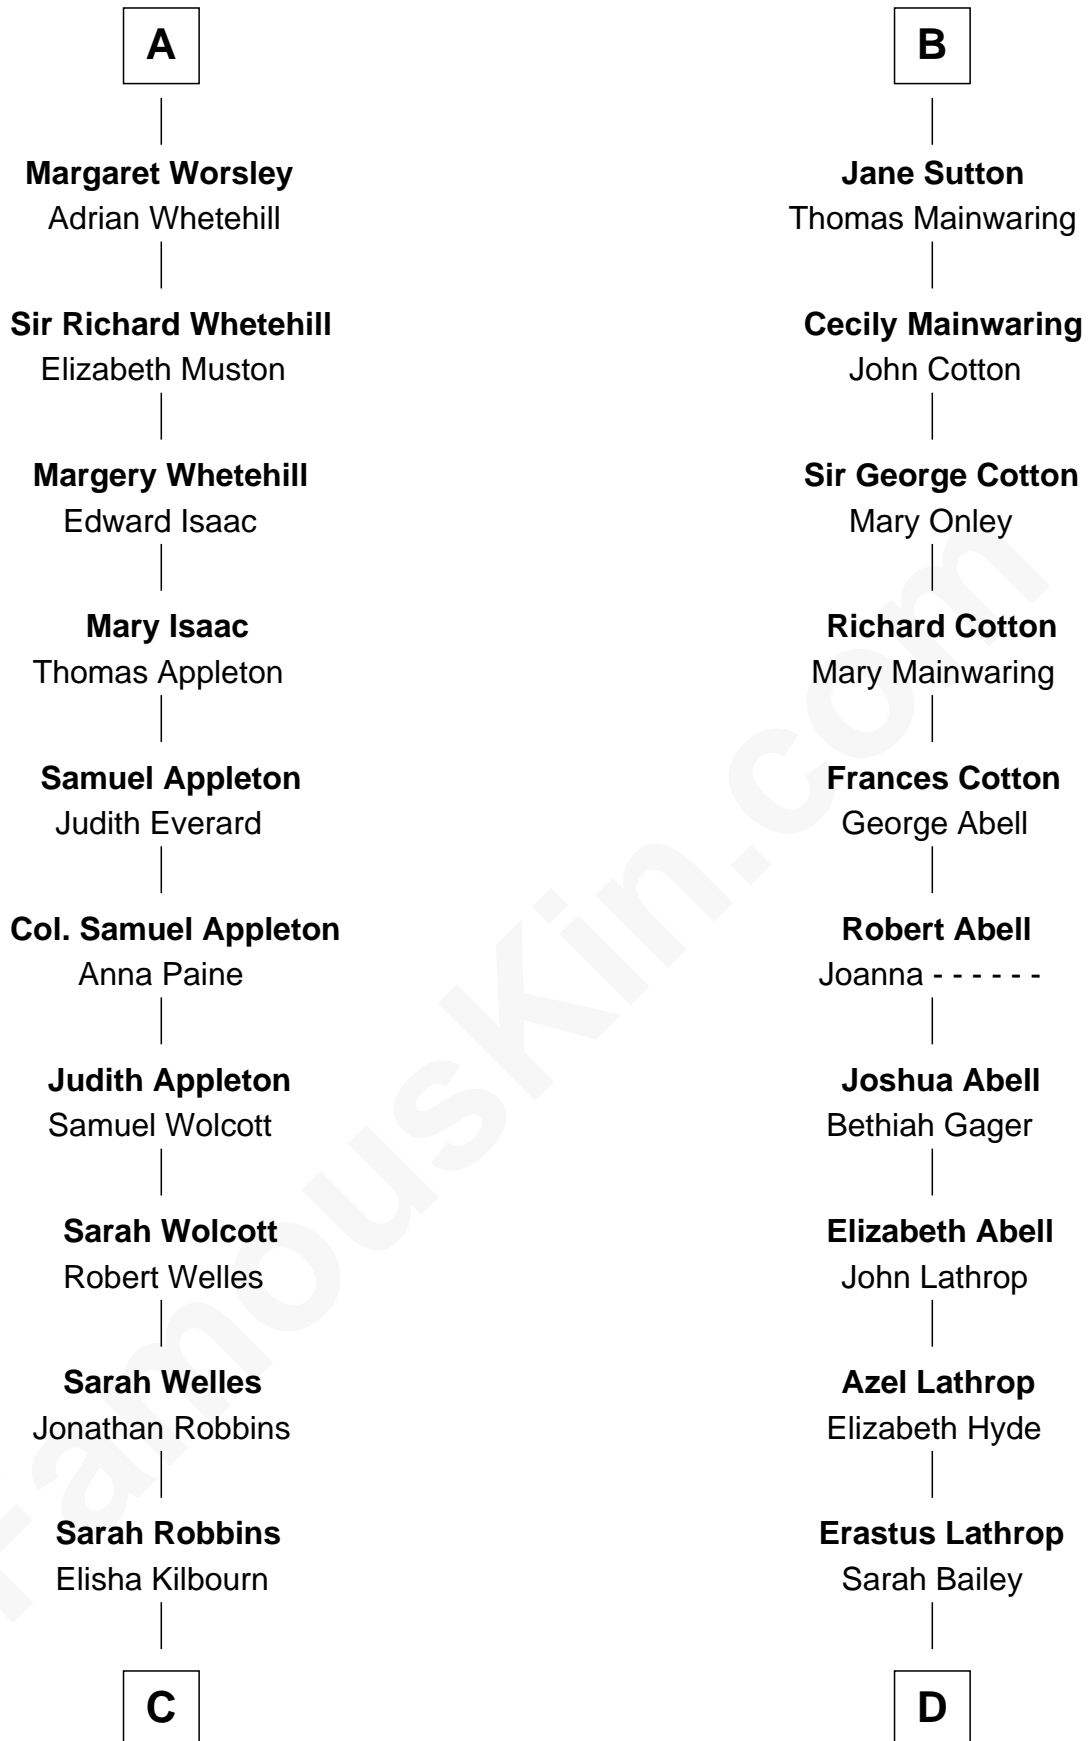

FamousKin.com

Relationship Chart of

Eliphalet Remington

Founder of Remington Arms Company

18th cousin 1 time removed of

Marjorie Post

Founder of General Foods

C

Elizabeth Kilbourn
Eliphalet Remington

Eliphalet Remington
Founder of Remington Arms Company

D

Caroline Cushman Lathrop
Charles Rollin Post

Charles William Post
Elle Letitia Merriweather

Marjorie Post
Founder of General Foods