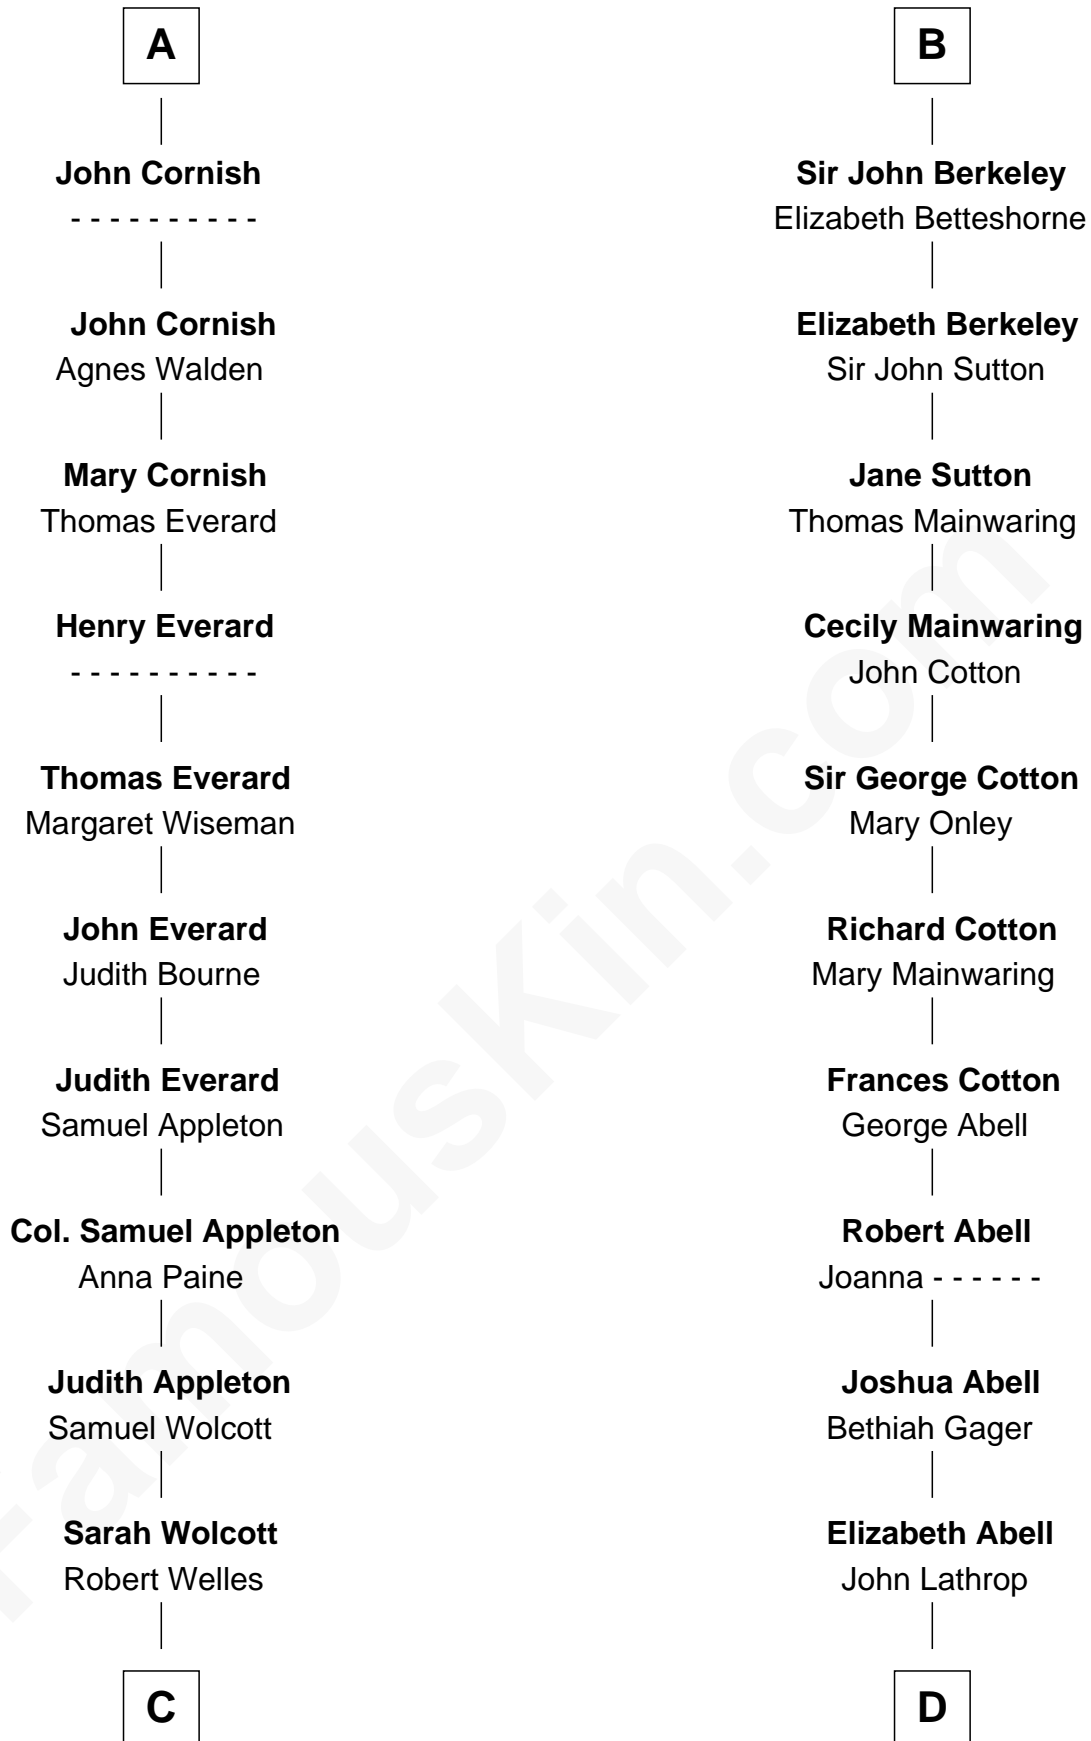

## Relationship Chart of

### Eliphalet Remington

Founder of Remington Arms Company

20th cousin 1 time removed of

**Marjorie Post**

Founder of General Foods

**C**

**Sarah Welles**  
Jonathan Robbins

**Sarah Robbins**  
Elisha Kilbourn

**Elizabeth Kilbourn**  
Eliphalet Remington

**Eliphalet Remington**  
*Founder of Remington Arms Company*

**D**

**Azel Lathrop**  
Elizabeth Hyde

**Erastus Lathrop**  
Sarah Bailey

**Caroline Cushman Lathrop**  
Charles Rollin Post