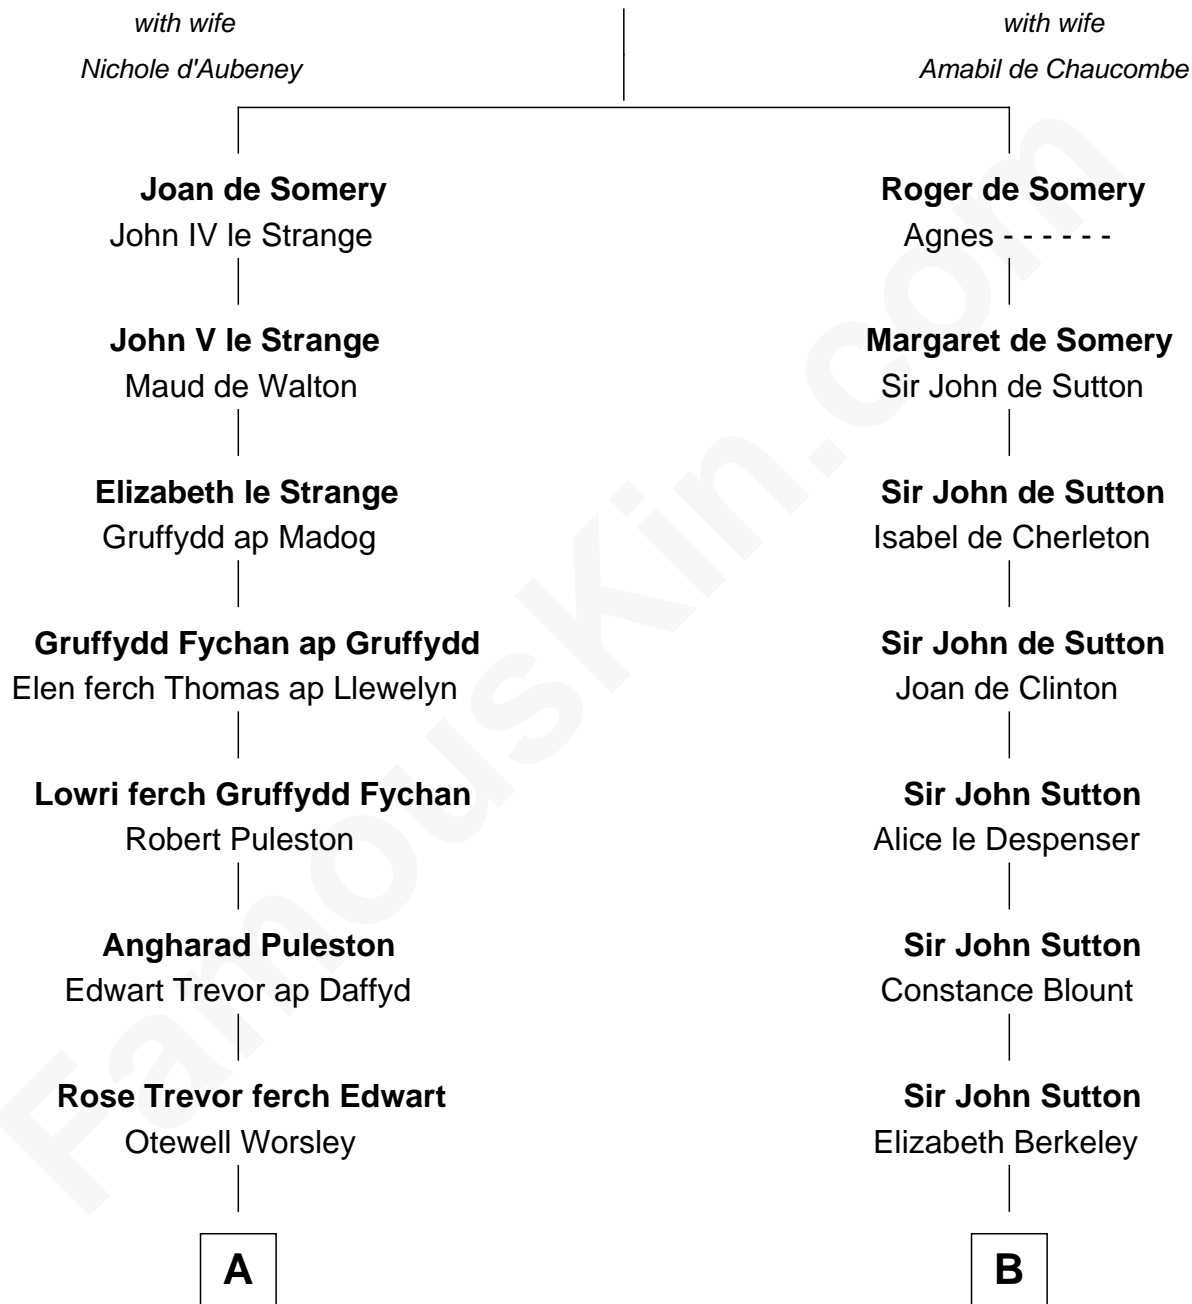

FamousKin.com

Relationship Chart of

Eliphalet Remington

Founder of Remington Arms Company

18th cousin of

C. W. Post

Founder of Post Cereals

Sir Roger de Somery

C

Elizabeth Kilbourn
Eliphalet Remington

Eliphalet Remington

Founder of Remington Arms Company

D

Caroline Cushman Lathrop
Charles Rollin Post

C. W. Post

Founder of Post Cereals