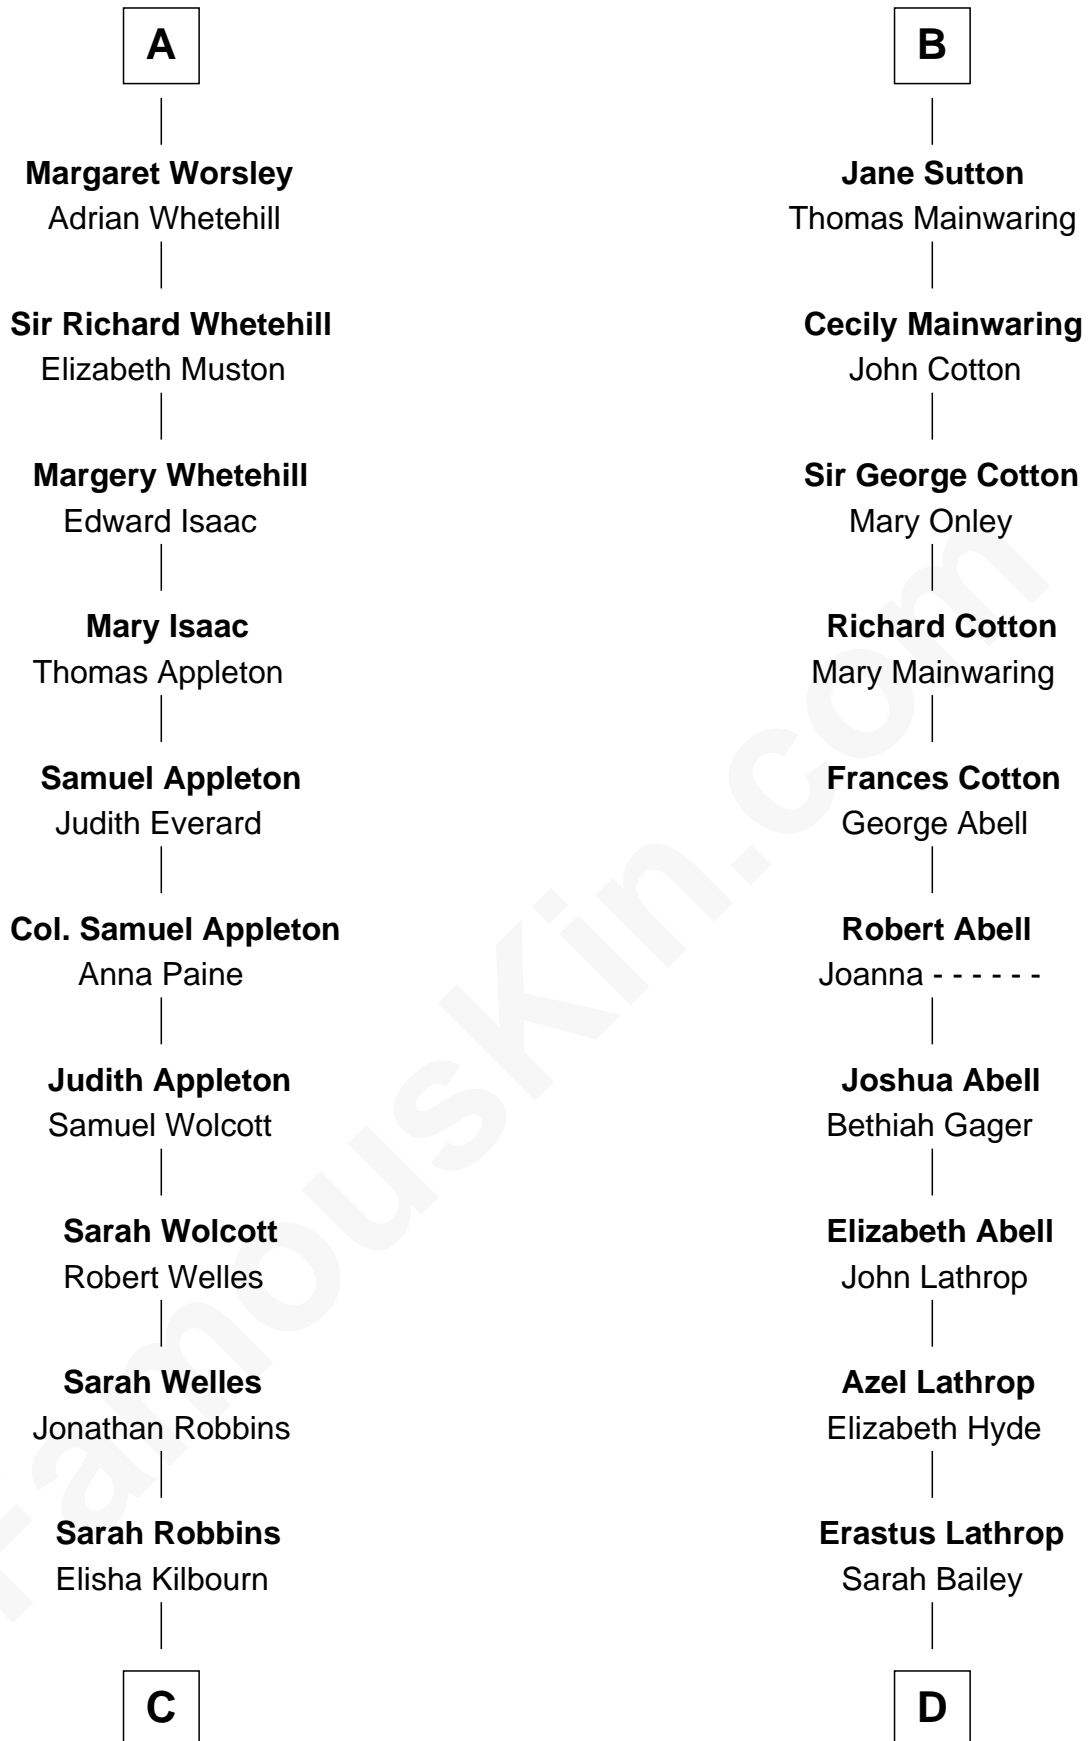

FamousKin.com

Relationship Chart of

Eliphalet Remington

Founder of Remington Arms Company

18th cousin of

C. W. Post

Founder of Post Cereals

Sir Roger de Somery

C

Elizabeth Kilbourn
Eliphalet Remington

Eliphalet Remington

Founder of Remington Arms Company

D

Caroline Cushman Lathrop
Charles Rollin Post

C. W. Post

Founder of Post Cereals