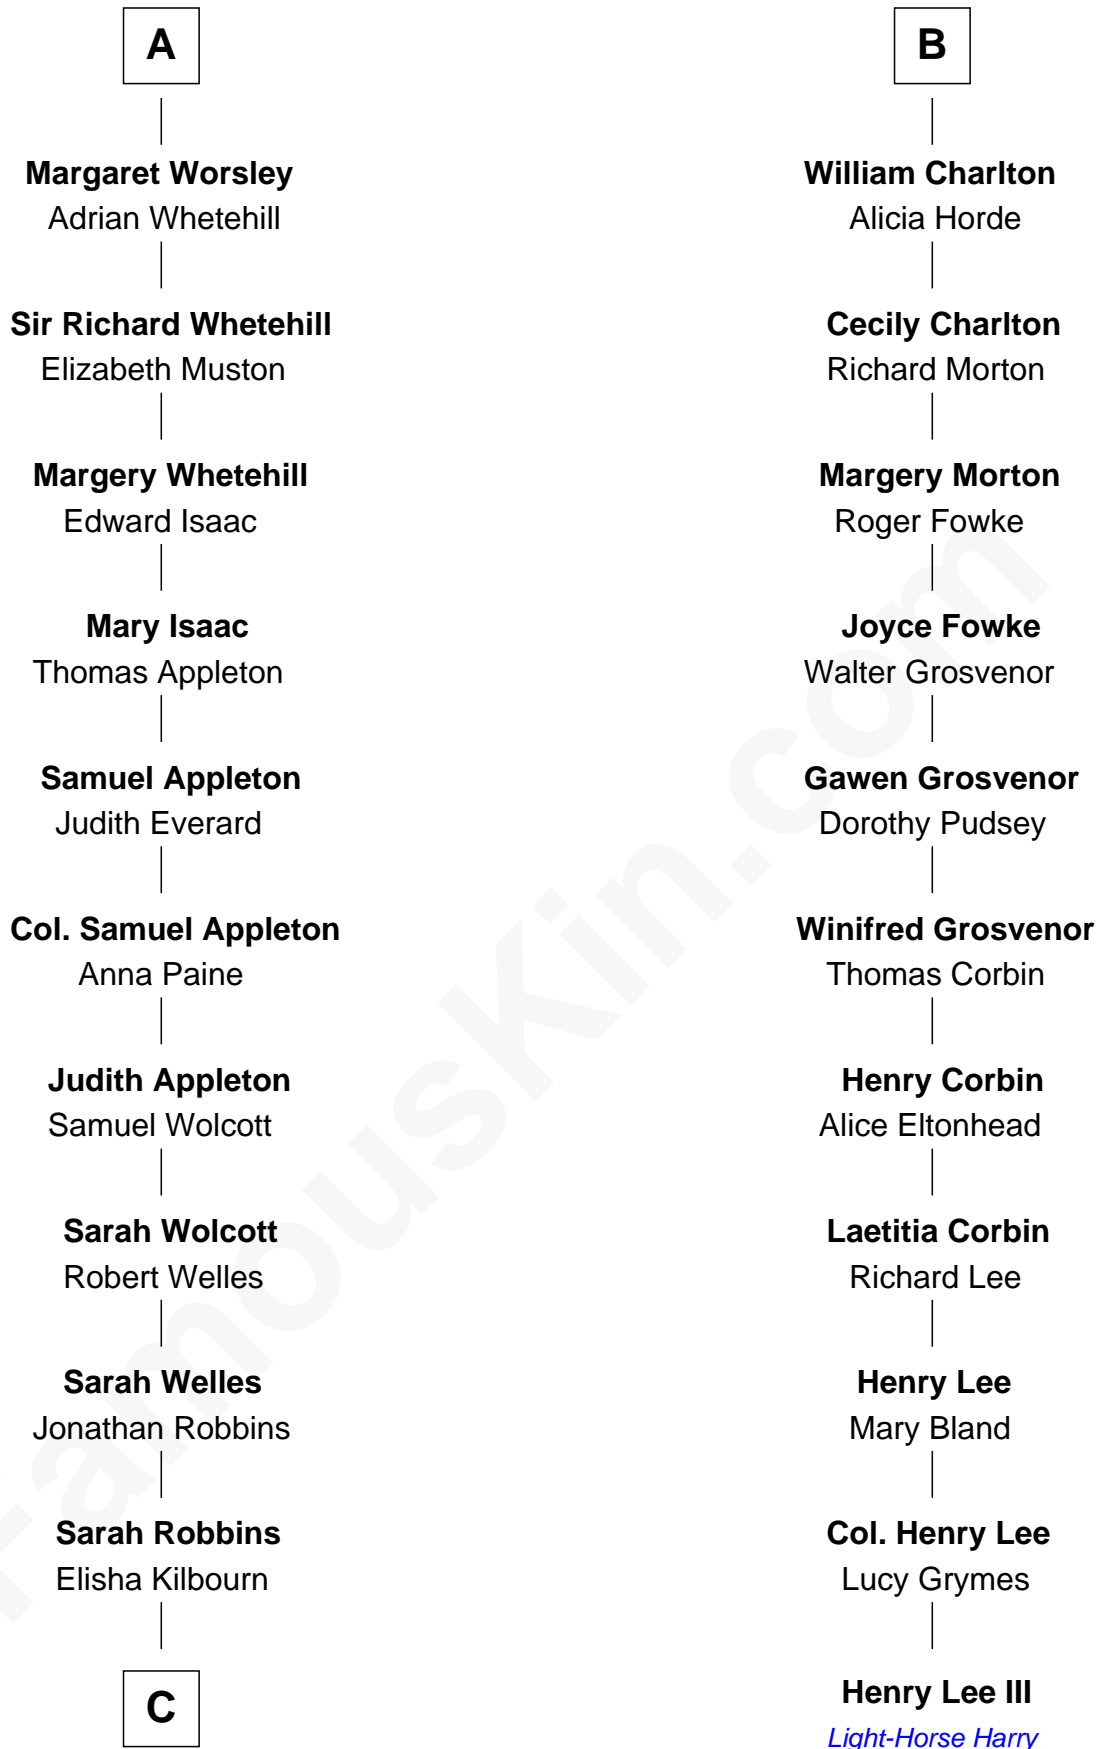

FamousKin.com

Relationship Chart of

Eliphalet Remington

Founder of Remington Arms Company

17th cousin 1 time removed of

Henry Lee III

9th Governor of Virginia

Sir Roger de Somery

Nichole d'Aubenev

C

Elizabeth Kilbourn
Eliphalet Remington

Eliphalet Remington
Founder of Remington Arms Company

FamousKin.com