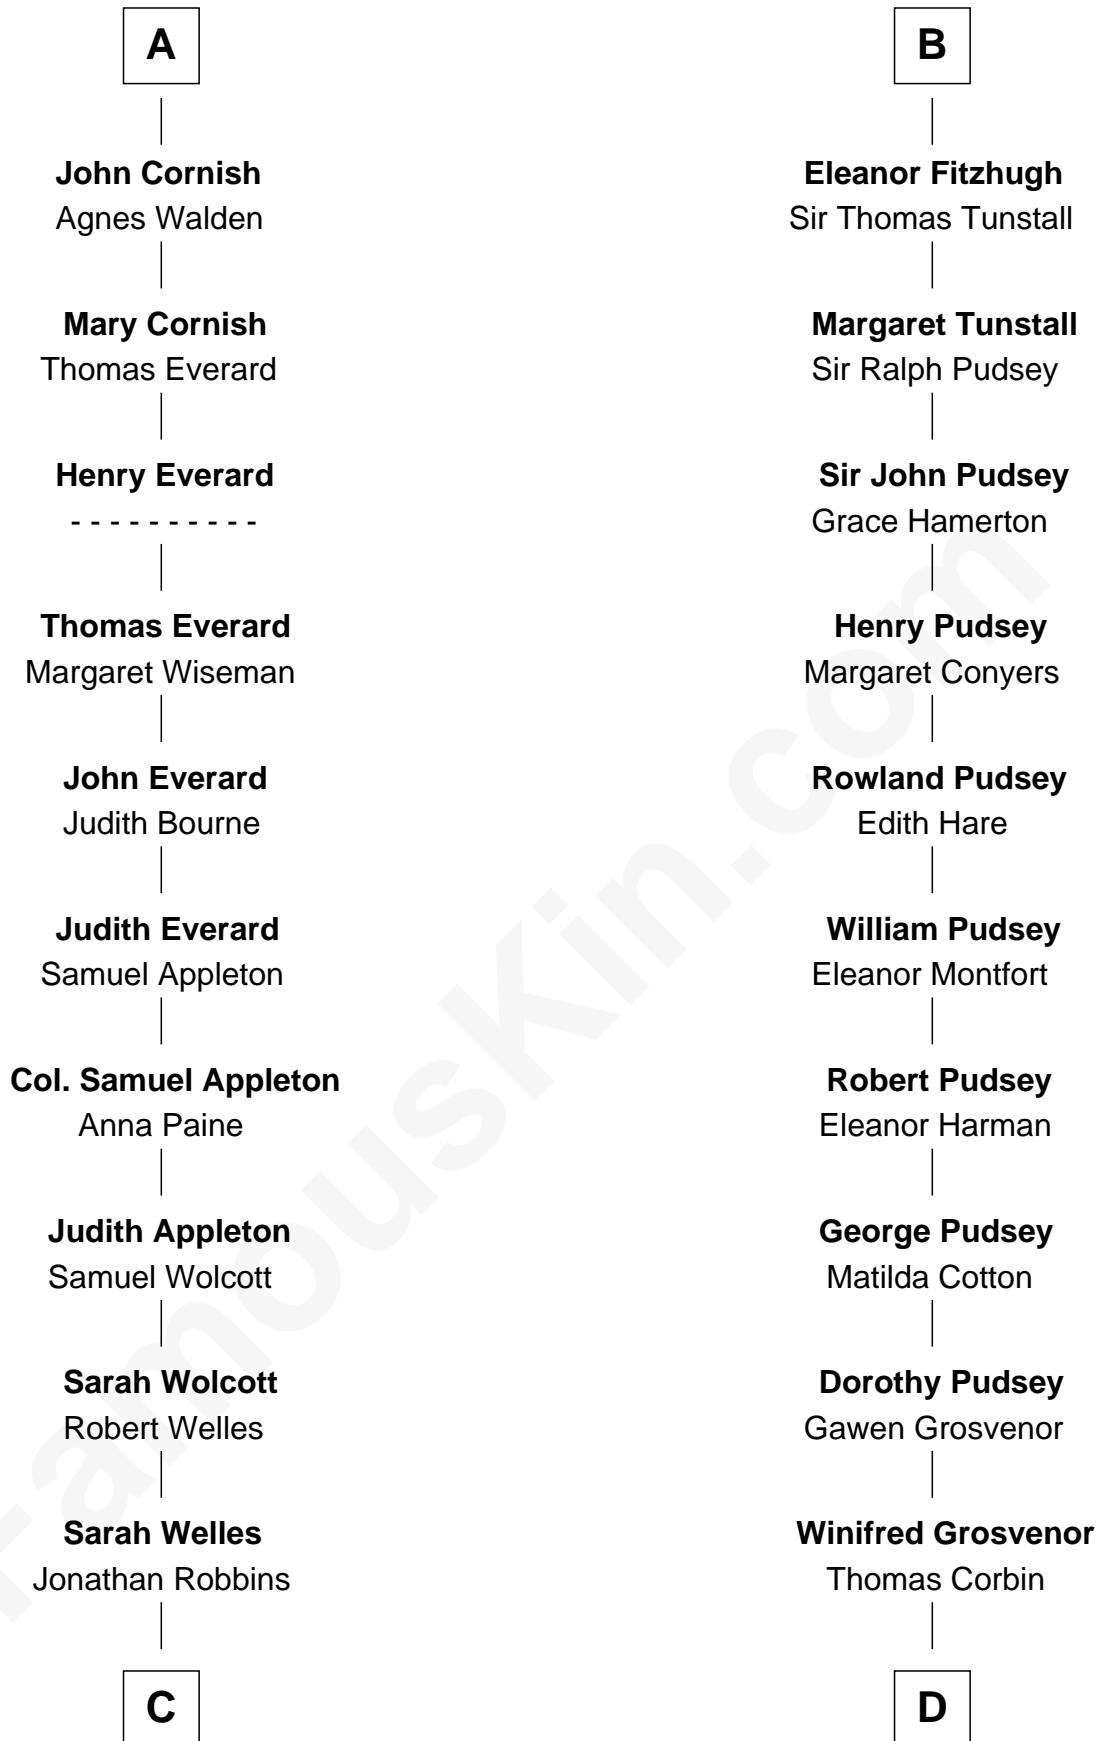

## Relationship Chart of

### Eliphalet Remington

Founder of Remington Arms Company

19th cousin 2 times removed of

**Henry Lee III**

9th Governor of Virginia

**C**

**Sarah Robbins**  
Elisha Kilbourn

**Elizabeth Kilbourn**  
Eliphalet Remington

**Eliphalet Remington**  
*Founder of Remington Arms Company*

**D**

**Henry Corbin**  
Alice Eltonhead

**Laetitia Corbin**  
Richard Lee

**Henry Lee**  
Mary Bland

**Col. Henry Lee**  
Lucy Grymes

**Henry Lee III**  
*Light-Horse Harry*