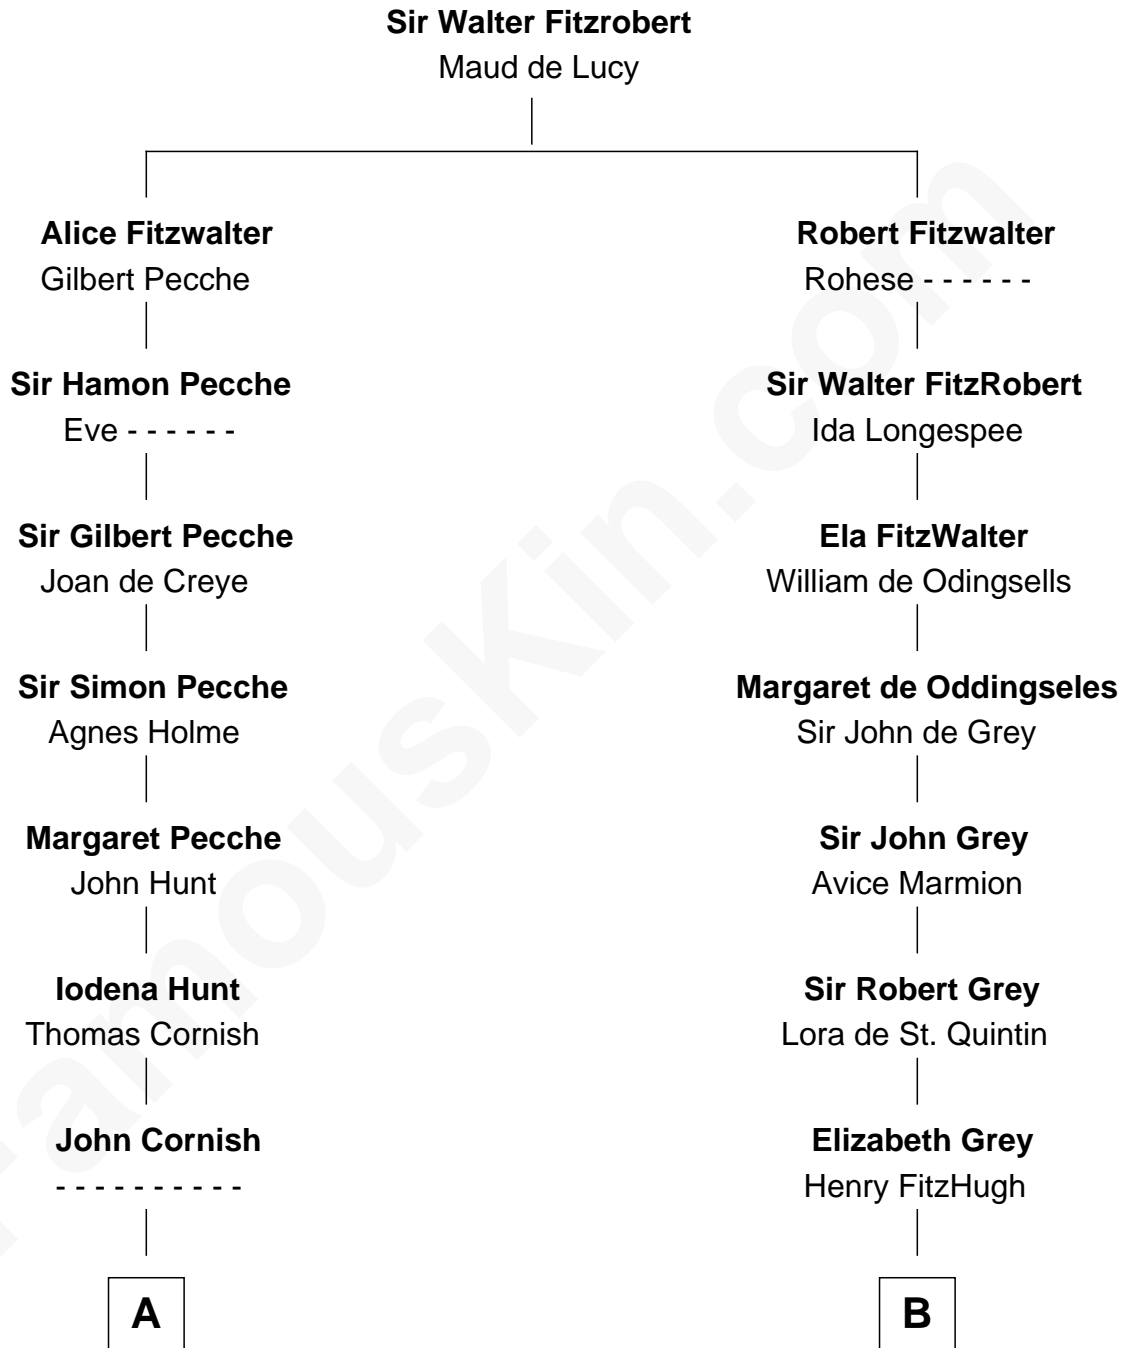

## Relationship Chart of

### Eliphalet Remington

Founder of Remington Arms Company

19th cousin 2 times removed of

**Henry Lee III**

9th Governor of Virginia

**C**

**Sarah Robbins**  
Elisha Kilbourn

**Elizabeth Kilbourn**  
Eliphalet Remington