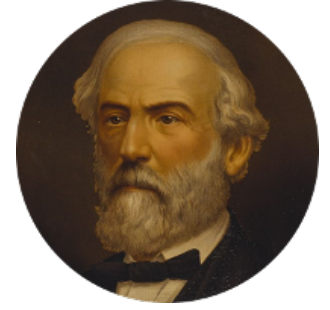

FamousKin.com

Relationship Chart of

Eliphalet Remington

Founder of Remington Arms Company

20th cousin 1 time removed of

General Robert E. Lee

Confederate Army - U.S. Civil War

C

Sarah Welles
Jonathan Robbins

Sarah Robbins
Elisha Kilbourn

Elizabeth Kilbourn
Eliphalet Remington

Eliphalet Remington
Founder of Remington Arms Company

D

Elizabeth Todd
Augustine Moore

Col. Bernard Moore
Anne Catherine Spotswood