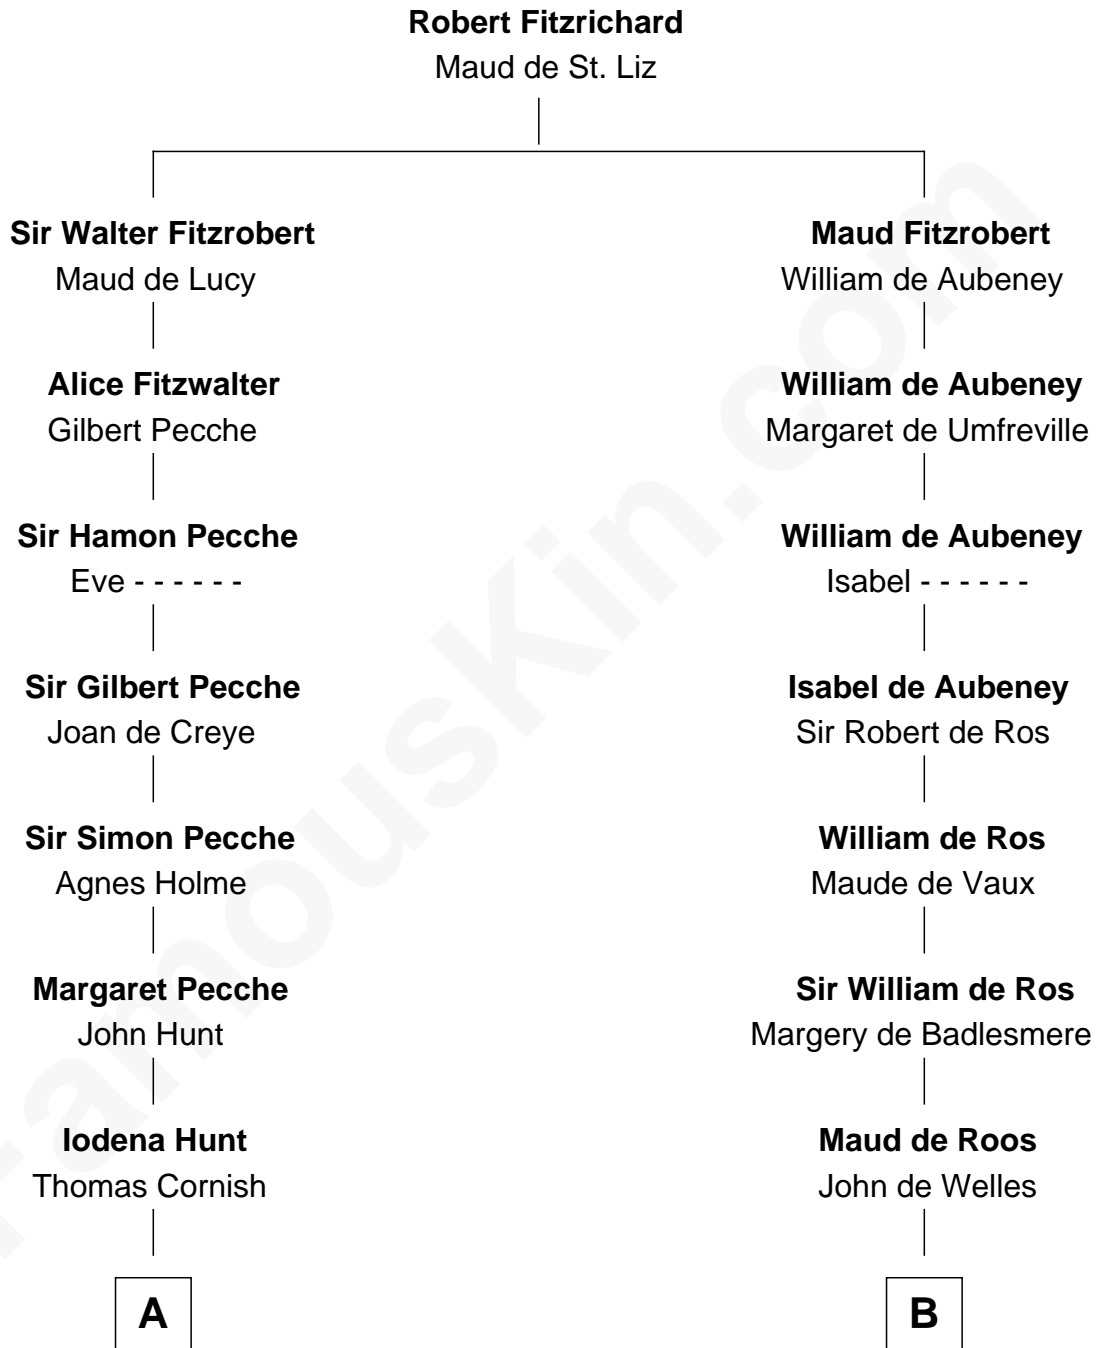

FamousKin.com

Relationship Chart of

Eliphalet Remington

Founder of Remington Arms Company

20th cousin 1 time removed of

General Robert E. Lee

Confederate Army - U.S. Civil War

C

Sarah Welles
Jonathan Robbins

Sarah Robbins
Elisha Kilbourn

Elizabeth Kilbourn
Eliphalet Remington

Eliphalet Remington
Founder of Remington Arms Company

D

Elizabeth Todd
Augustine Moore

Col. Bernard Moore
Anne Catherine Spotswood