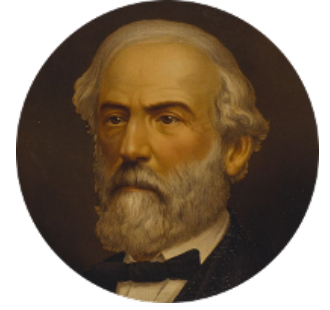

FamousKin.com

Relationship Chart of

Eliphalet Remington

Founder of Remington Arms Company

20th cousin 1 time removed of

General Robert E. Lee

Confederate Army - U.S. Civil War

C

Sarah Welles
Jonathan Robbins

Sarah Robbins
Elisha Kilbourn

Elizabeth Kilbourn
Eliphalet Remington

Eliphalet Remington
Founder of Remington Arms Company

D

Col. Robert Carter
Judith Armistead

John Carter
Elizabeth Hill