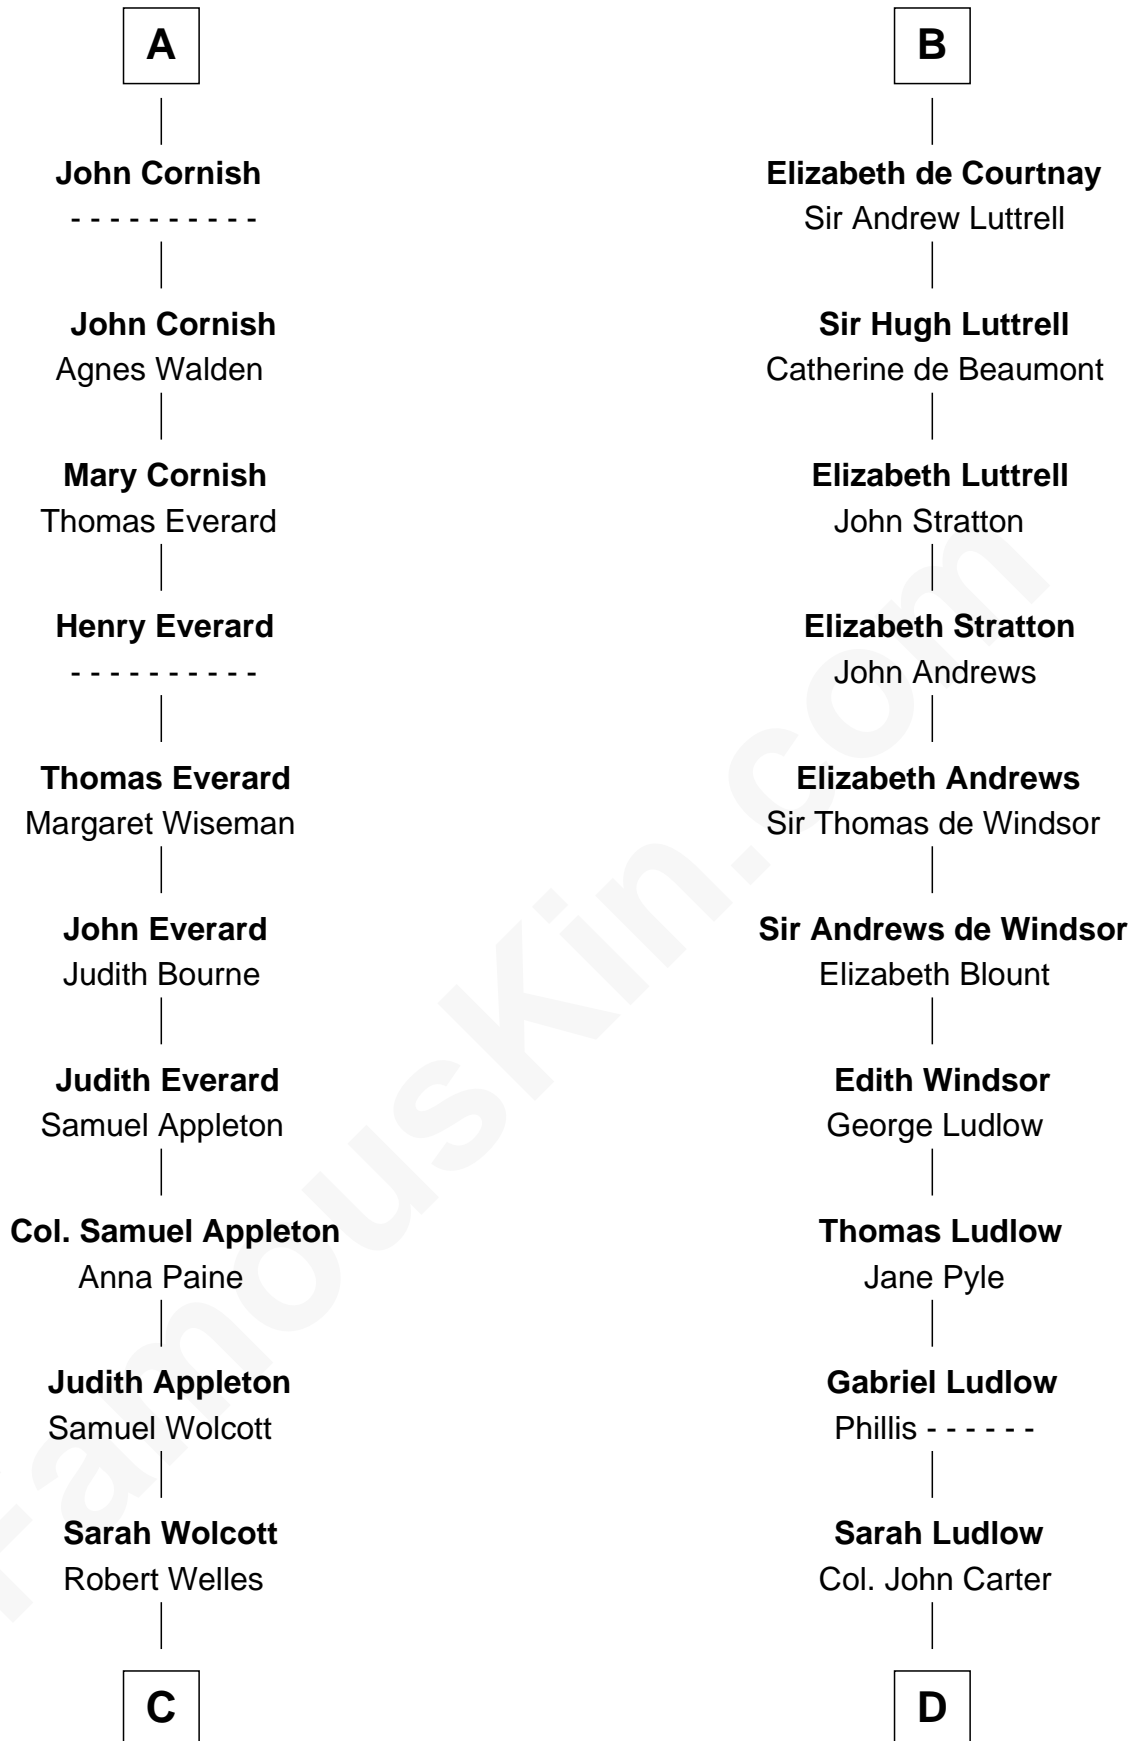

FamousKin.com

Relationship Chart of

Eliphalet Remington

Founder of Remington Arms Company

20th cousin 1 time removed of

General Robert E. Lee

Confederate Army - U.S. Civil War

C

Sarah Welles
Jonathan Robbins

Sarah Robbins
Elisha Kilbourn

Elizabeth Kilbourn
Eliphalet Remington

Eliphalet Remington
Founder of Remington Arms Company

D

Col. Robert Carter
Judith Armistead

John Carter
Elizabeth Hill