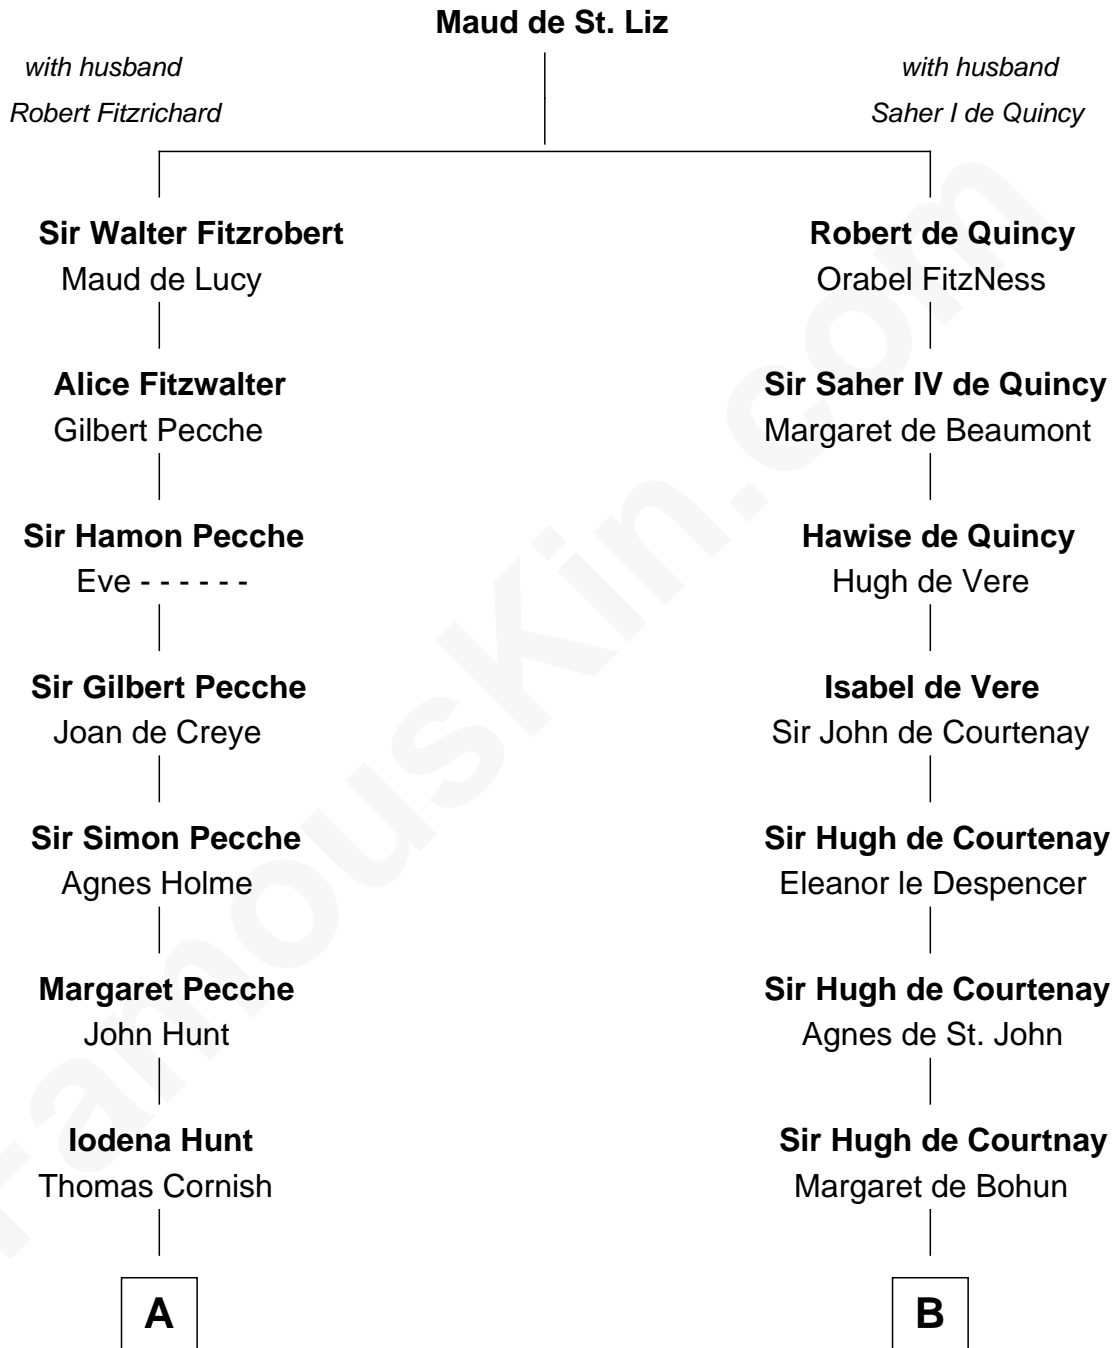

FamousKin.com

Relationship Chart of

Eliphalet Remington

Founder of Remington Arms Company

20th cousin 1 time removed of

General Robert E. Lee

Confederate Army - U.S. Civil War

C

Sarah Welles
Jonathan Robbins

Sarah Robbins
Elisha Kilbourn

Elizabeth Kilbourn
Eliphalet Remington

Eliphalet Remington
Founder of Remington Arms Company

D

Col. Robert Carter
Judith Armistead

John Carter
Elizabeth Hill