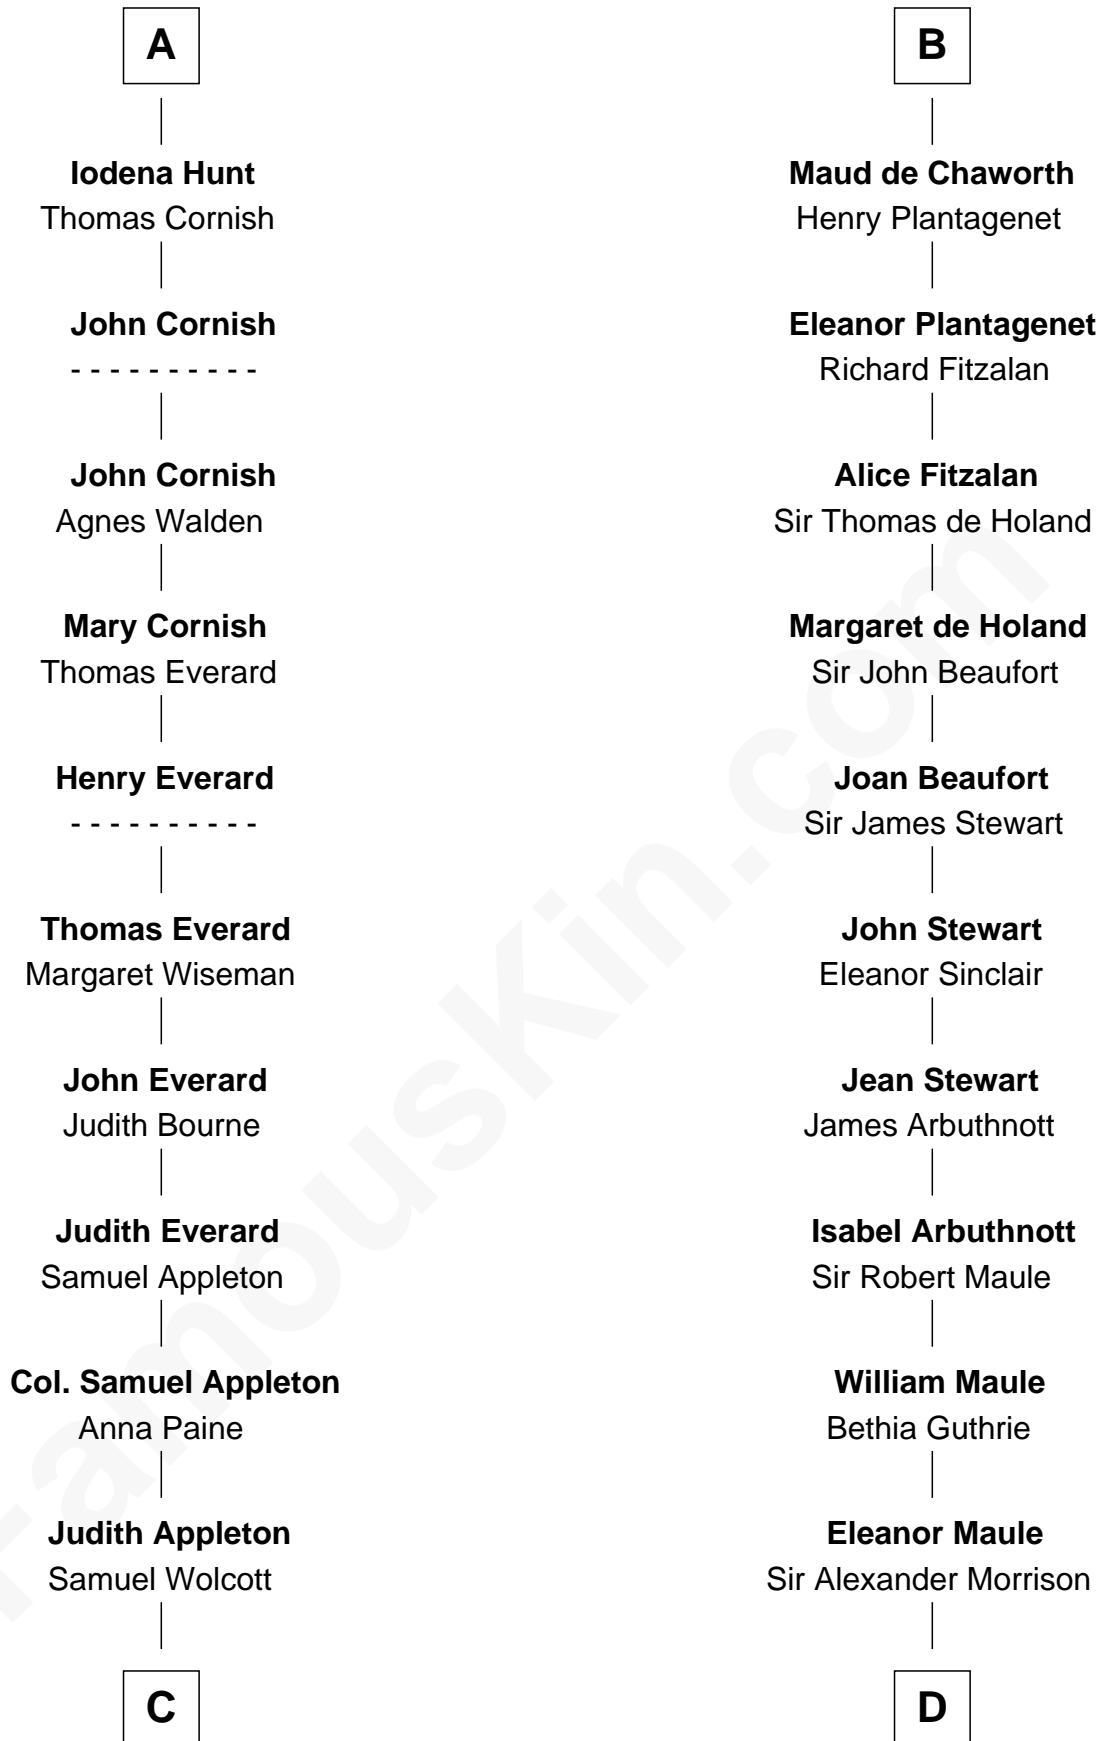

## Relationship Chart of

### Eliphalet Remington

*Founder of Remington Arms Company*

19th cousin 2 times removed of

### Alexander Spotswood

*Lieutenant Governor of Virginia*

**C**

**Sarah Wolcott**  
Robert Welles

**Sarah Welles**  
Jonathan Robbins

**Sarah Robbins**  
Elisha Kilbourn

**Elizabeth Kilbourn**  
Eliphalet Remington