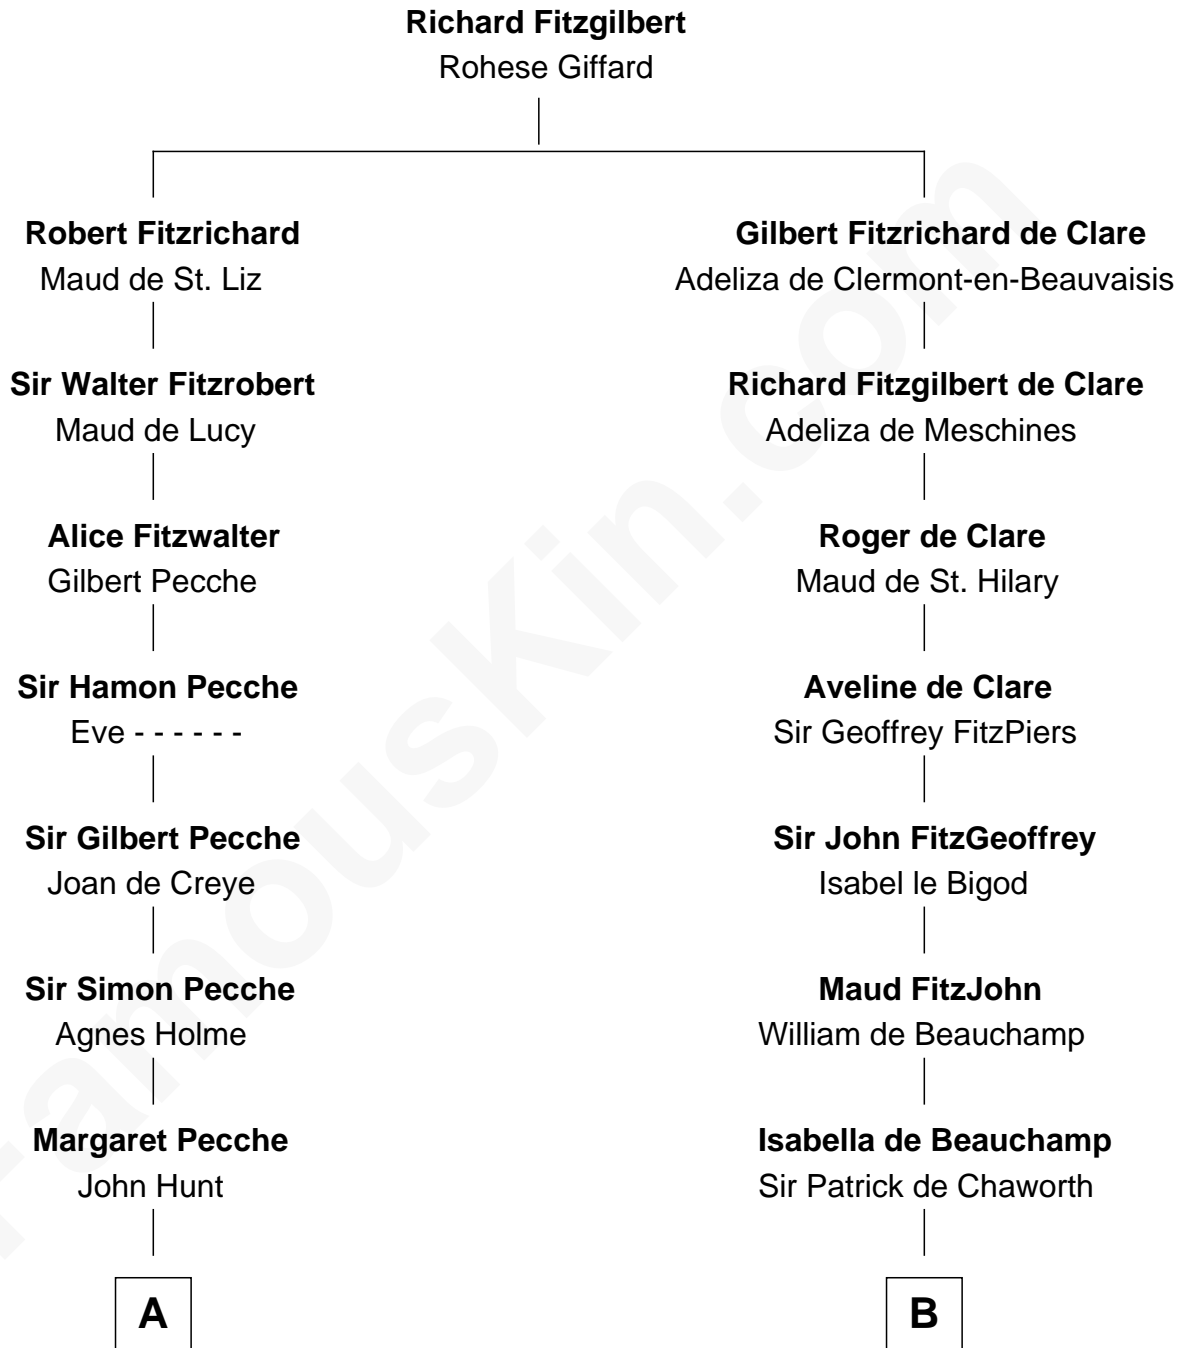

## Relationship Chart of

### Eliphalet Remington

*Founder of Remington Arms Company*

19th cousin 2 times removed of

### Alexander Spotswood

*Lieutenant Governor of Virginia*

**C**

**Sarah Wolcott**  
Robert Welles

**Sarah Welles**  
Jonathan Robbins

**Sarah Robbins**  
Elisha Kilbourn

**Elizabeth Kilbourn**  
Eliphalet Remington