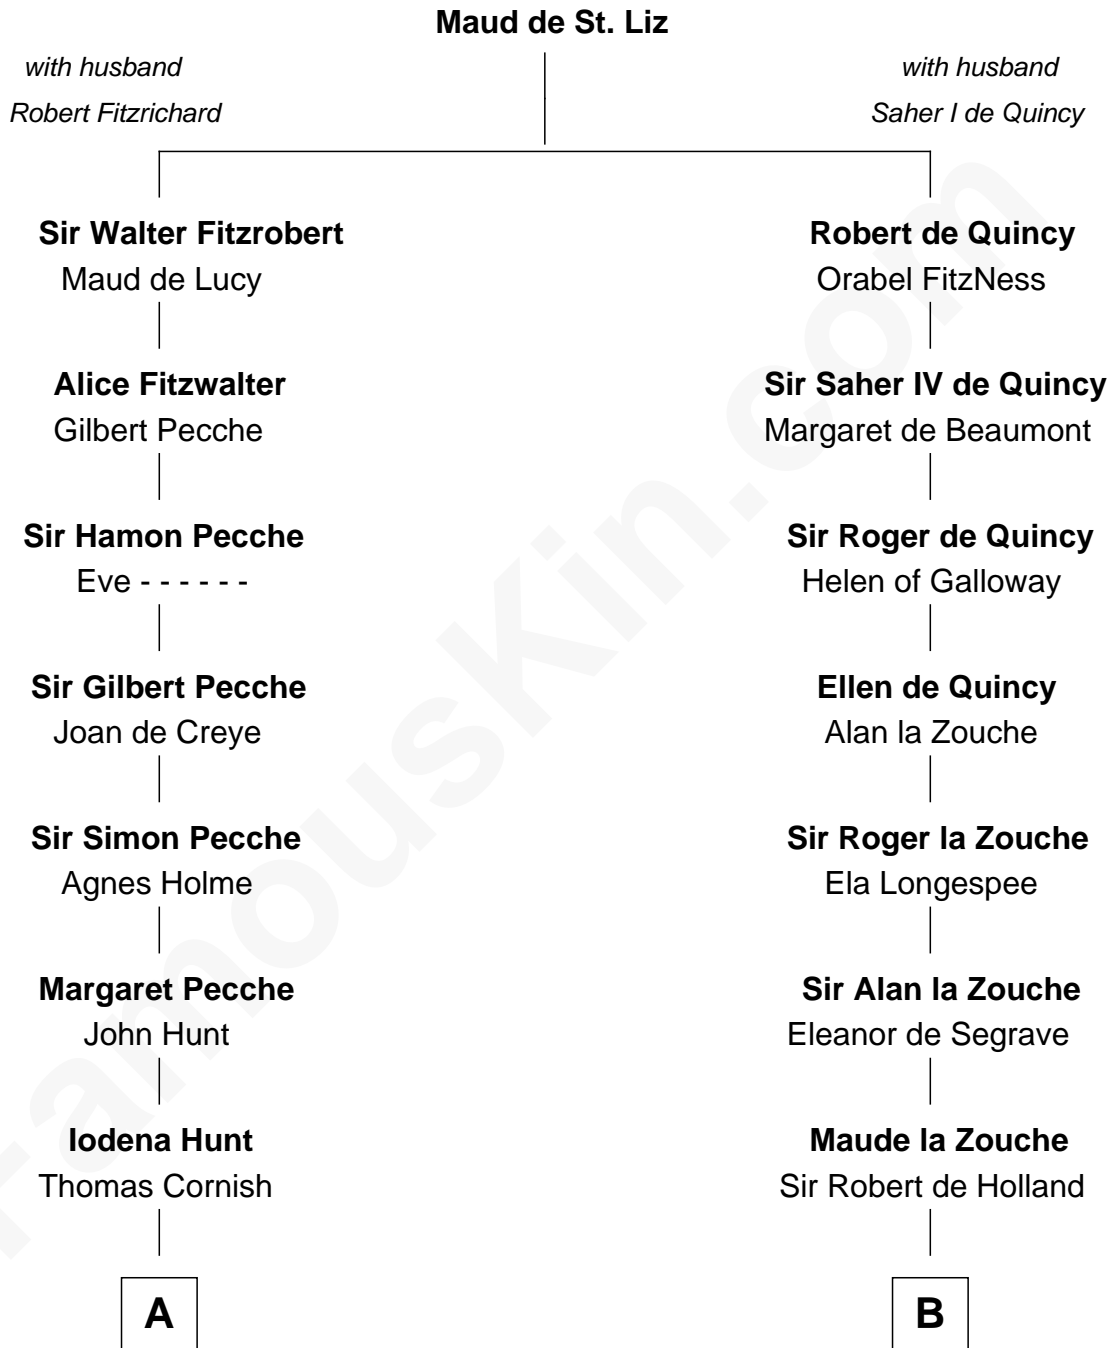

FamousKin.com

Relationship Chart of

Eliphalet Remington

Founder of Remington Arms Company

18th cousin 2 times removed of

Alexander Spotswood

Lieutenant Governor of Virginia

C

Sarah Welles
Jonathan Robbins

Sarah Robbins
Elisha Kilbourn

Elizabeth Kilbourn
Eliphalet Remington

Eliphalet Remington
Founder of Remington Arms Company

D

Dr. Robert Spottiswoode
Catherine Mercer

Alexander Spotswood
Lieutenant Governor of Virginia