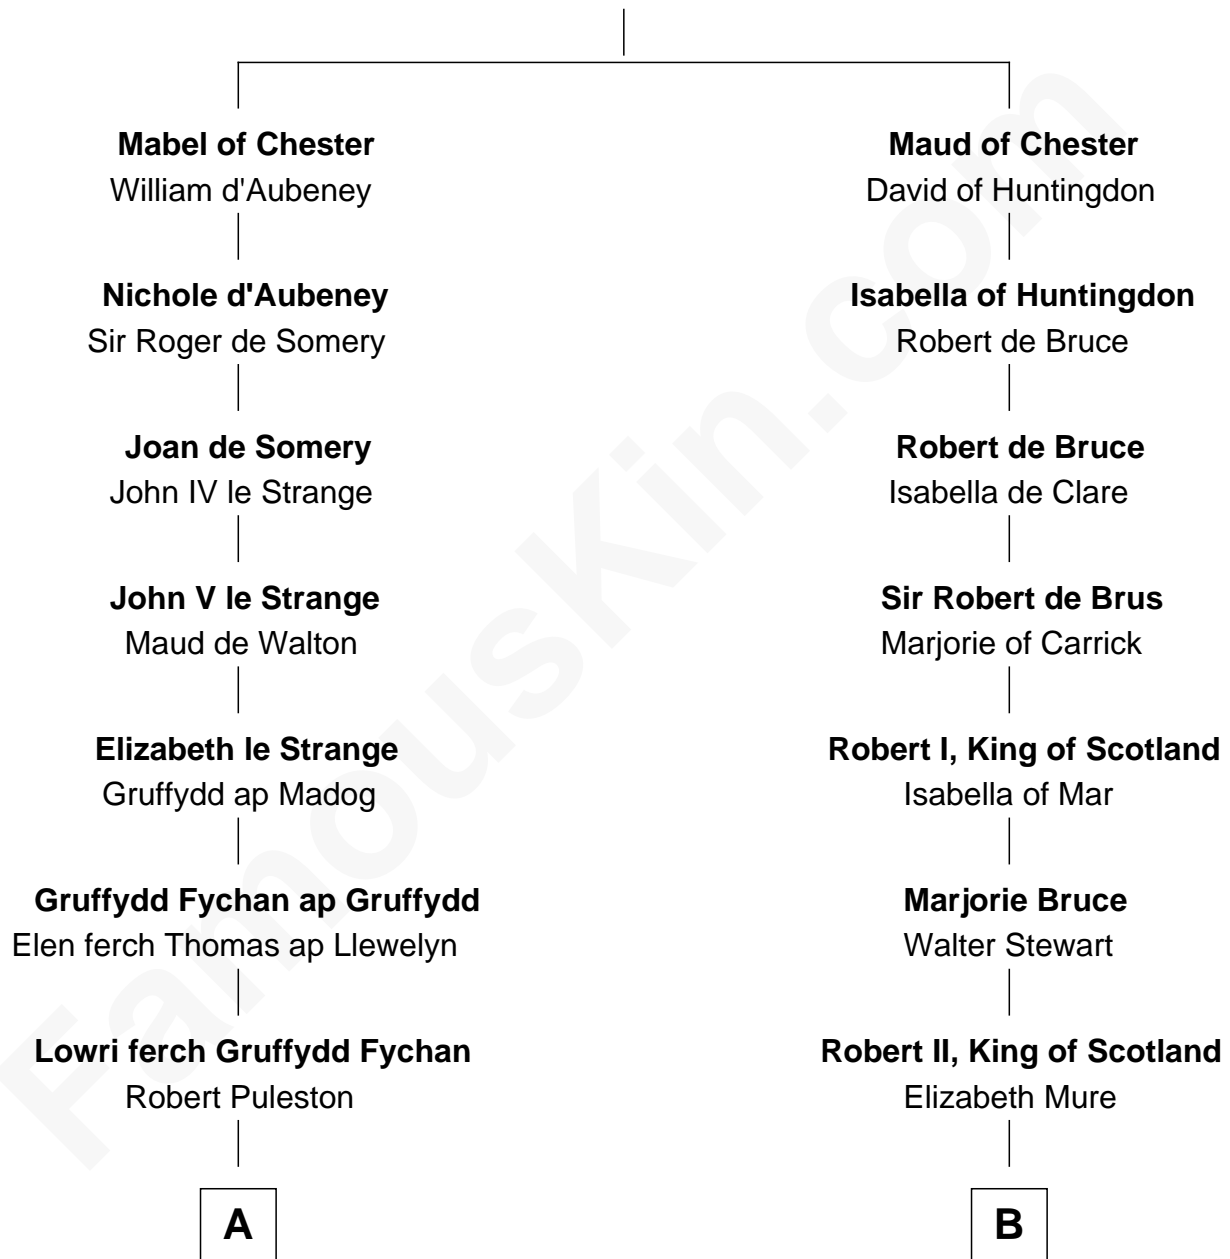

FamousKin.com

Relationship Chart of

Eliphalet Remington

Founder of Remington Arms Company

17th cousin 3 times removed of

Alexander Spotswood

Lieutenant Governor of Virginia

Hugh de Kevelioc
Bertrade de Montfort

C

—
Sarah Welles
Jonathan Robbins

—
Sarah Robbins
Elisha Kilbourn

—
Elizabeth Kilbourn
Eliphalet Remington

—
Eliphalet Remington
Founder of Remington Arms Company

FamousKin.com