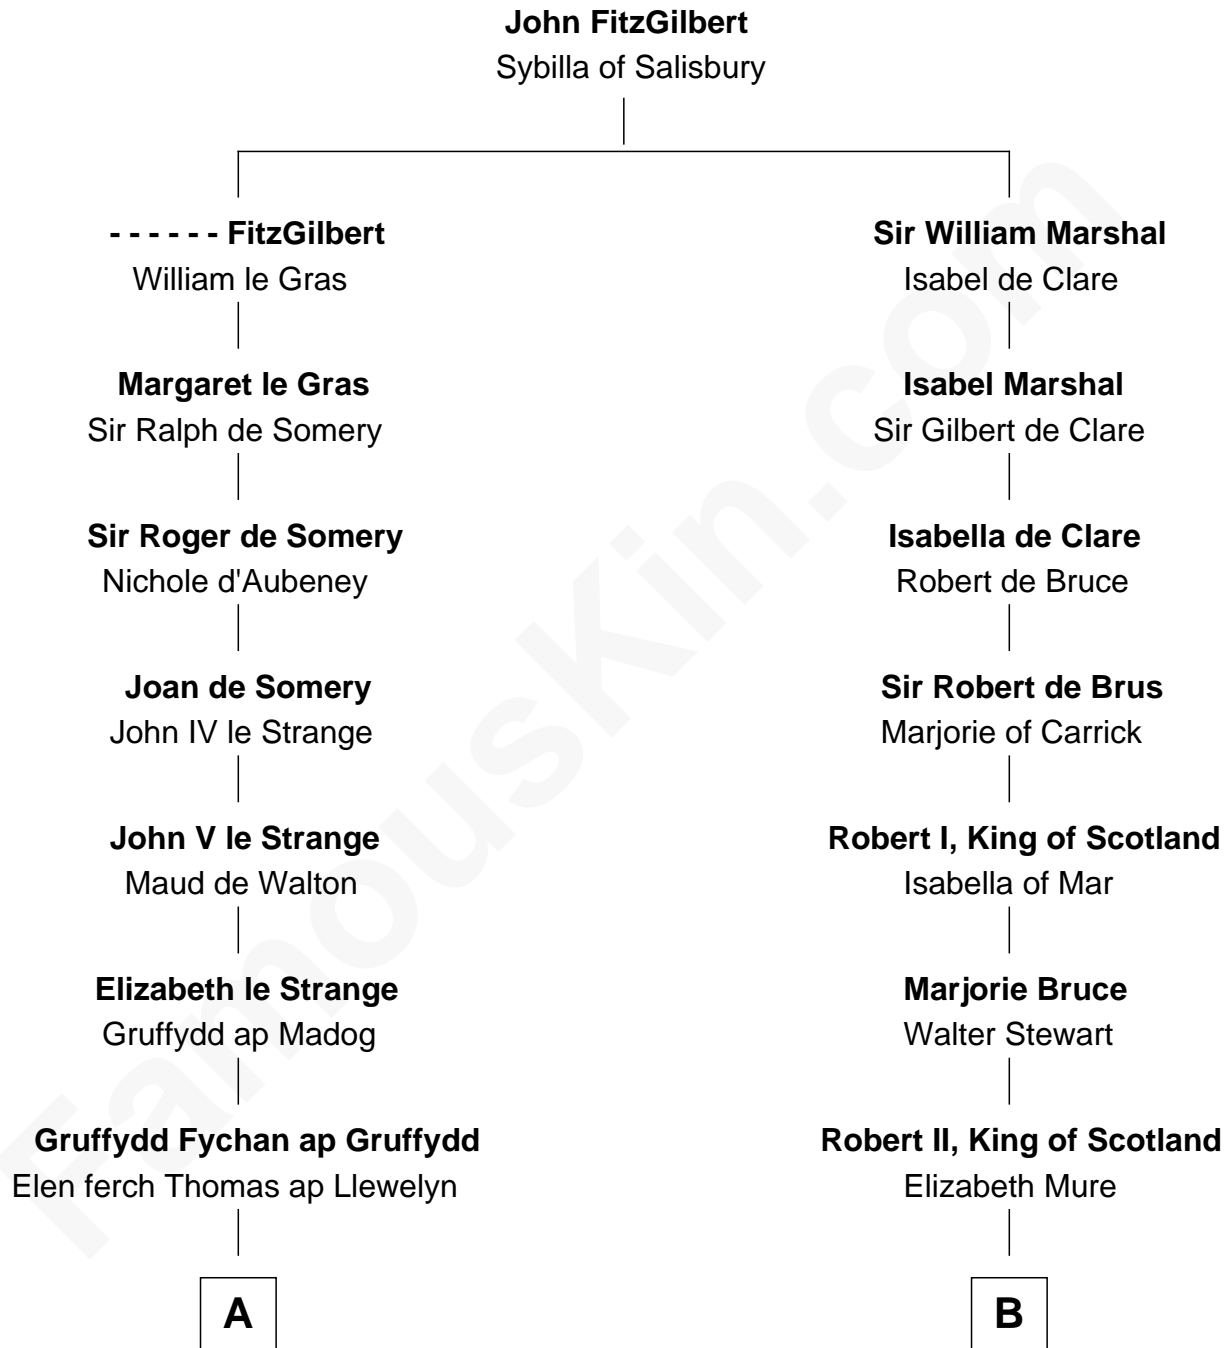

FamousKin.com

Relationship Chart of

Eliphalet Remington

Founder of Remington Arms Company

17th cousin 4 times removed of

Alexander Spotswood

Lieutenant Governor of Virginia

C

—
Sarah Wolcott

Robert Welles

—
Sarah Welles

Jonathan Robbins

—
Sarah Robbins

Elisha Kilbourn

—
Elizabeth Kilbourn

Eliphalet Remington