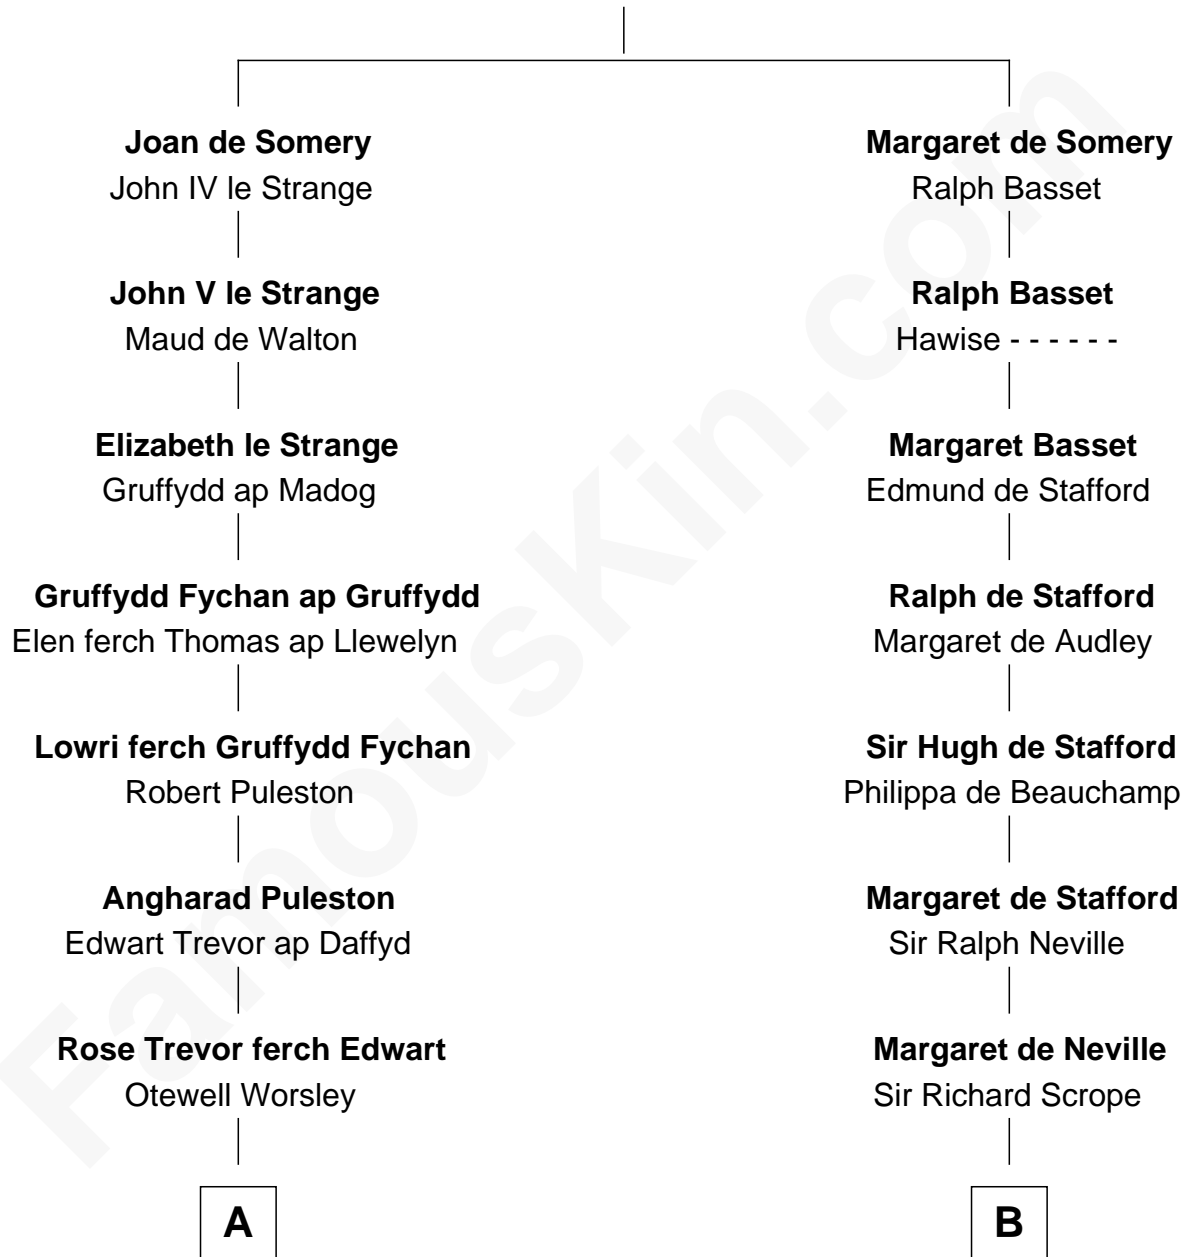

FamousKin.com

Relationship Chart of

Eliphalet Remington

Founder of Remington Arms Company

18th cousin of

William Henry Harrison

9th U.S. President

Sir Roger de Somery

Nichole d'Aubenev

C

Elizabeth Kilbourn
Eliphalet Remington

Eliphalet Remington

Founder of Remington Arms Company

D

Benjamin Harrison
Elizabeth Bassett

William Henry Harrison

9th U.S. President

FamousKin.com