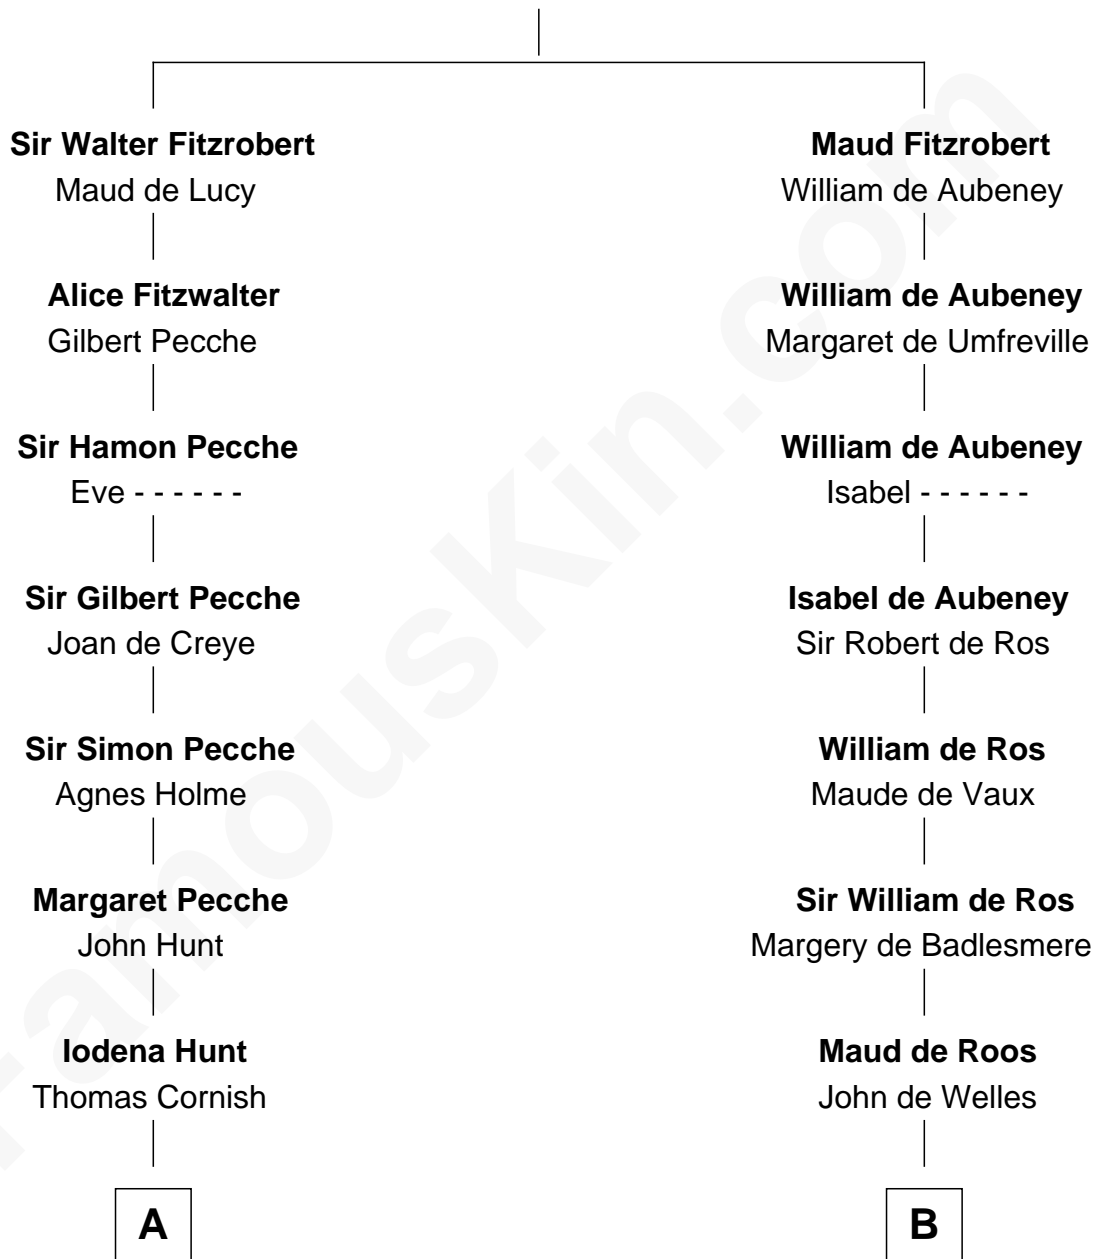

FamousKin.com

Relationship Chart of

Eliphalet Remington

Founder of Remington Arms Company

20th cousin of

William Henry Harrison

9th U.S. President

Robert Fitzrichard

Maud de St. Liz

C

Sarah Welles
Jonathan Robbins

Sarah Robbins
Elisha Kilbourn

Elizabeth Kilbourn
Eliphalet Remington

Eliphalet Remington
Founder of Remington Arms Company

D

Benjamin Harrison
Elizabeth Burwell