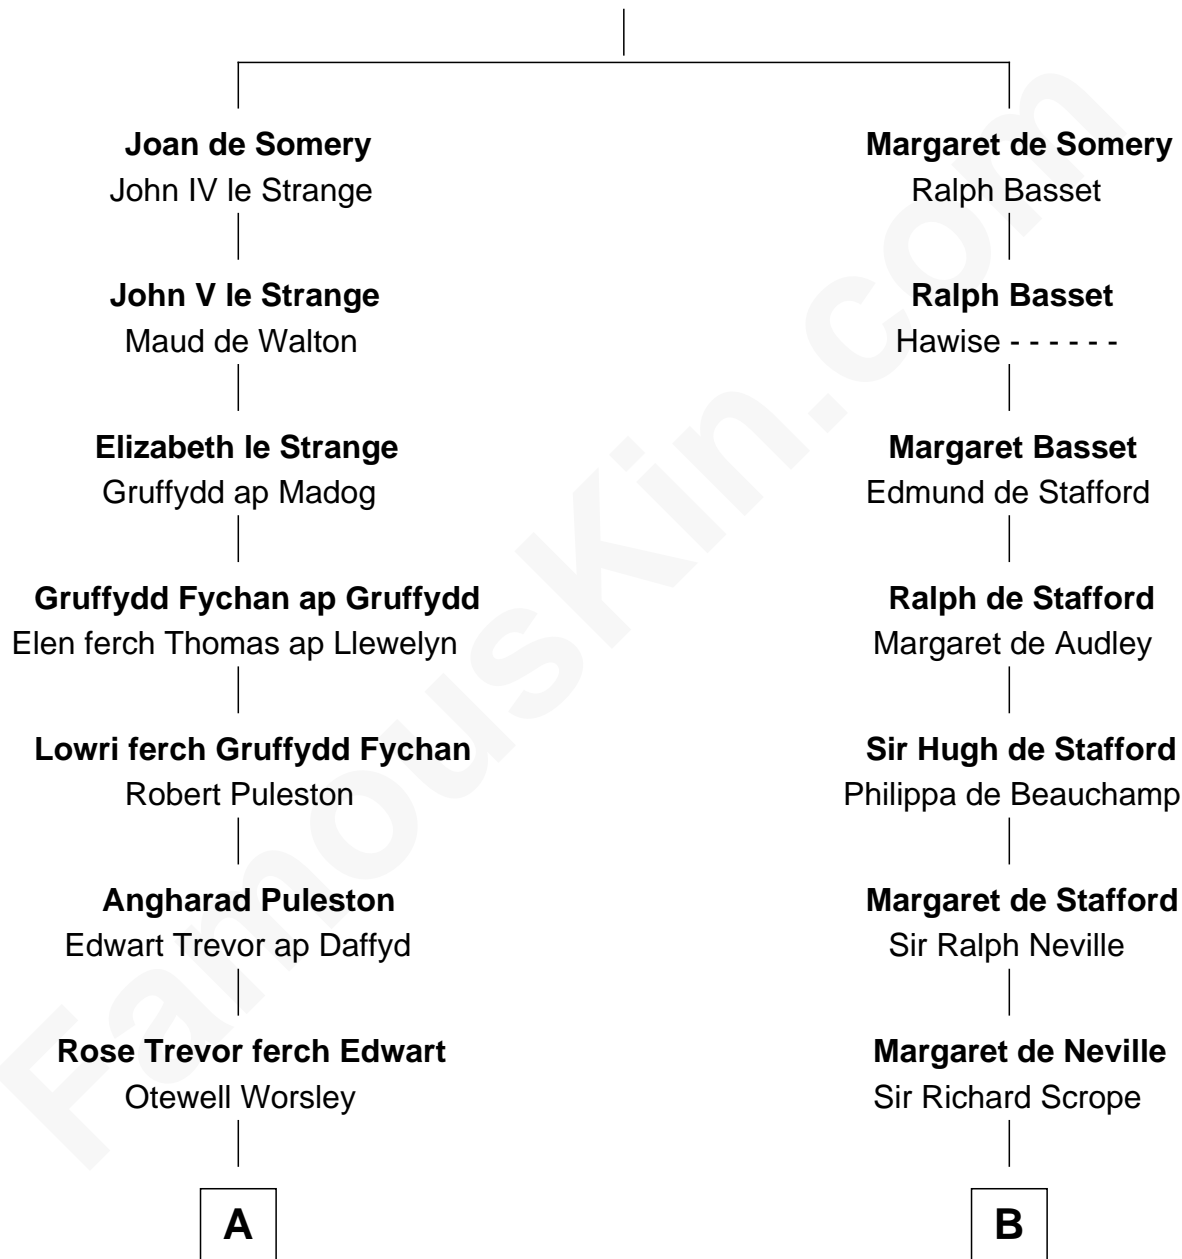

## Relationship Chart of

### Eliphalet Remington

Founder of Remington Arms Company

18th cousin 2 times removed of

**Benjamin Harrison**  
23rd U.S. President

**Sir Roger de Somery**  
Nichole d'Aubenev

**C**

**Elizabeth Kilbourn**  
Eliphalet Remington

**Eliphalet Remington**  
*Founder of Remington Arms Company*

**D**

**Benjamin Harrison**  
Elizabeth Bassett

**Gen. William Henry Harrison**  
Anna Tuthill Symmes

**John Scott Harrison**  
Elizabeth Ramsey Irwin

**Benjamin Harrison**  
*23rd U.S. President*

FamousKin.com