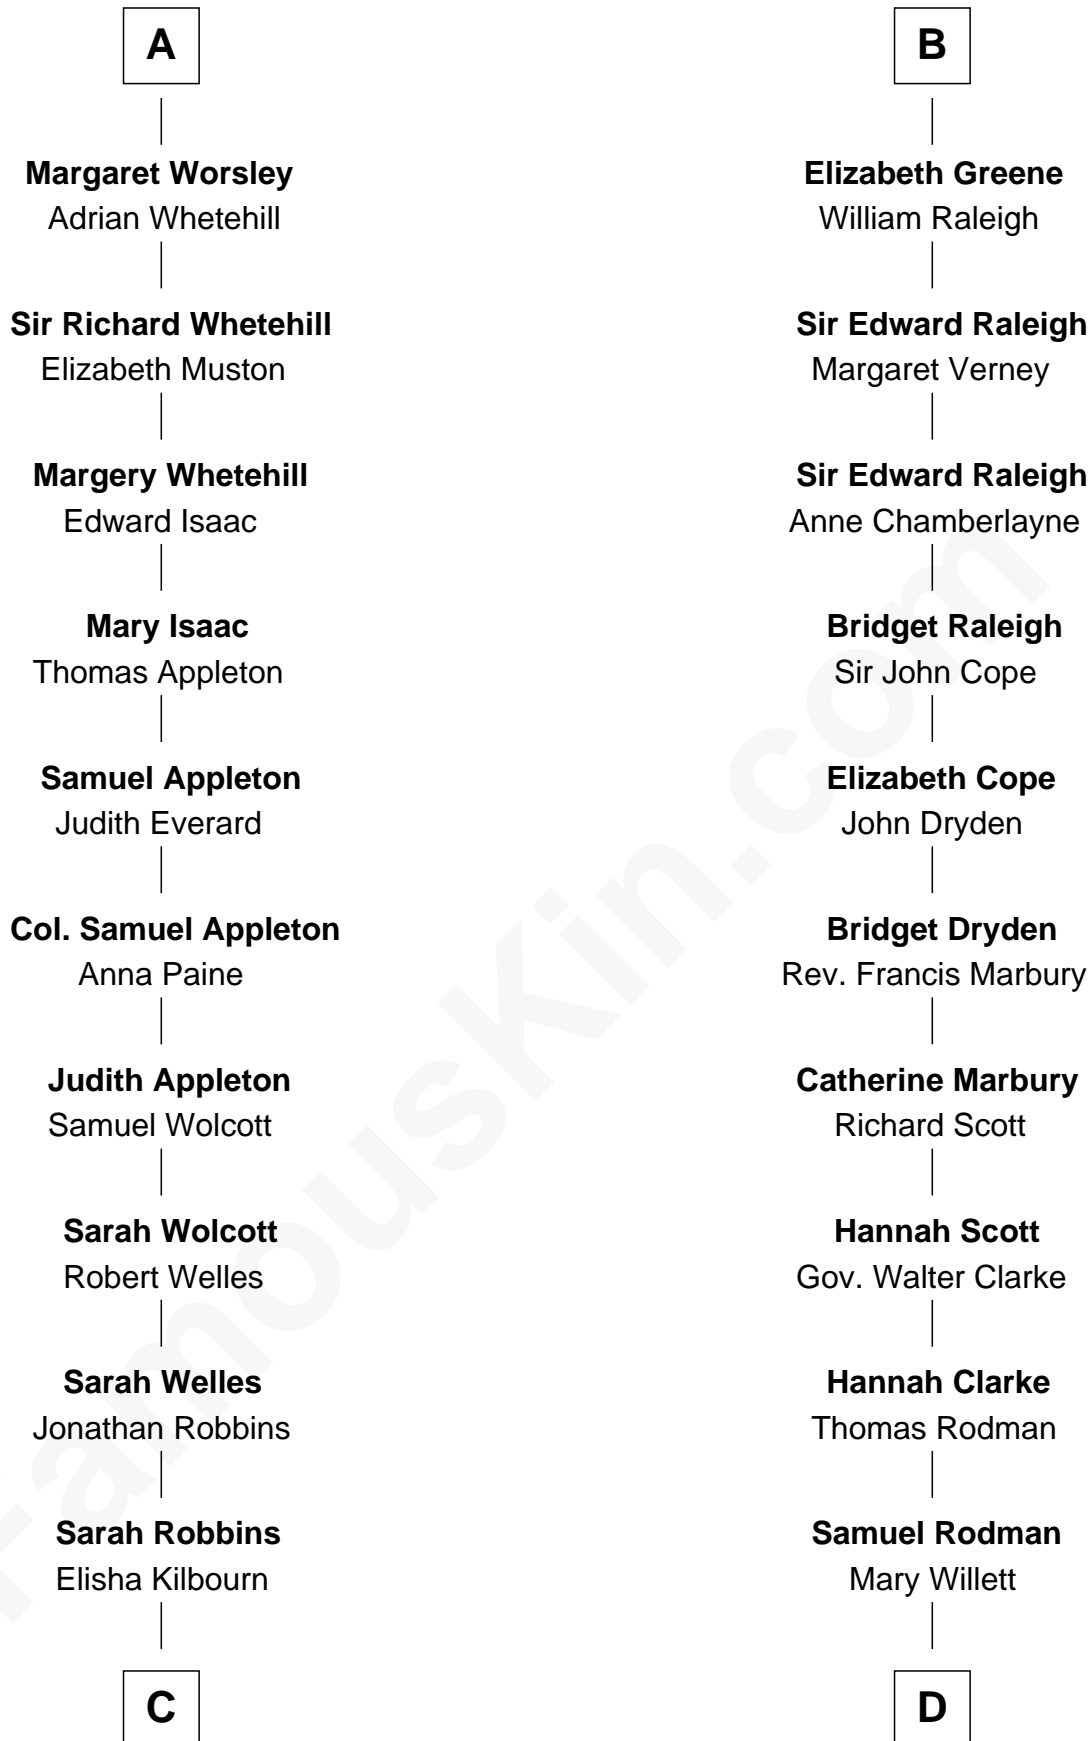

FamousKin.com

Relationship Chart of

Eliphalet Remington

Founder of Remington Arms Company

18th cousin 2 times removed of

Joseph Wharton

Founder of the Wharton School of Business

Sir Roger de Somery

Nichole d'Aubenev

C

Elizabeth Kilbourn
Eliphalet Remington

Eliphalet Remington
Founder of Remington Arms Company

D

Thomas Rodman
Mary Borden

Hannah Rodman
Samuel Rowland Fisher

Deborah Fisher
William Wharton