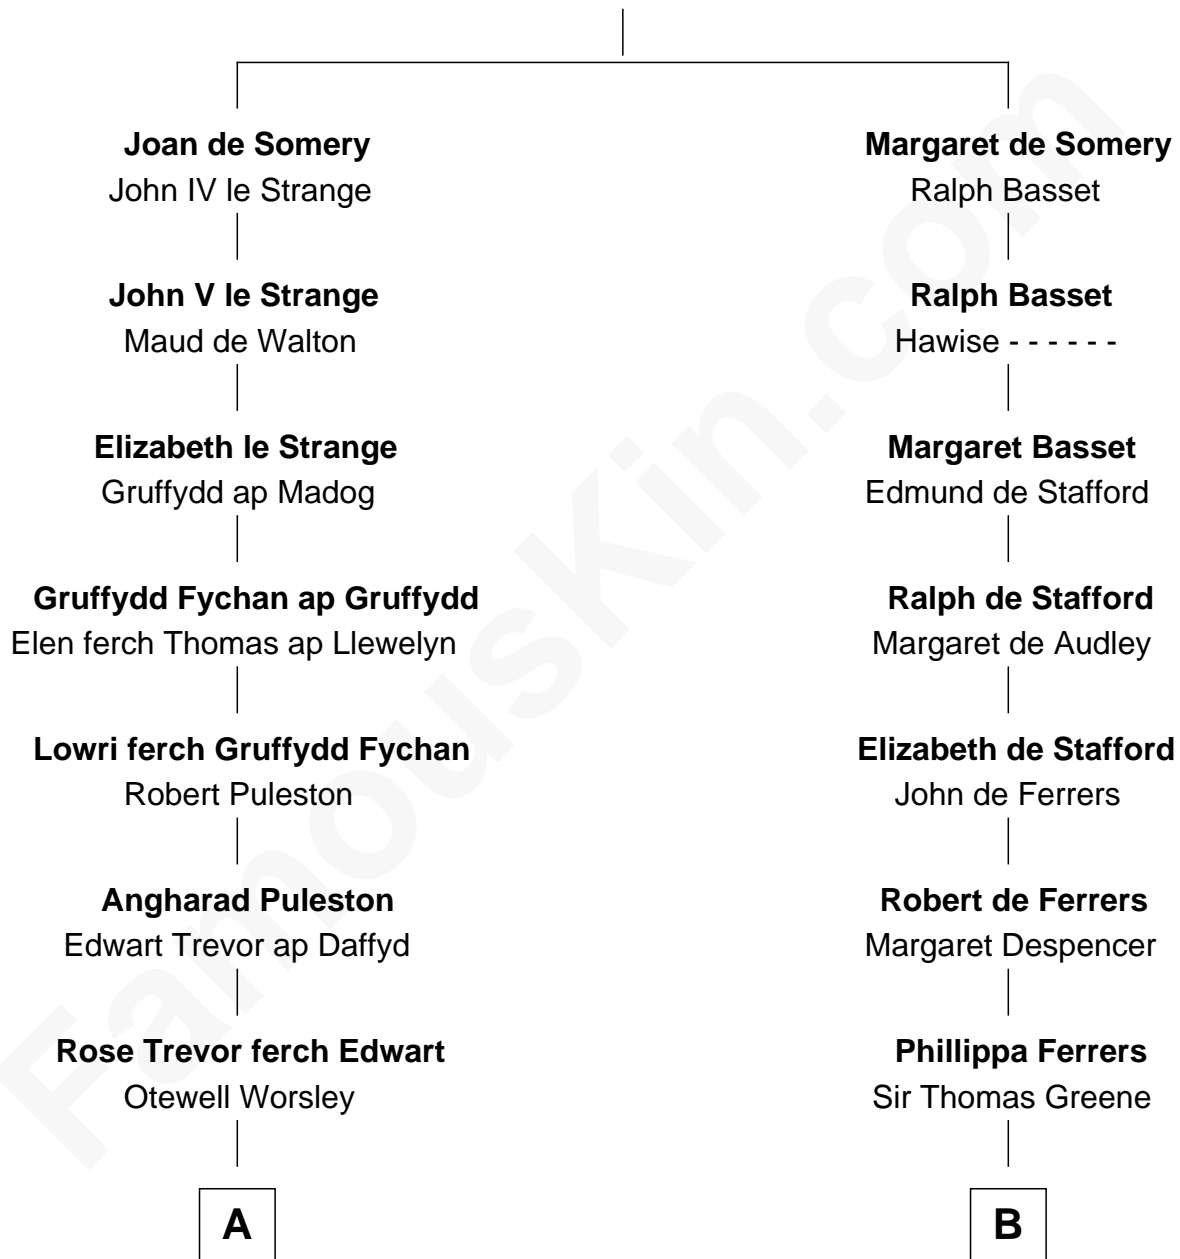

FamousKin.com

Relationship Chart of

Eliphalet Remington

Founder of Remington Arms Company

18th cousin 2 times removed of

Joseph Wharton

Founder of the Wharton School of Business

Sir Roger de Somery

Nichole d'Aubenev

C

Elizabeth Kilbourn
Eliphalet Remington

Eliphalet Remington
Founder of Remington Arms Company

D

Thomas Rodman
Mary Borden

Hannah Rodman
Samuel Rowland Fisher

Deborah Fisher
William Wharton

Joseph Wharton
Founder, Wharton School of Business

FamousKin.com