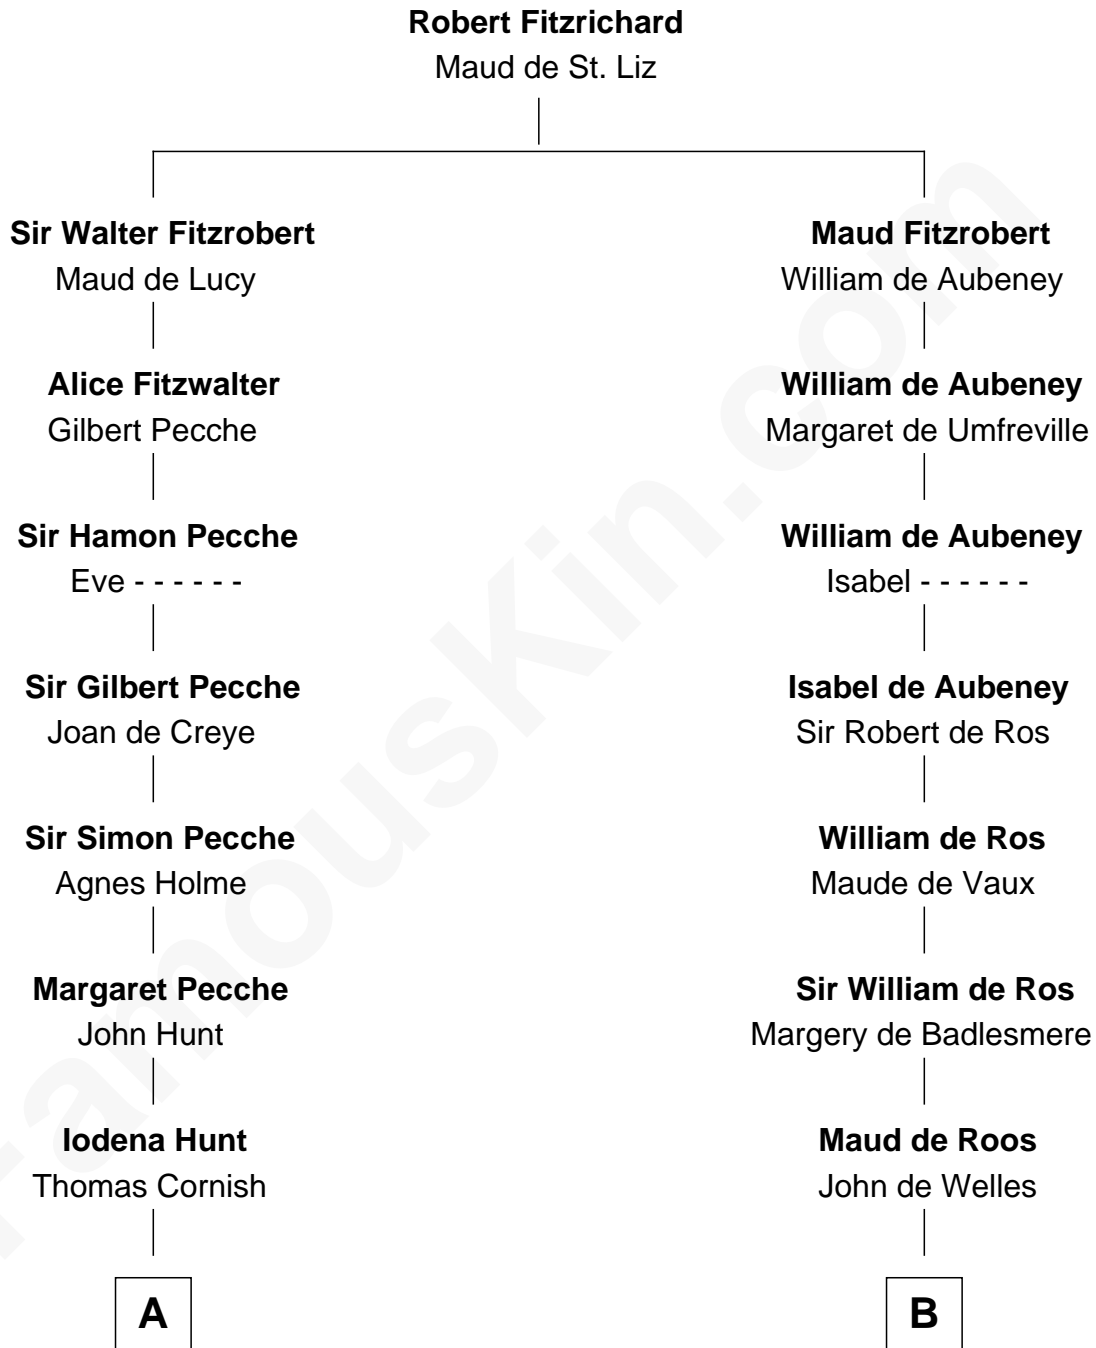

FamousKin.com

Relationship Chart of

Eliphalet Remington

Founder of Remington Arms Company

19th cousin 1 time removed of

Benjamin Harrison V

Signer of the Declaration of Independence

C

Sarah Welles
Jonathan Robbins

Sarah Robbins
Elisha Kilbourn

Elizabeth Kilbourn
Eliphalet Remington

Eliphalet Remington
Founder of Remington Arms Company

D

Benjamin Harrison
Elizabeth Burwell

Benjamin Harrison
Anne Carter