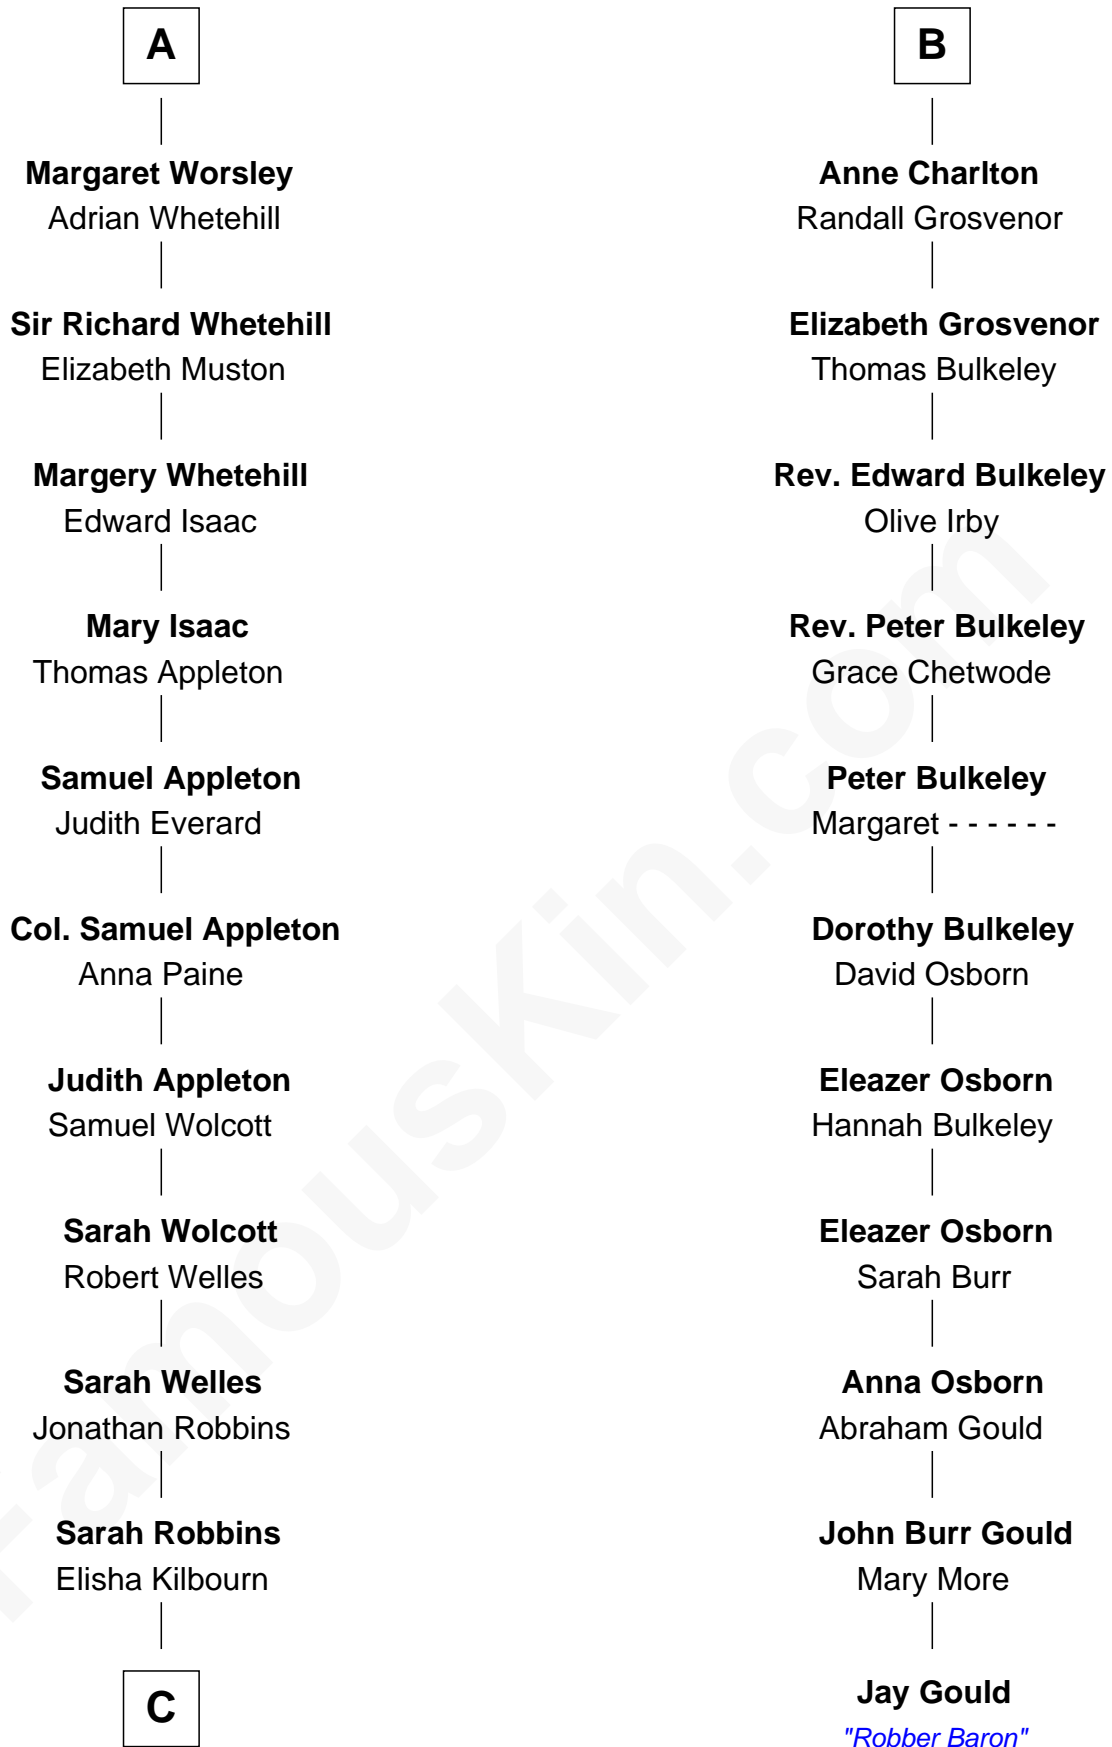

FamousKin.com

Relationship Chart of

Eliphalet Remington

Founder of Remington Arms Company

17th cousin 1 time removed of

Jay Gould

American Railroad "Robber Baron"

Sir Roger de Somery

Nichole d'Aubenev

C

—
Elizabeth Kilbourn
Eliphalet Remington

—
Eliphalet Remington
Founder of Remington Arms Company

FamousKin.com