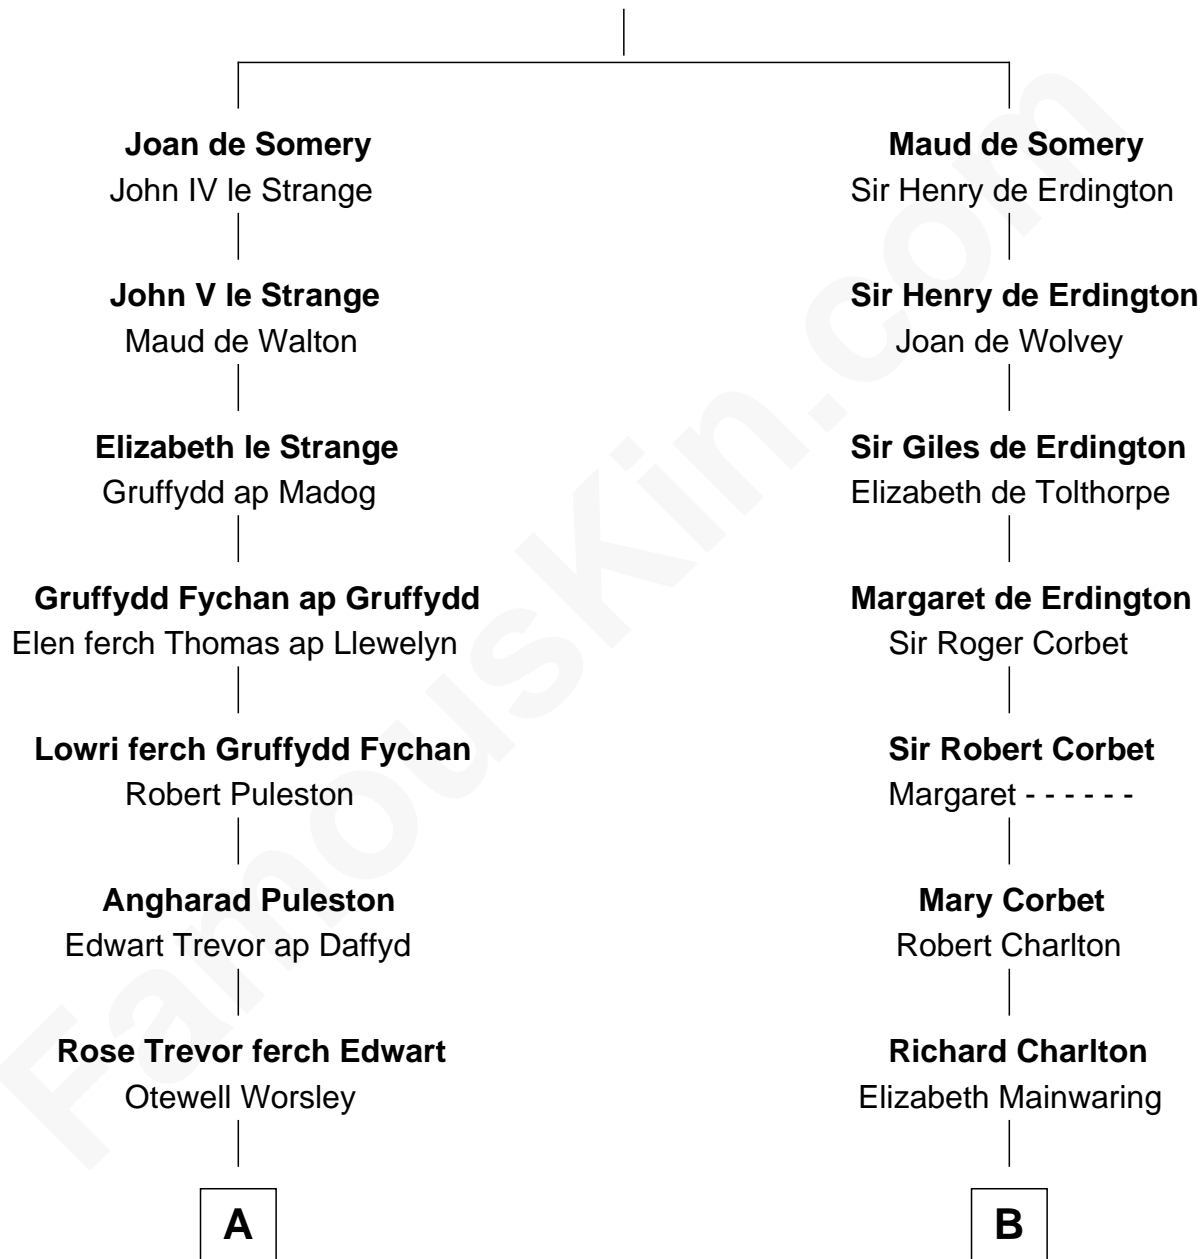

FamousKin.com

Relationship Chart of

Eliphalet Remington

Founder of Remington Arms Company

17th cousin 1 time removed of

Jay Gould

American Railroad "Robber Baron"

Sir Roger de Somery

Nichole d'Aubenev

C

—
Elizabeth Kilbourn
Eliphalet Remington

—
Eliphalet Remington
Founder of Remington Arms Company

FamousKin.com