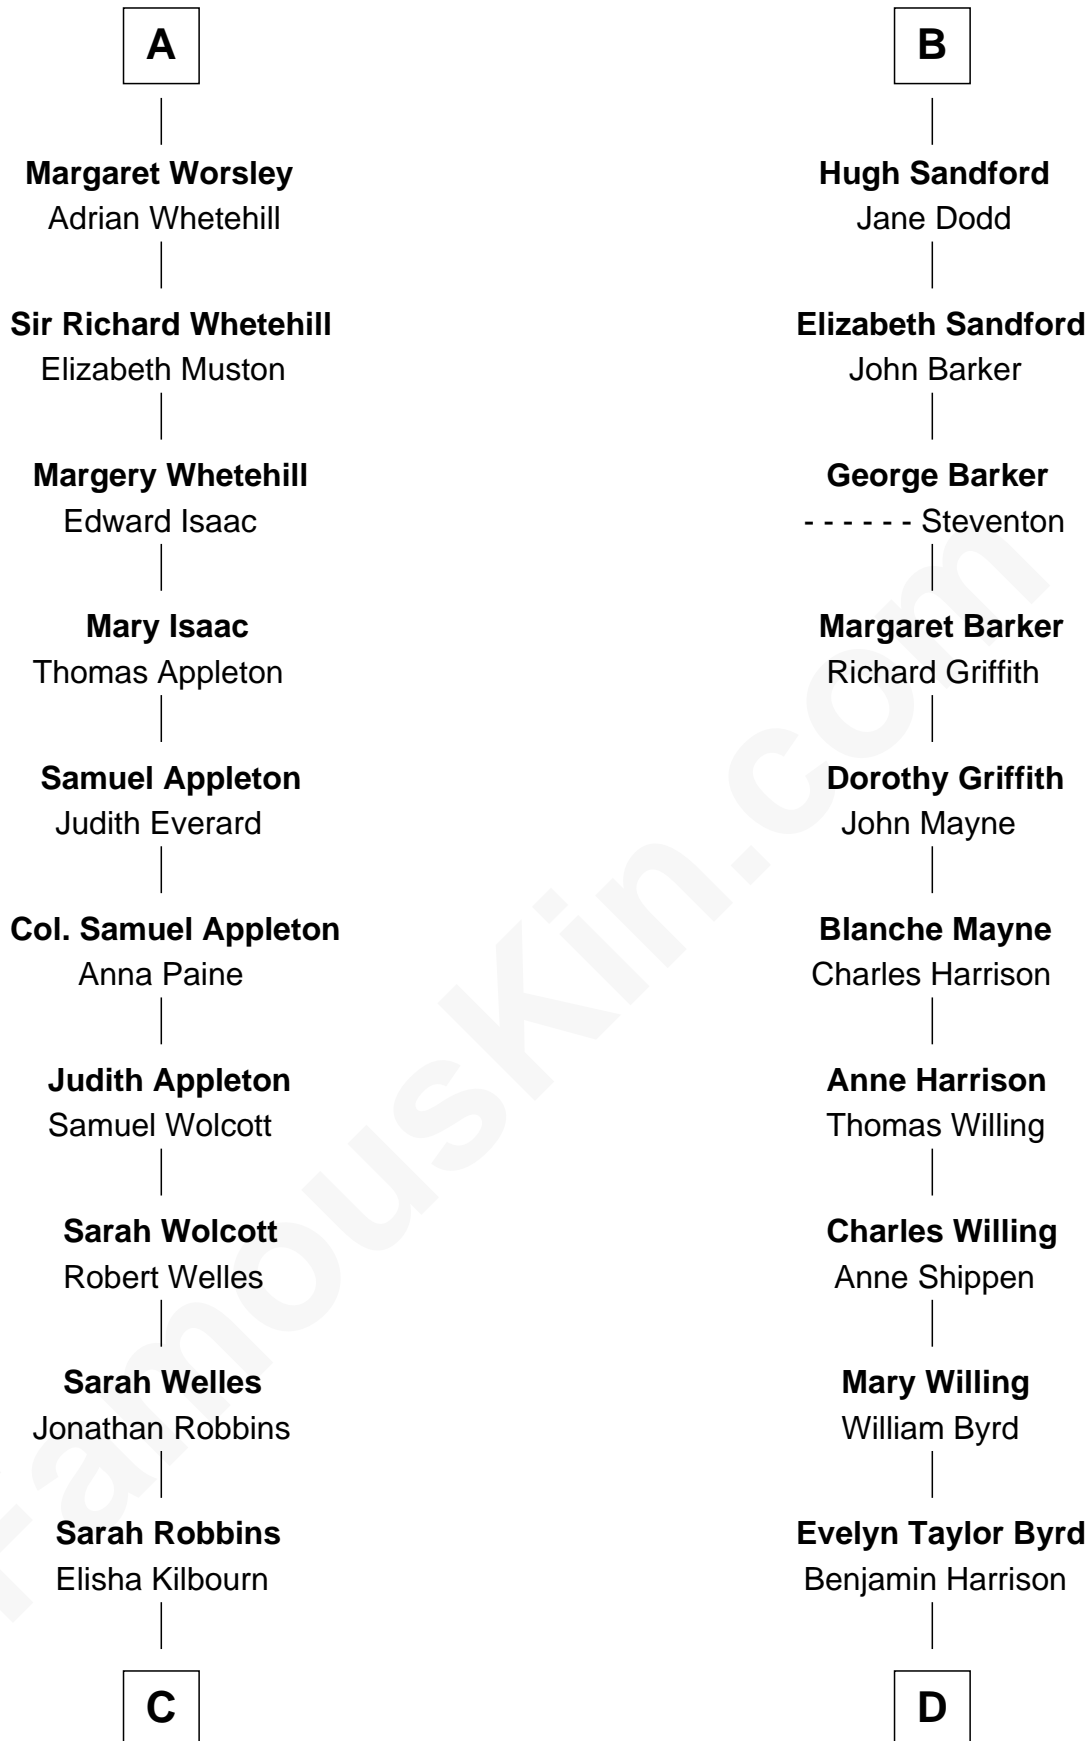

FamousKin.com

Relationship Chart of

Eliphalet Remington

Founder of Remington Arms Company

18th cousin 2 times removed of

Harry F. Byrd

50th Governor of Virginia

Sir Roger de Somery

Nichole d'Aubenev

C

Elizabeth Kilbourn
Eliphalet Remington

Eliphalet Remington
Founder of Remington Arms Company

D

Anne Harrison
Richard Evelyn Byrd

Col. William Byrd
Jane Meriwether Rivers

Richard Evelyn Byrd
Eleanor Bolling Flood