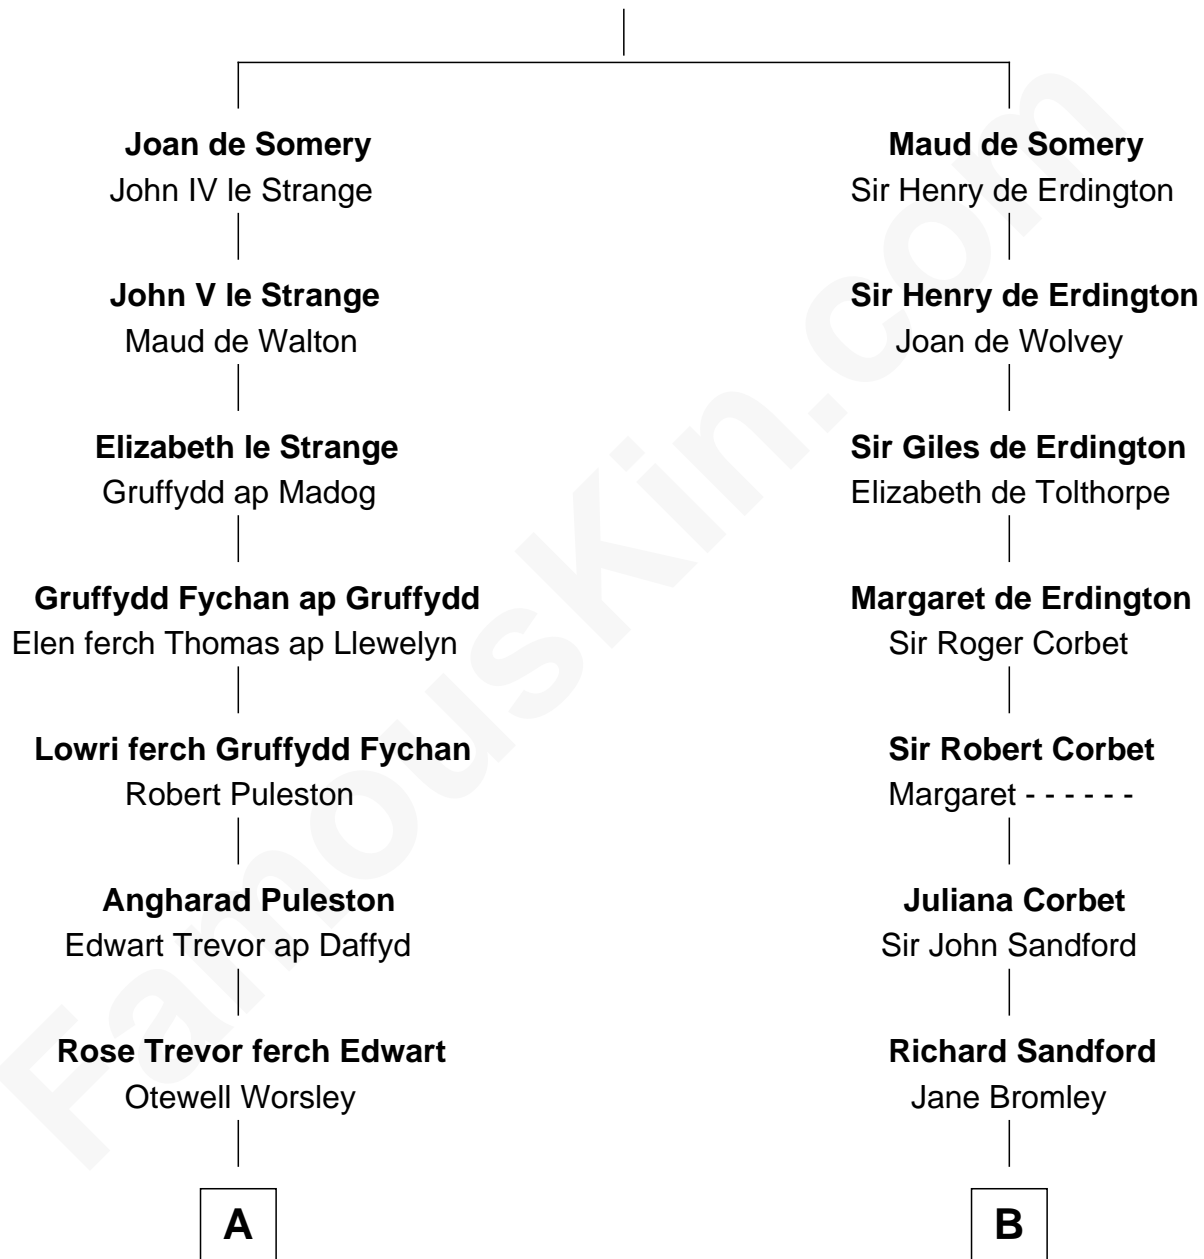

FamousKin.com

Relationship Chart of

Eliphalet Remington

Founder of Remington Arms Company

18th cousin 2 times removed of

Harry F. Byrd

50th Governor of Virginia

Sir Roger de Somery

Nichole d'Aubenev

C

Elizabeth Kilbourn
Eliphalet Remington

Eliphalet Remington
Founder of Remington Arms Company

D

Anne Harrison
Richard Evelyn Byrd

Col. William Byrd
Jane Meriwether Rivers

Richard Evelyn Byrd
Eleanor Bolling Flood