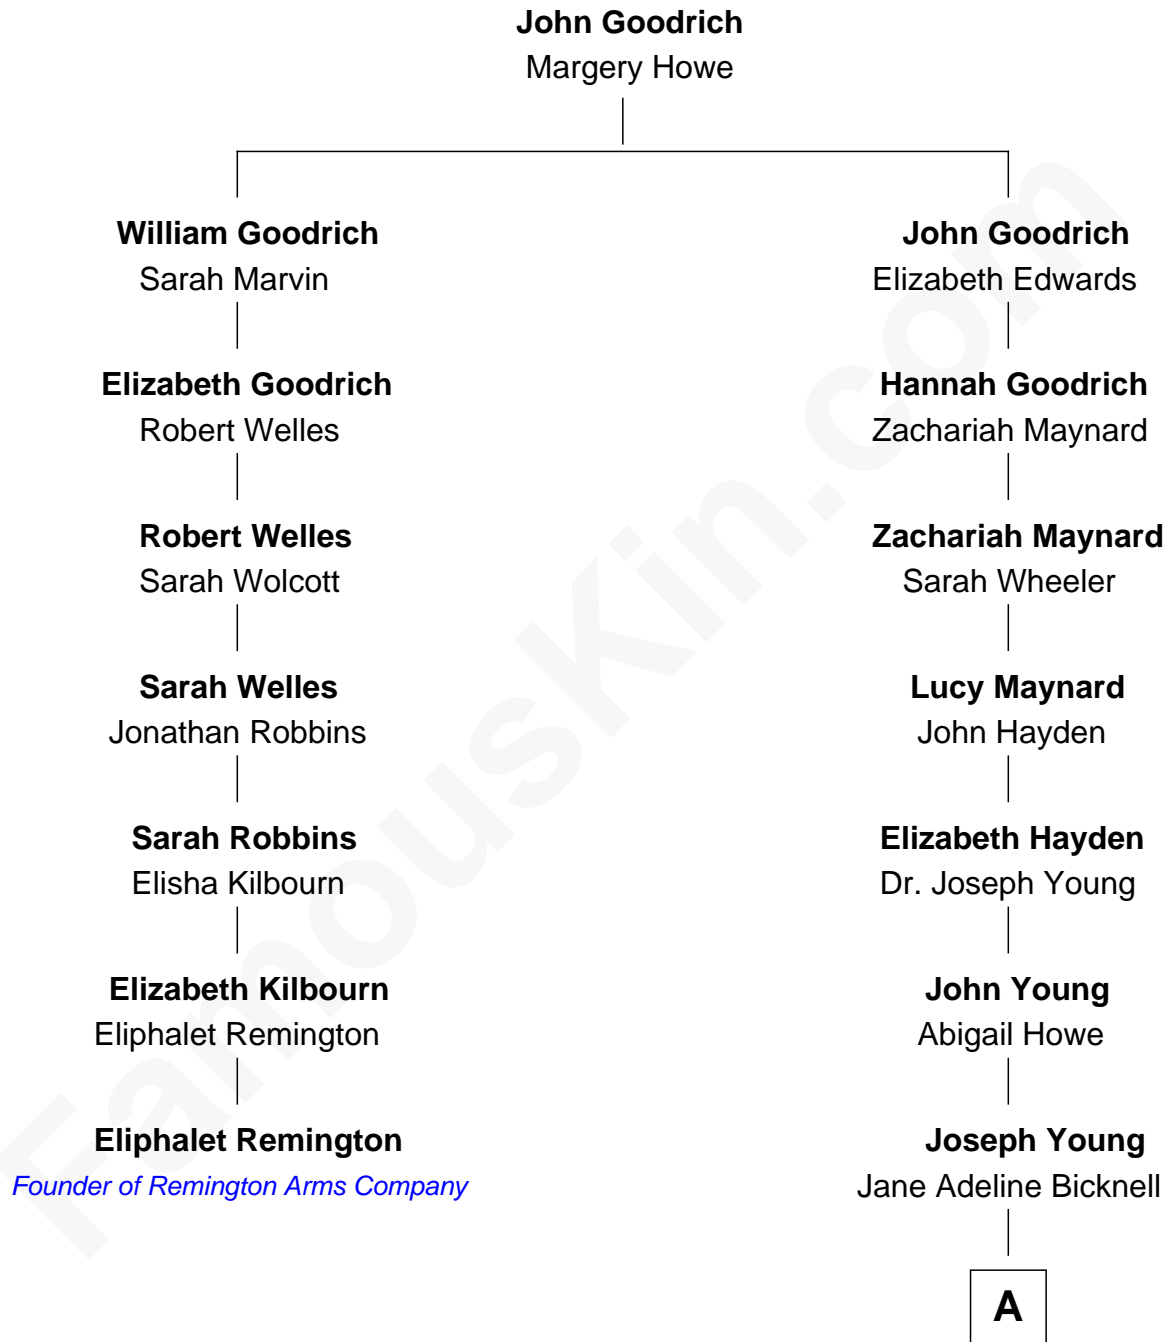

FamousKin.com

Relationship Chart of

Eliphalet Remington

Founder of Remington Arms Company

6th cousin 5 times removed of

Steve Young

NFL Hall of Fame Quarterback

A

|
Seymour Bicknell Young

Ann Elizabeth Riter

|
Seymour Bicknell Young

Carlie Louine Clawson

|
Scott Richmond Young

Louise Leonard

|
LeGrande L. Young

Sherry Ann Steed