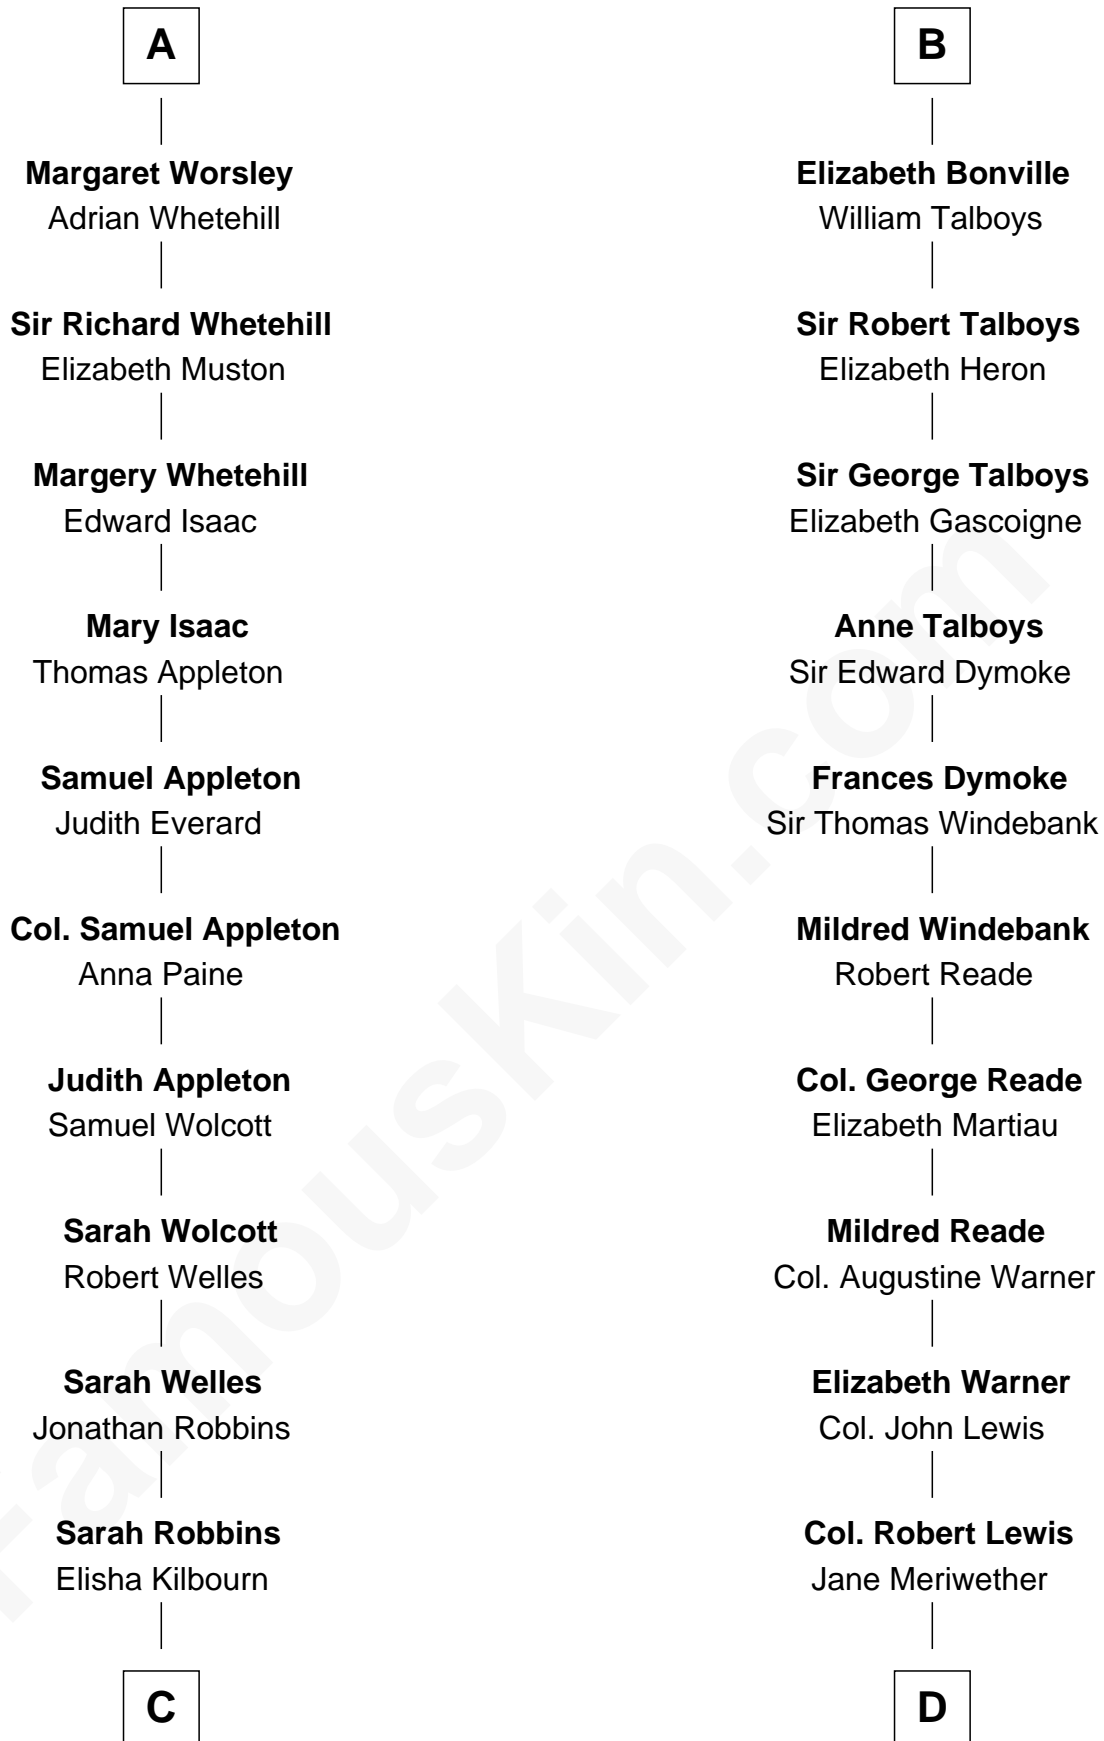

FamousKin.com

Relationship Chart of

Eliphalet Remington

Founder of Remington Arms Company

18th cousin of

Meriwether Lewis

Lewis and Clark Expedition

Sir Roger de Somery

Nichole d'Aubenev

C

Elizabeth Kilbourn
Eliphalet Remington

Eliphalet Remington

Founder of Remington Arms Company

D

William Lewis
Lucy Meriwether

Meriwether Lewis

Lewis and Clark Expedition

FamousKin.com