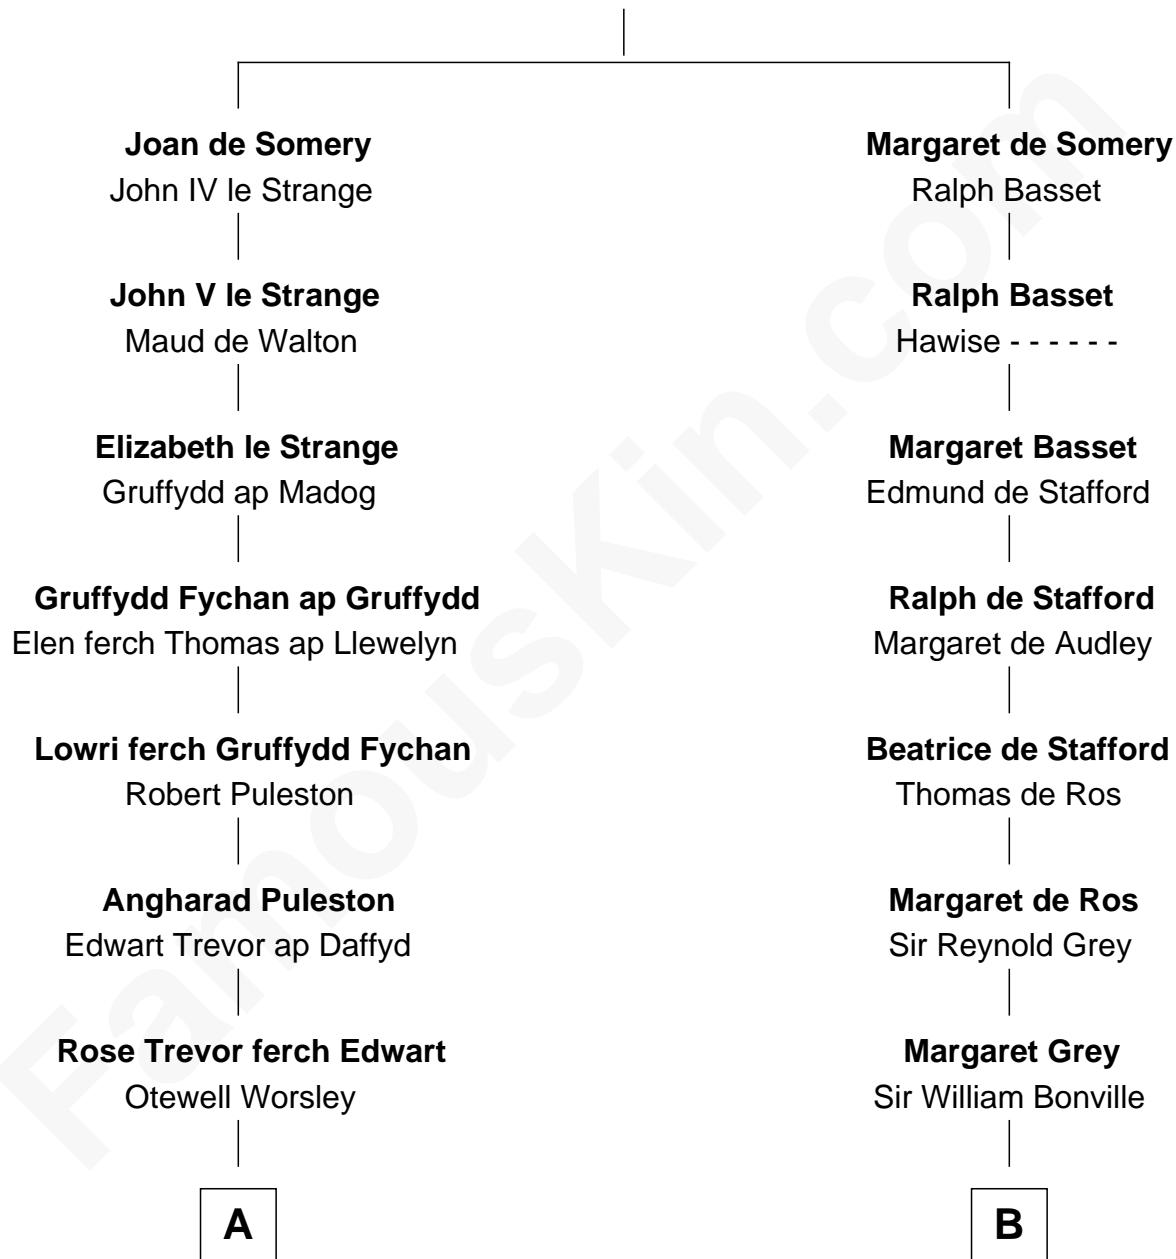

FamousKin.com

Relationship Chart of

Eliphalet Remington

Founder of Remington Arms Company

18th cousin of

Meriwether Lewis

Lewis and Clark Expedition

Sir Roger de Somery

Nichole d'Aubenev

C

Elizabeth Kilbourn
Eliphalet Remington

Eliphalet Remington

Founder of Remington Arms Company

D

William Lewis
Lucy Meriwether

Meriwether Lewis

Lewis and Clark Expedition

FamousKin.com