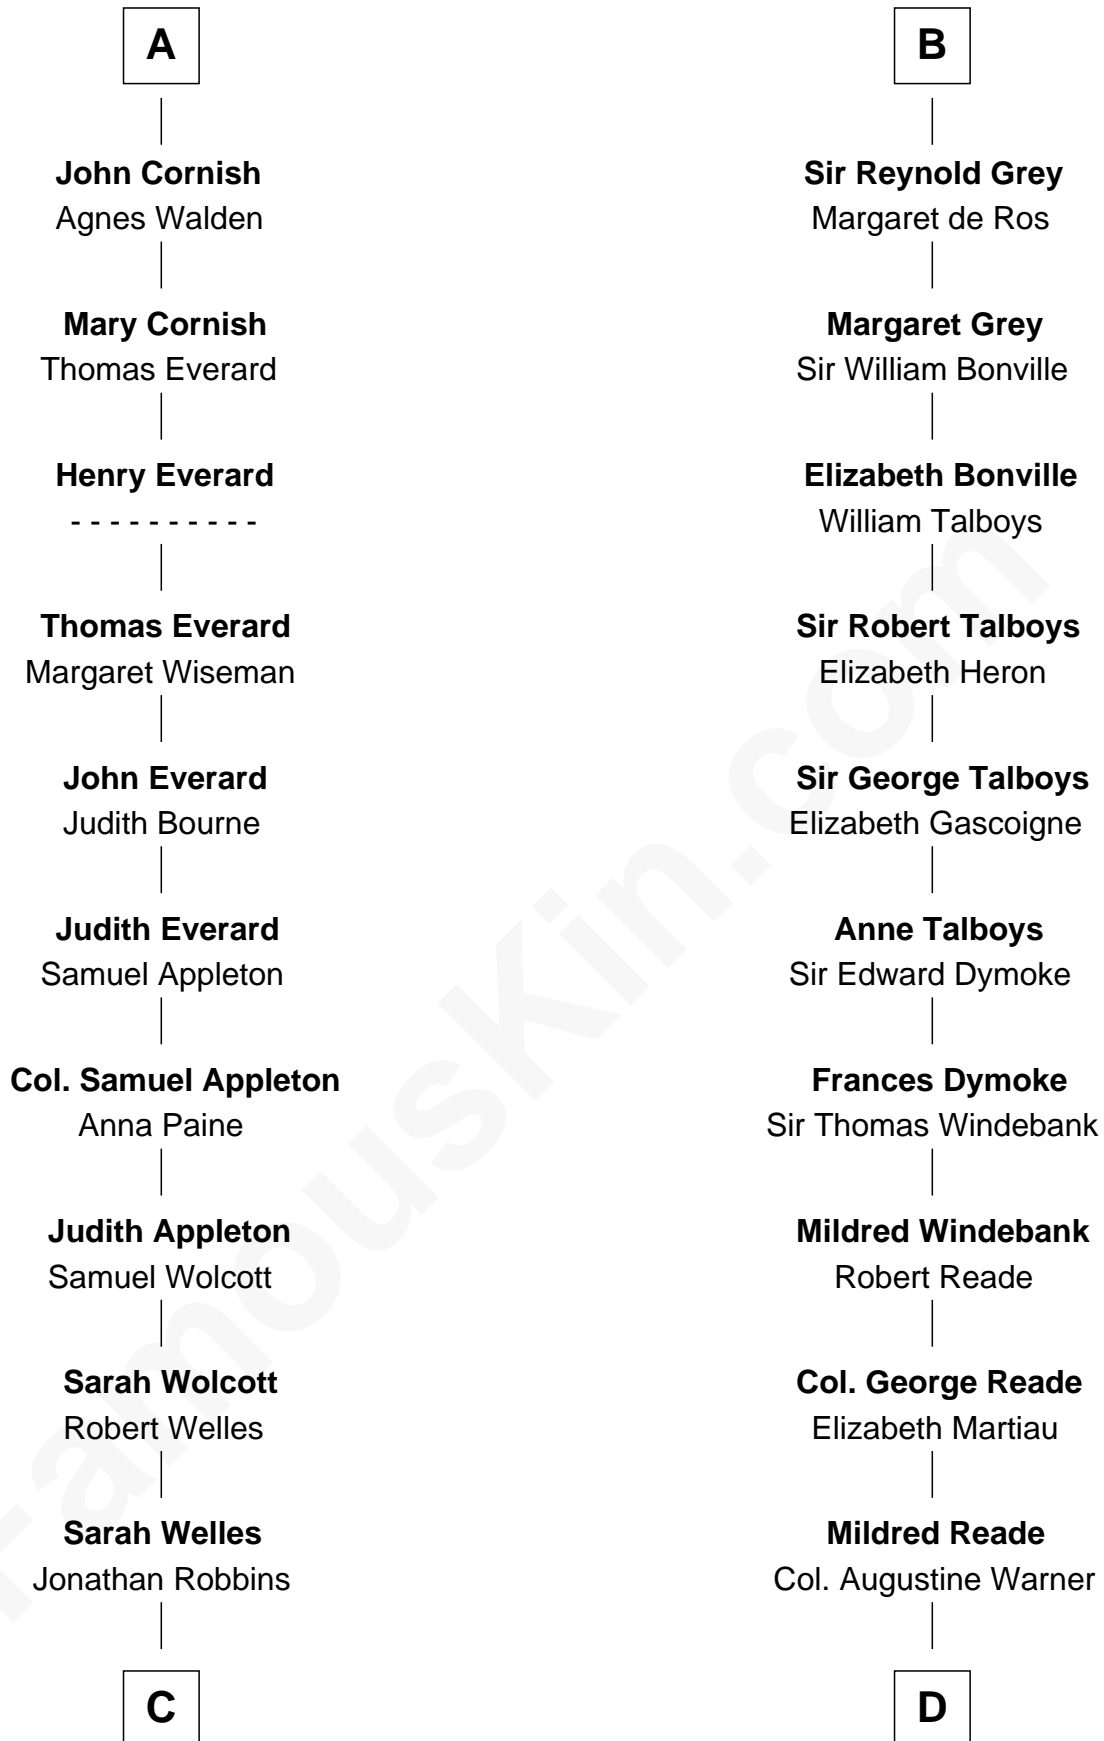

FamousKin.com

Relationship Chart of

Eliphalet Remington

Founder of Remington Arms Company

19th cousin 1 time removed of

Meriwether Lewis

Lewis and Clark Expedition

C

Sarah Robbins
Elisha Kilbourn

Elizabeth Kilbourn
Eliphalet Remington

Eliphalet Remington
Founder of Remington Arms Company

D

Elizabeth Warner
Col. John Lewis

Col. Robert Lewis
Jane Meriwether

William Lewis
Lucy Meriwether

Meriwether Lewis
Lewis and Clark Expedition

FamousKin.com