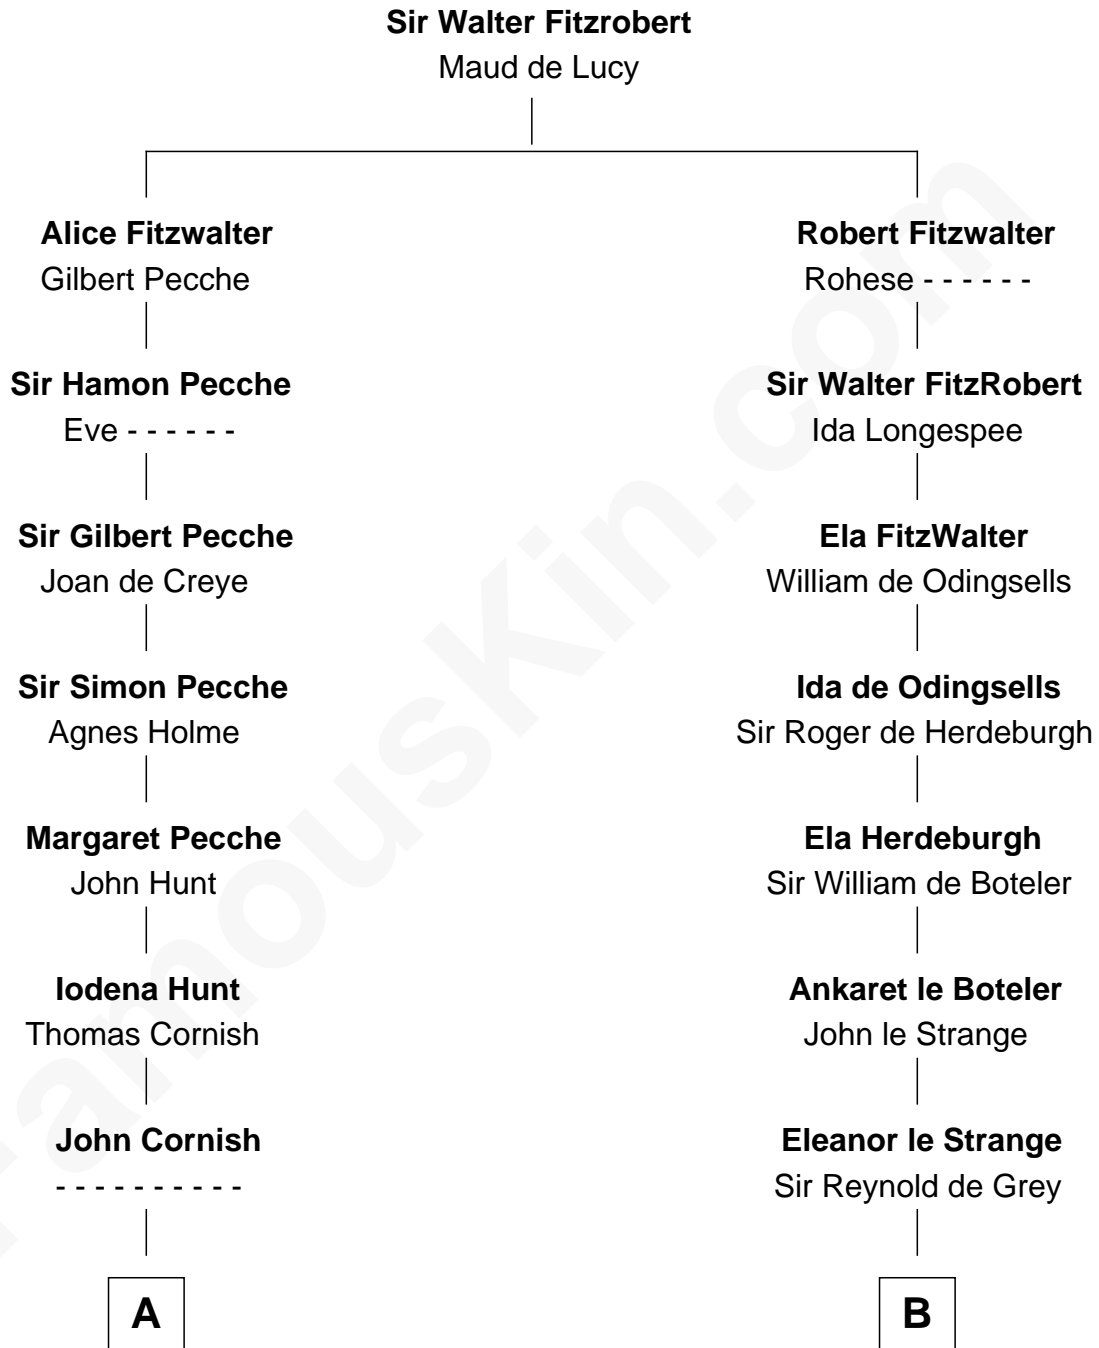

FamousKin.com

Relationship Chart of

Eliphalet Remington

Founder of Remington Arms Company

19th cousin 1 time removed of

Meriwether Lewis

Lewis and Clark Expedition

C

Sarah Robbins
Elisha Kilbourn

Elizabeth Kilbourn
Eliphalet Remington

Eliphalet Remington
Founder of Remington Arms Company

D

Elizabeth Warner
Col. John Lewis

Col. Robert Lewis
Jane Meriwether

William Lewis
Lucy Meriwether

Meriwether Lewis
Lewis and Clark Expedition

FamousKin.com