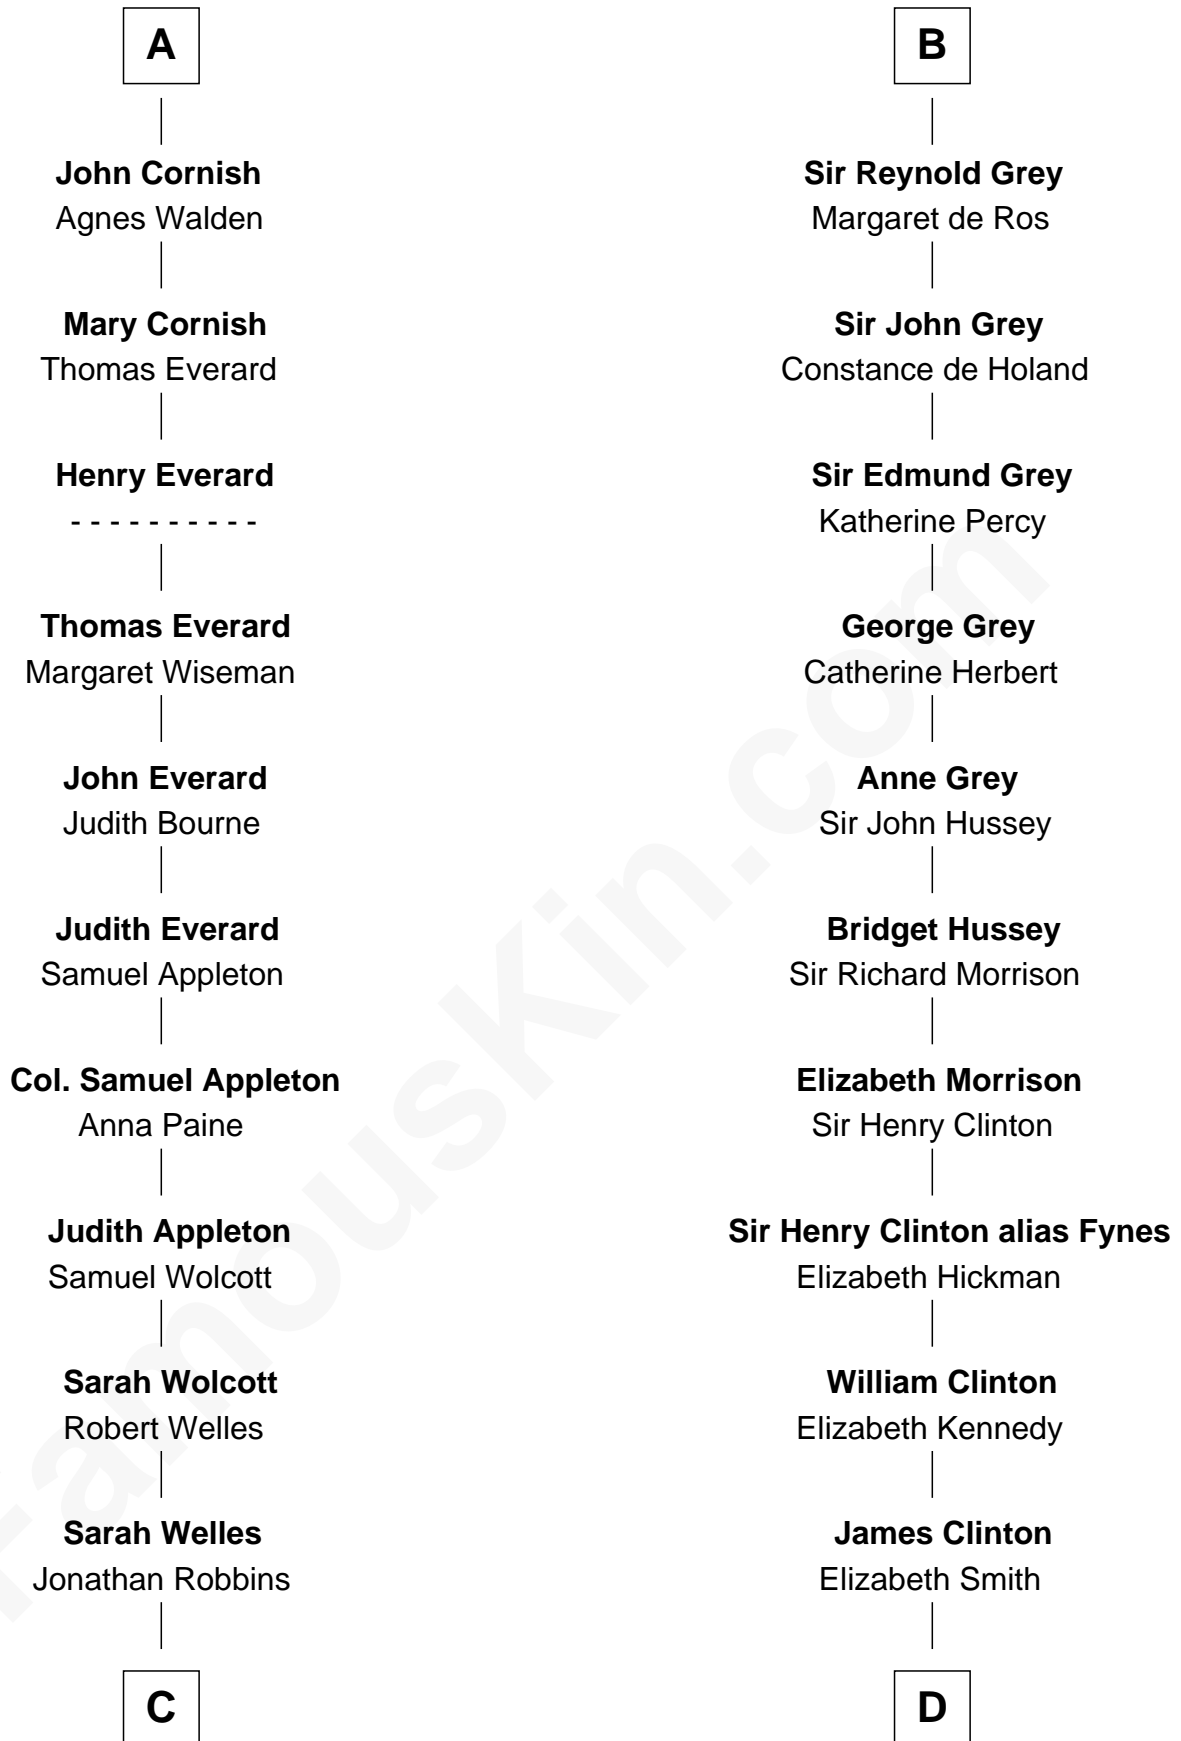

FamousKin.com

Relationship Chart of

Eliphalet Remington

Founder of Remington Arms Company

18th cousin 1 time removed of

George Clinton

4th U.S. Vice President

C

Sarah Robbins
Elisha Kilbourn

Elizabeth Kilbourn
Eliphalet Remington

Eliphalet Remington
Founder of Remington Arms Company

D

Charles Clinton
Elizabeth Denniston

George Clinton
4th U.S. Vice President

FamousKin.com