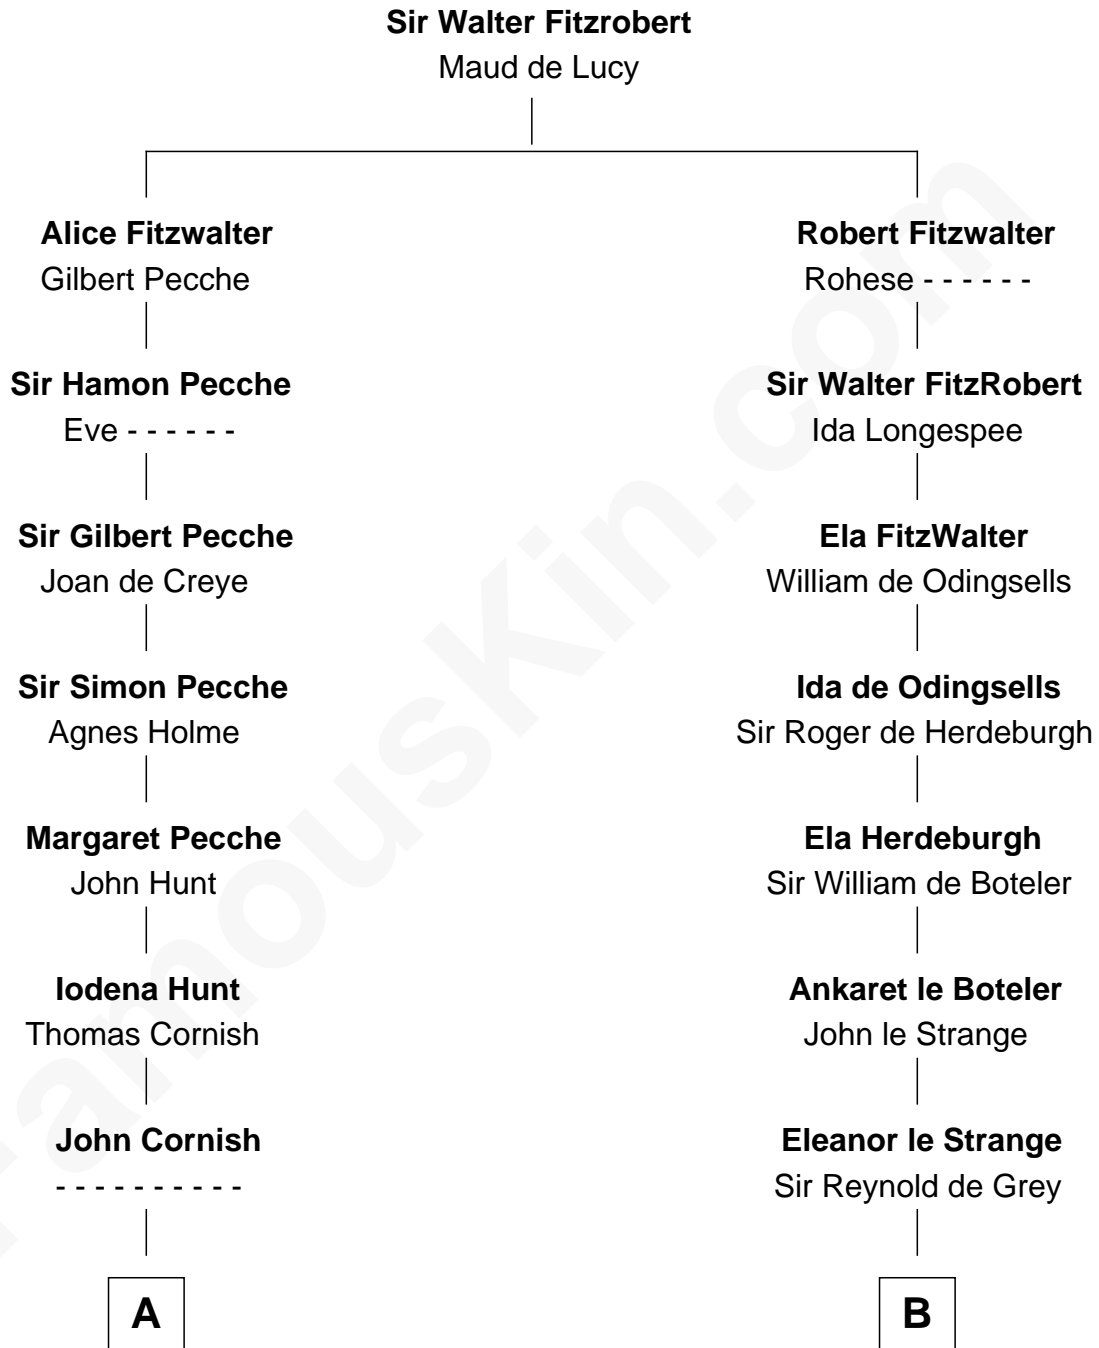

FamousKin.com

Relationship Chart of

Eliphalet Remington

Founder of Remington Arms Company

18th cousin 1 time removed of

George Clinton

4th U.S. Vice President

C

Sarah Robbins
Elisha Kilbourn

Elizabeth Kilbourn
Eliphalet Remington

Eliphalet Remington
Founder of Remington Arms Company

D

Charles Clinton
Elizabeth Denniston

George Clinton
4th U.S. Vice President

FamousKin.com