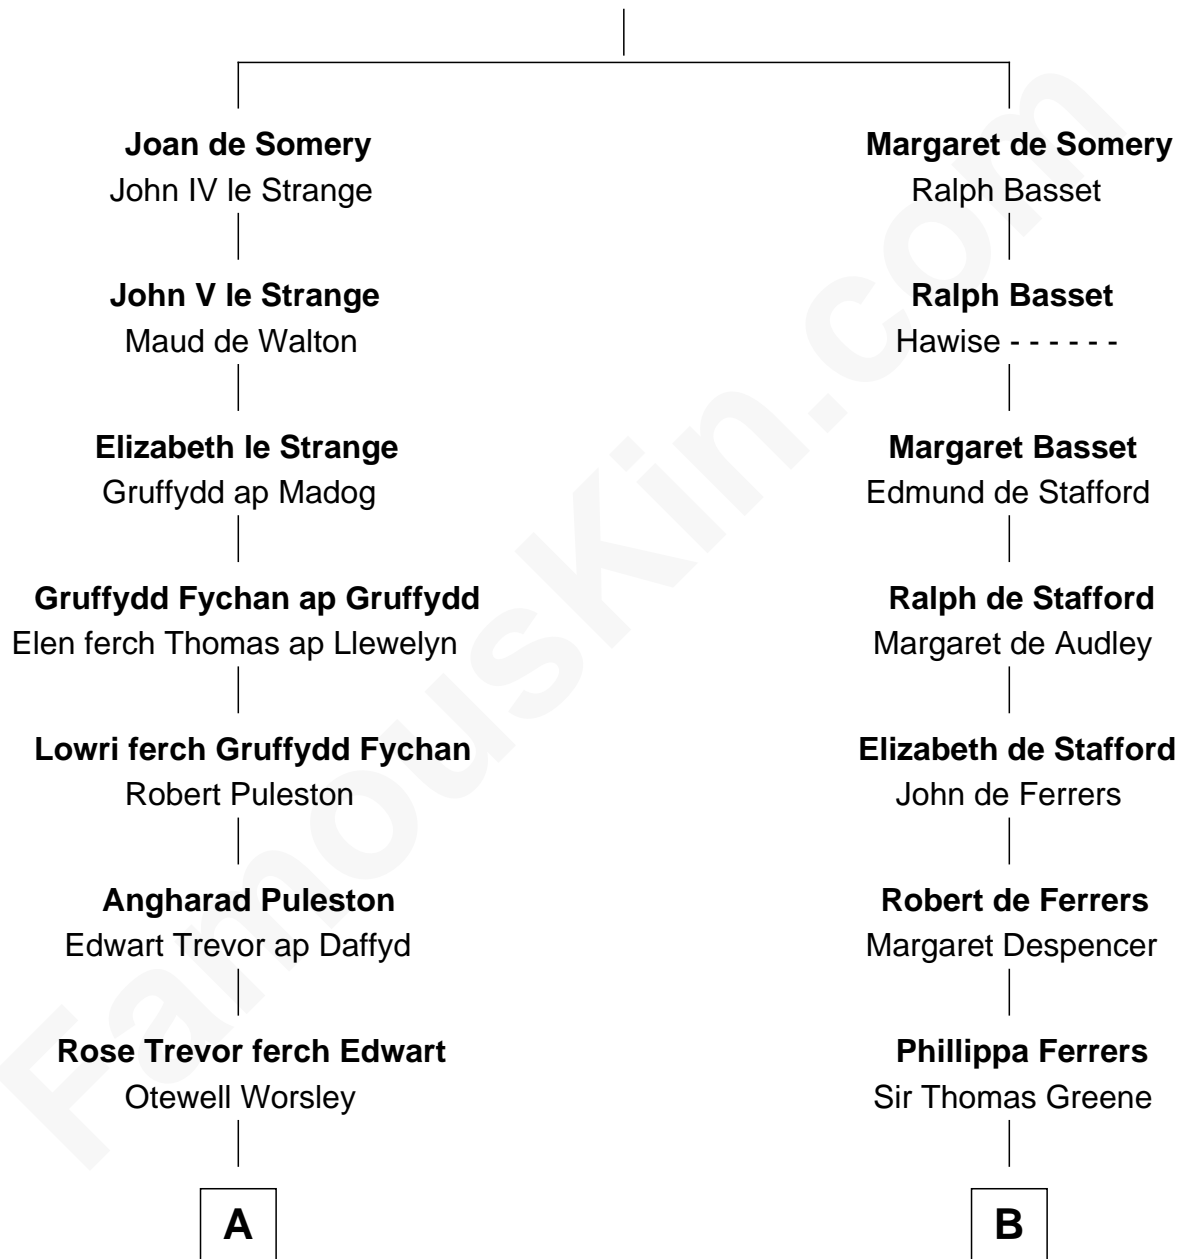

## Relationship Chart of

### Eliphalet Remington

Founder of Remington Arms Company

15th cousin 3 times removed of

**Jonathan Swift**

Author of *Gulliver's Travels*

**Sir Roger de Somery**

Nichole d'Aubenev

**C**

**Elizabeth Kilbourn**  
Eliphalet Remington

**Eliphalet Remington**  
*Founder of Remington Arms Company*

FamousKin.com