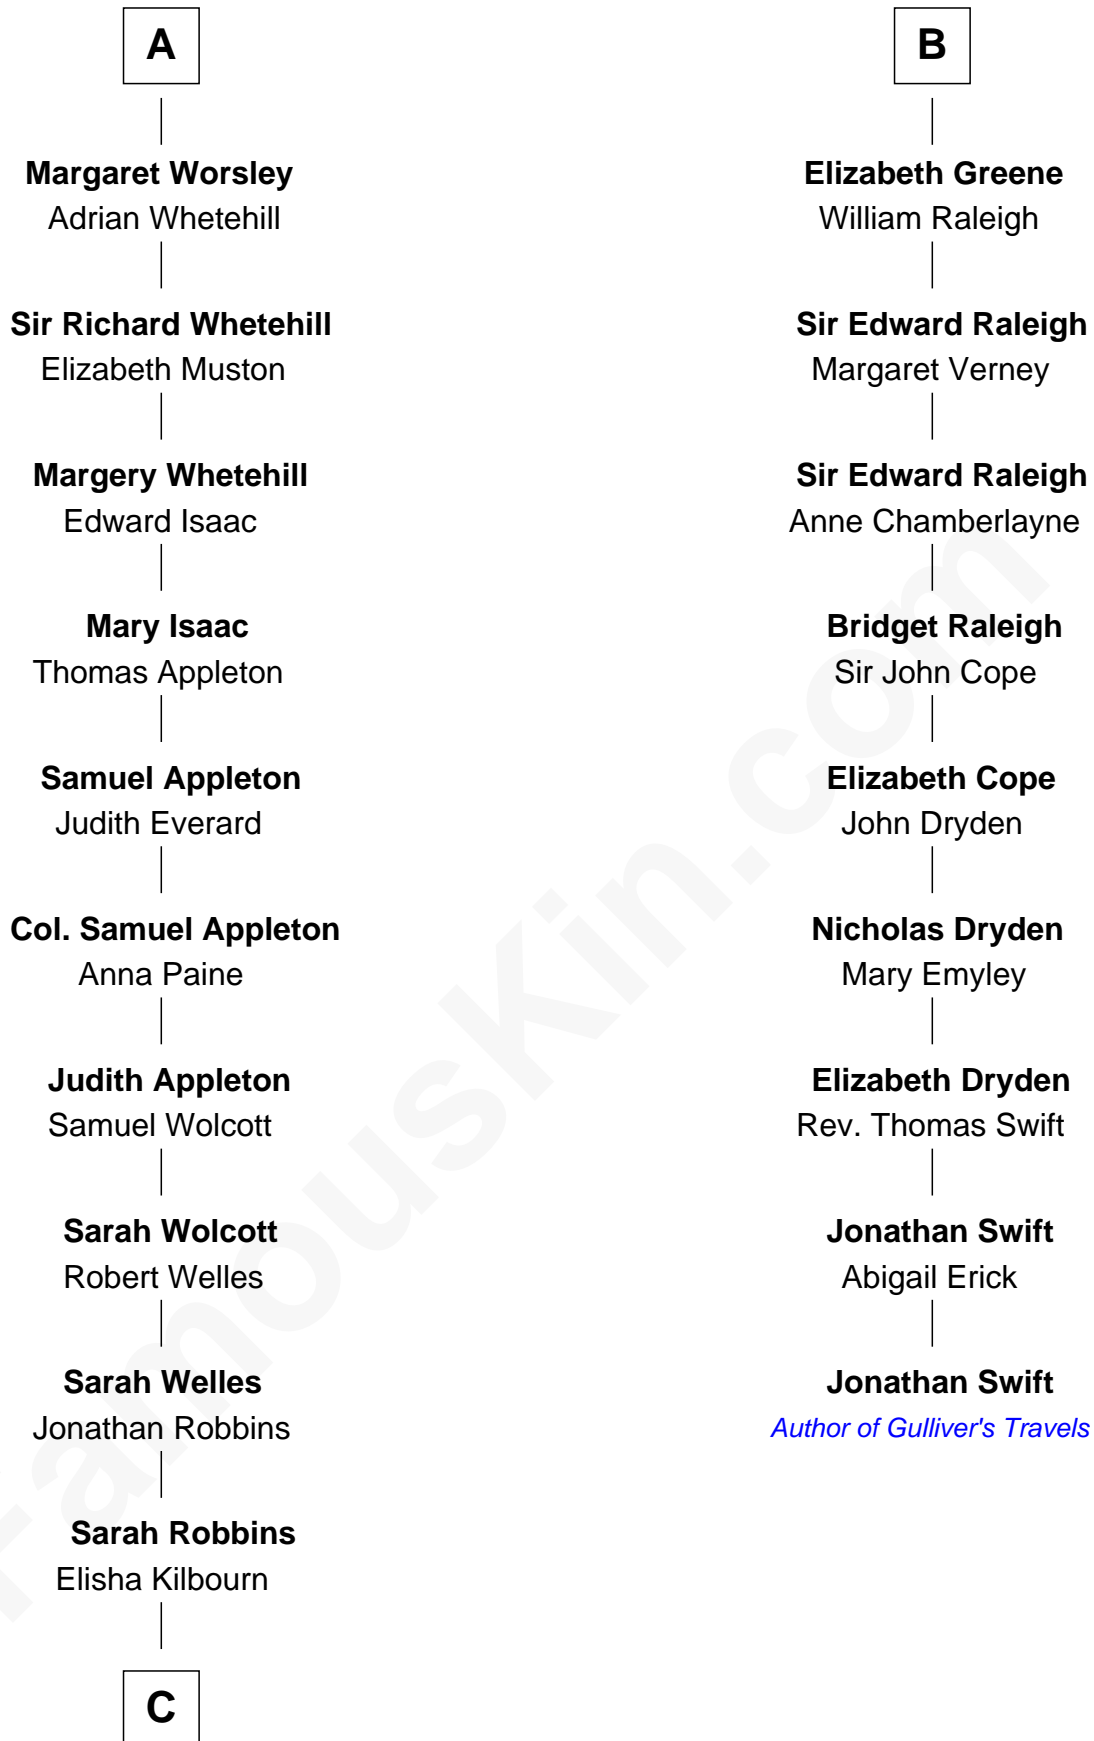

## Relationship Chart of

### Eliphalet Remington

Founder of Remington Arms Company

15th cousin 3 times removed of

**Jonathan Swift**

Author of *Gulliver's Travels*

**Sir Roger de Somery**

Nichole d'Aubenev

**C**

**Elizabeth Kilbourn**  
Eliphalet Remington

**Eliphalet Remington**  
*Founder of Remington Arms Company*

FamousKin.com