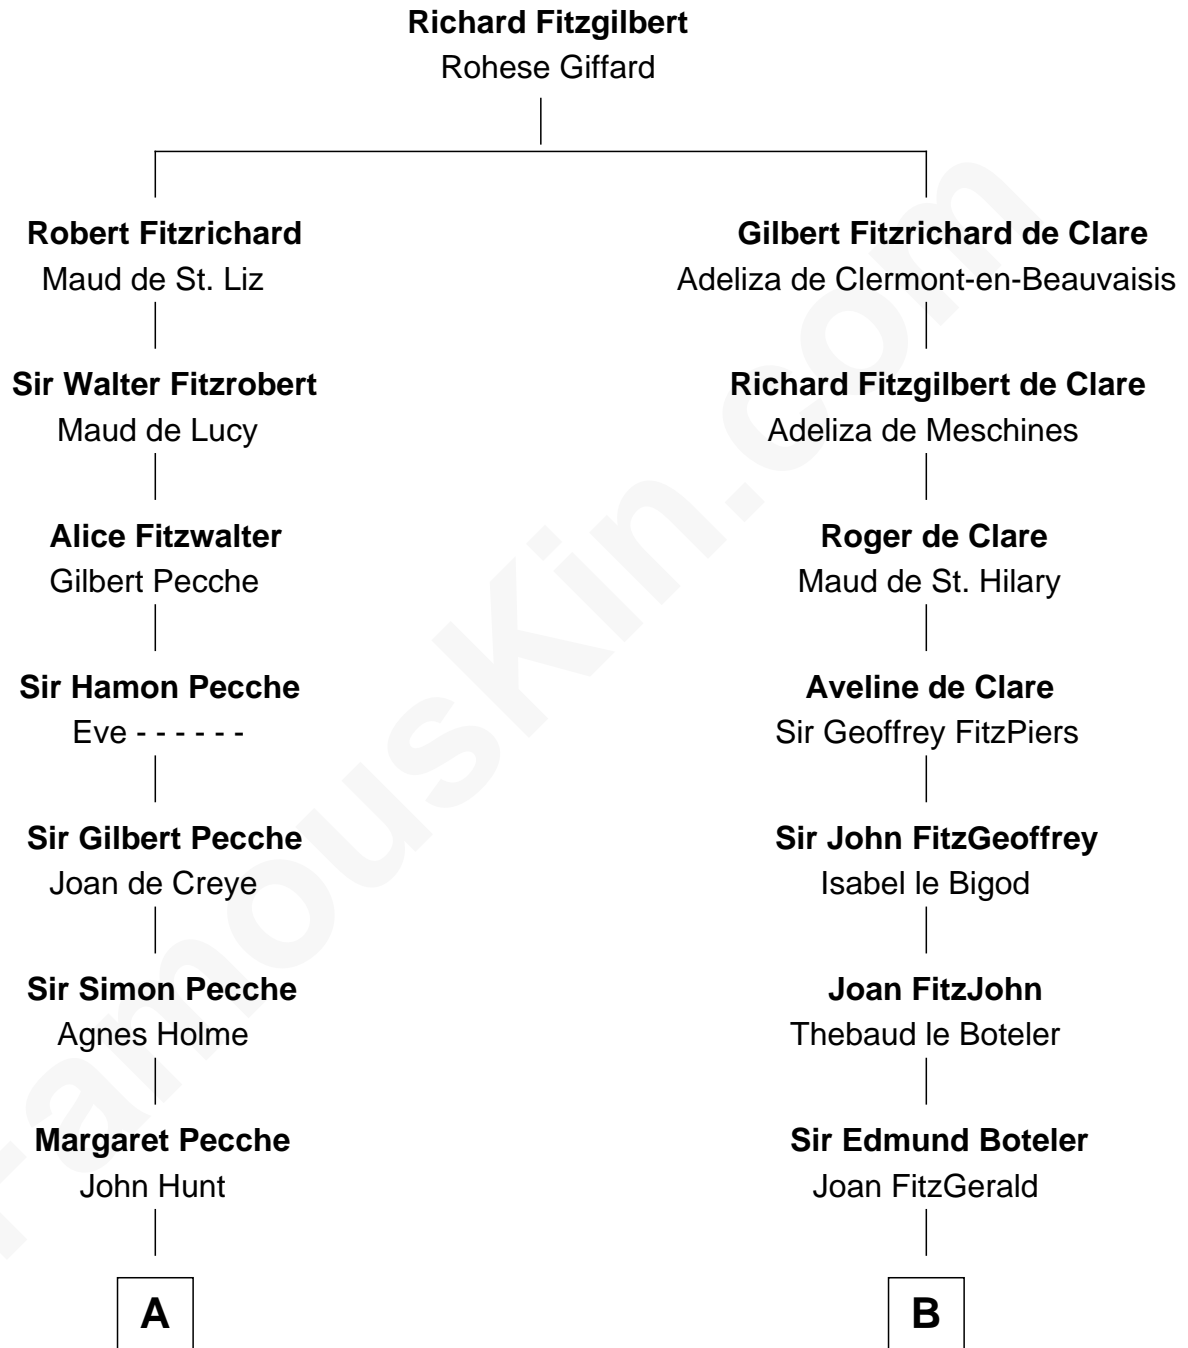

## Relationship Chart of

### Eliphalet Remington

Founder of Remington Arms Company

20th cousin 1 time removed of

**Jonathan Swift**

Author of Gulliver's Travels

**C**

**Sarah Wolcott**  
Robert Welles

**Sarah Welles**  
Jonathan Robbins