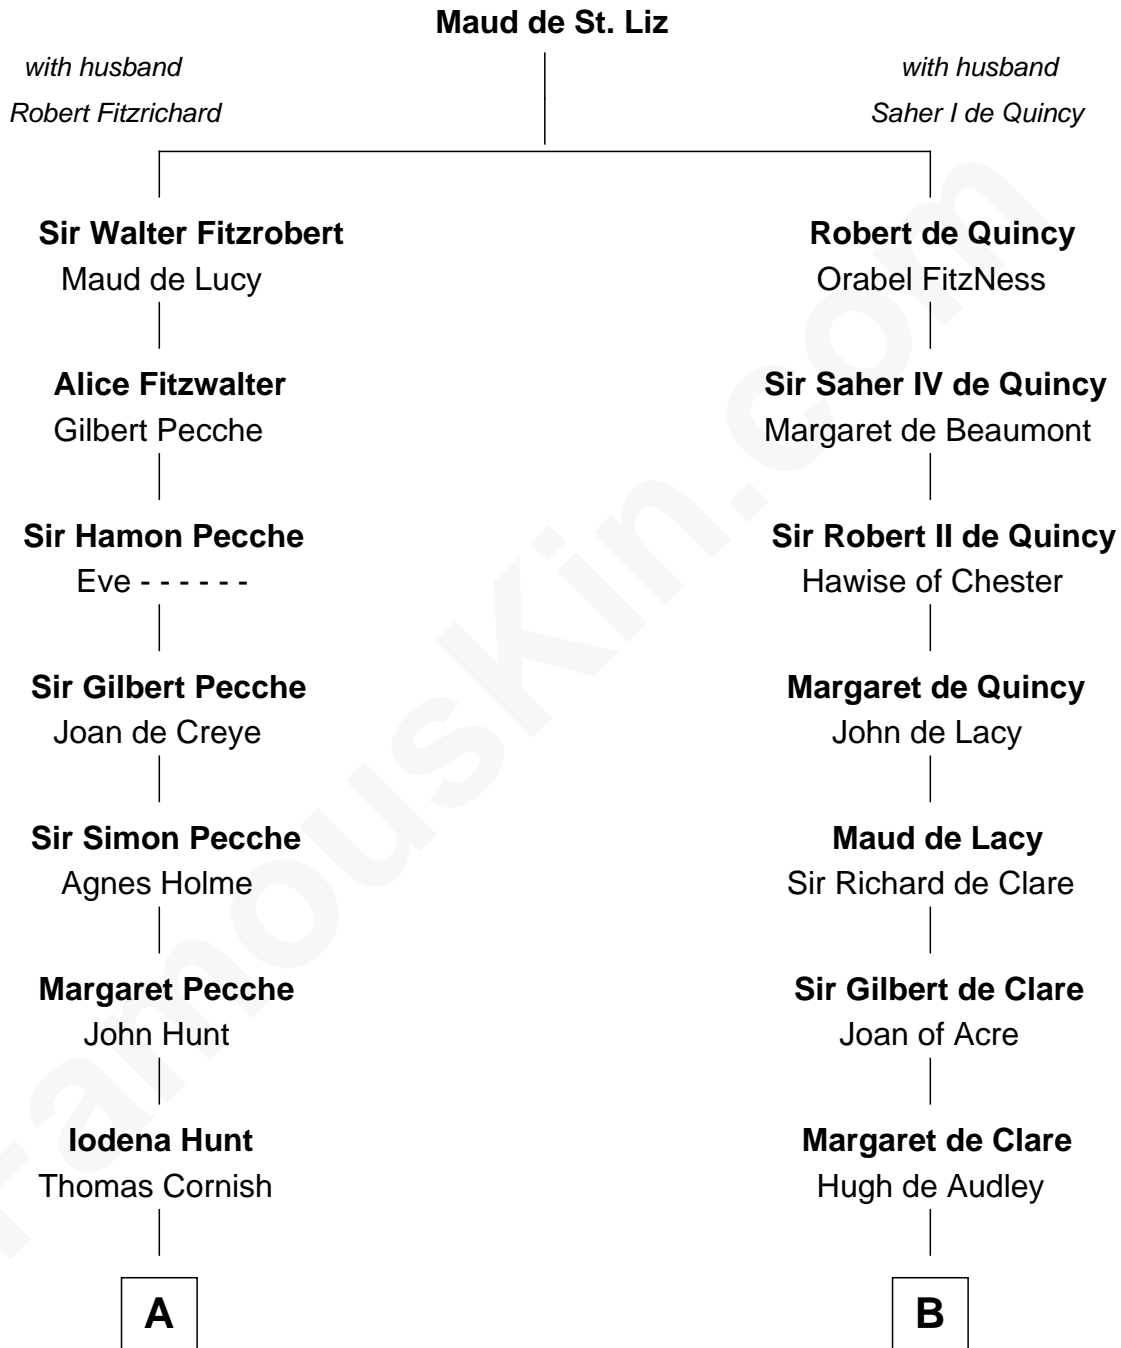

FamousKin.com

Relationship Chart of

Eliphalet Remington

Founder of Remington Arms Company

19th cousin 1 time removed of

Jonathan Swift

Author of Gulliver's Travels

C

Sarah Welles
Jonathan Robbins

Sarah Robbins
Elisha Kilbourn

Elizabeth Kilbourn
Eliphalet Remington

Eliphalet Remington
Founder of Remington Arms Company

D

Elizabeth Dryden
Rev. Thomas Swift

Jonathan Swift
Abigail Erick