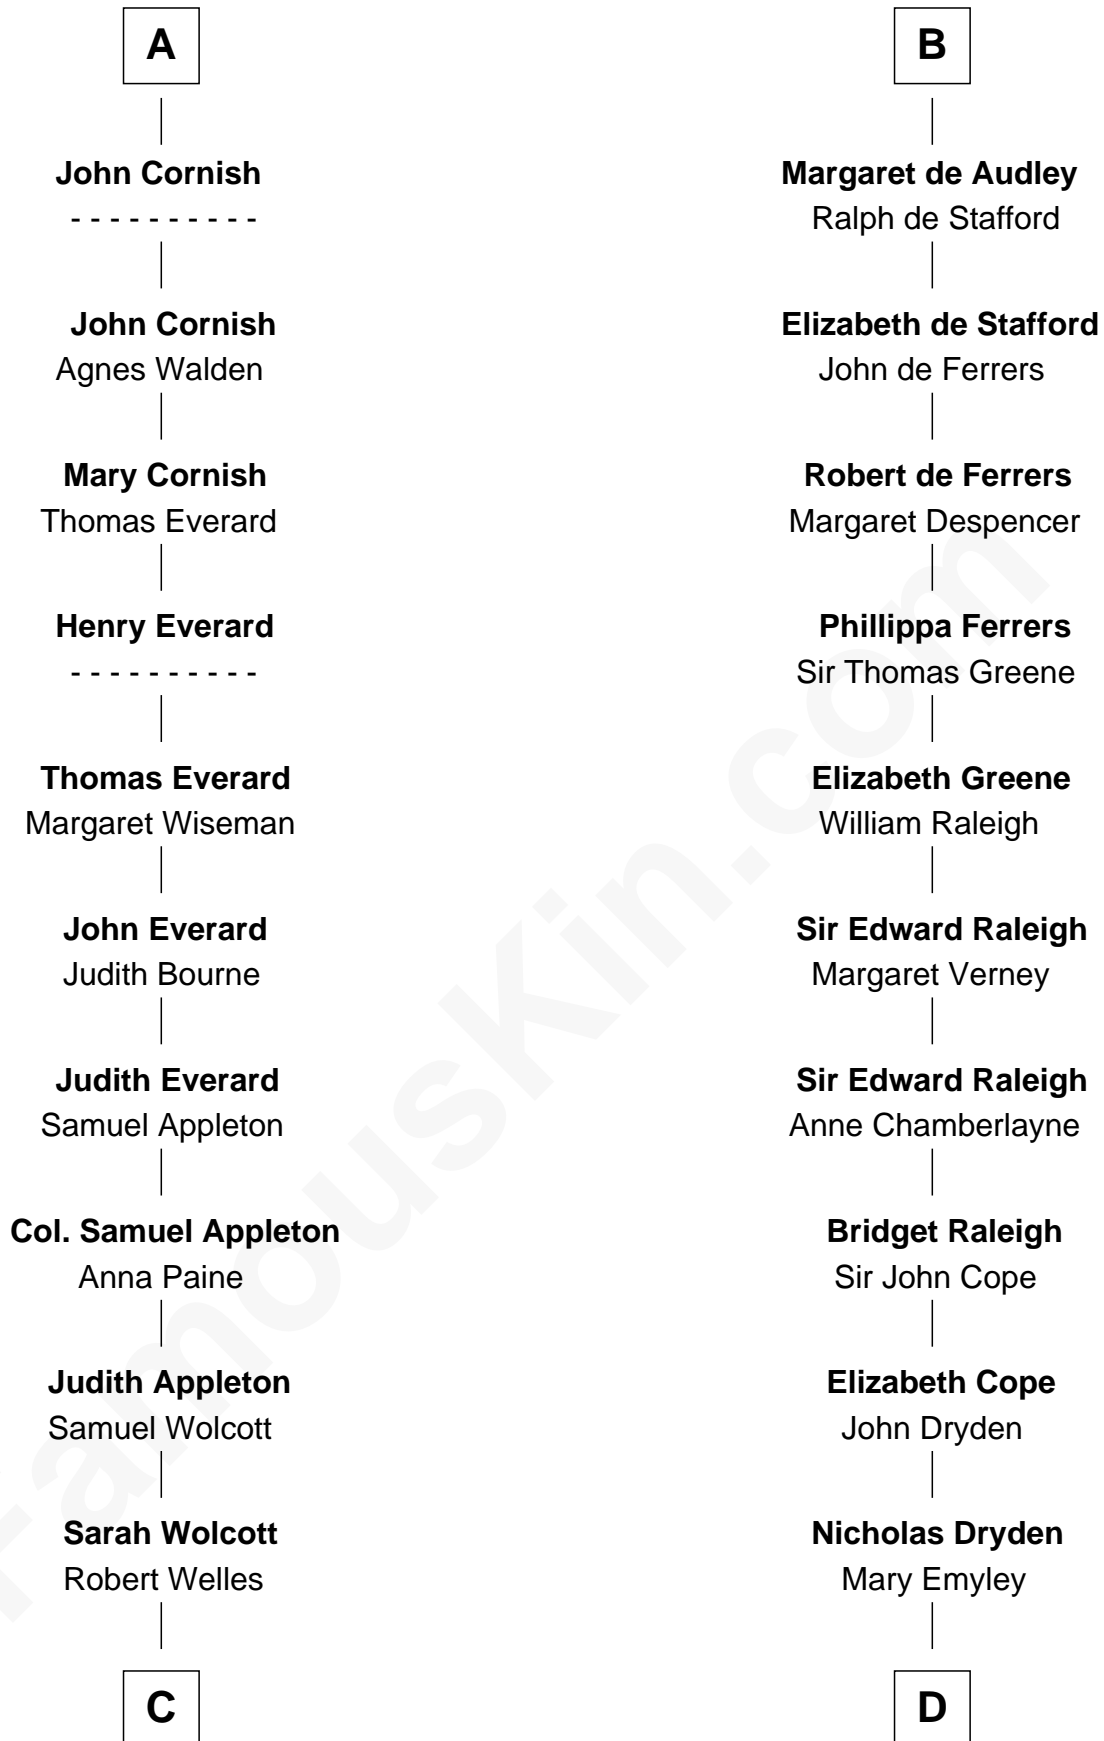

FamousKin.com

Relationship Chart of

Eliphalet Remington

Founder of Remington Arms Company

19th cousin 1 time removed of

Jonathan Swift

Author of Gulliver's Travels

C

Sarah Welles
Jonathan Robbins

Sarah Robbins
Elisha Kilbourn

Elizabeth Kilbourn
Eliphalet Remington

Eliphalet Remington
Founder of Remington Arms Company

D

Elizabeth Dryden
Rev. Thomas Swift

Jonathan Swift
Abigail Erick