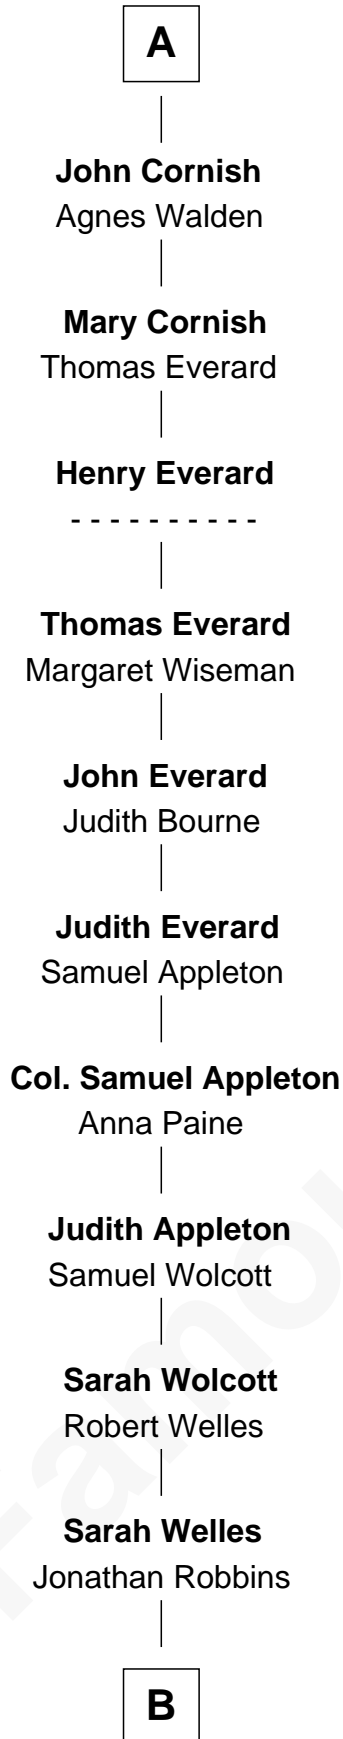

FamousKin.com Relationship Chart of Eliphalet Remington

Founder of Remington Arms Company

17th great-grandnephew of

Robert Fitzwalter
Magna Carta Surety

Sir Walter Fitzrobert
Maud de Lucy

Alice Fitzwalter
Gilbert Pecche

Robert Fitzwalter
Magna Carta Surety

Sir Hamon Pecche
Eve -----

Sir Gilbert Pecche
Joan de Creye

Sir Simon Pecche
Agnes Holme

Margaret Pecche
John Hunt

Iodena Hunt
Thomas Cornish

John Cornish

A

B

—
Sarah Robbins
Elisha Kilbourn

—
Elizabeth Kilbourn
Eliphalet Remington

—
Eliphalet Remington
Founder of Remington Arms Company

FamousKin.com