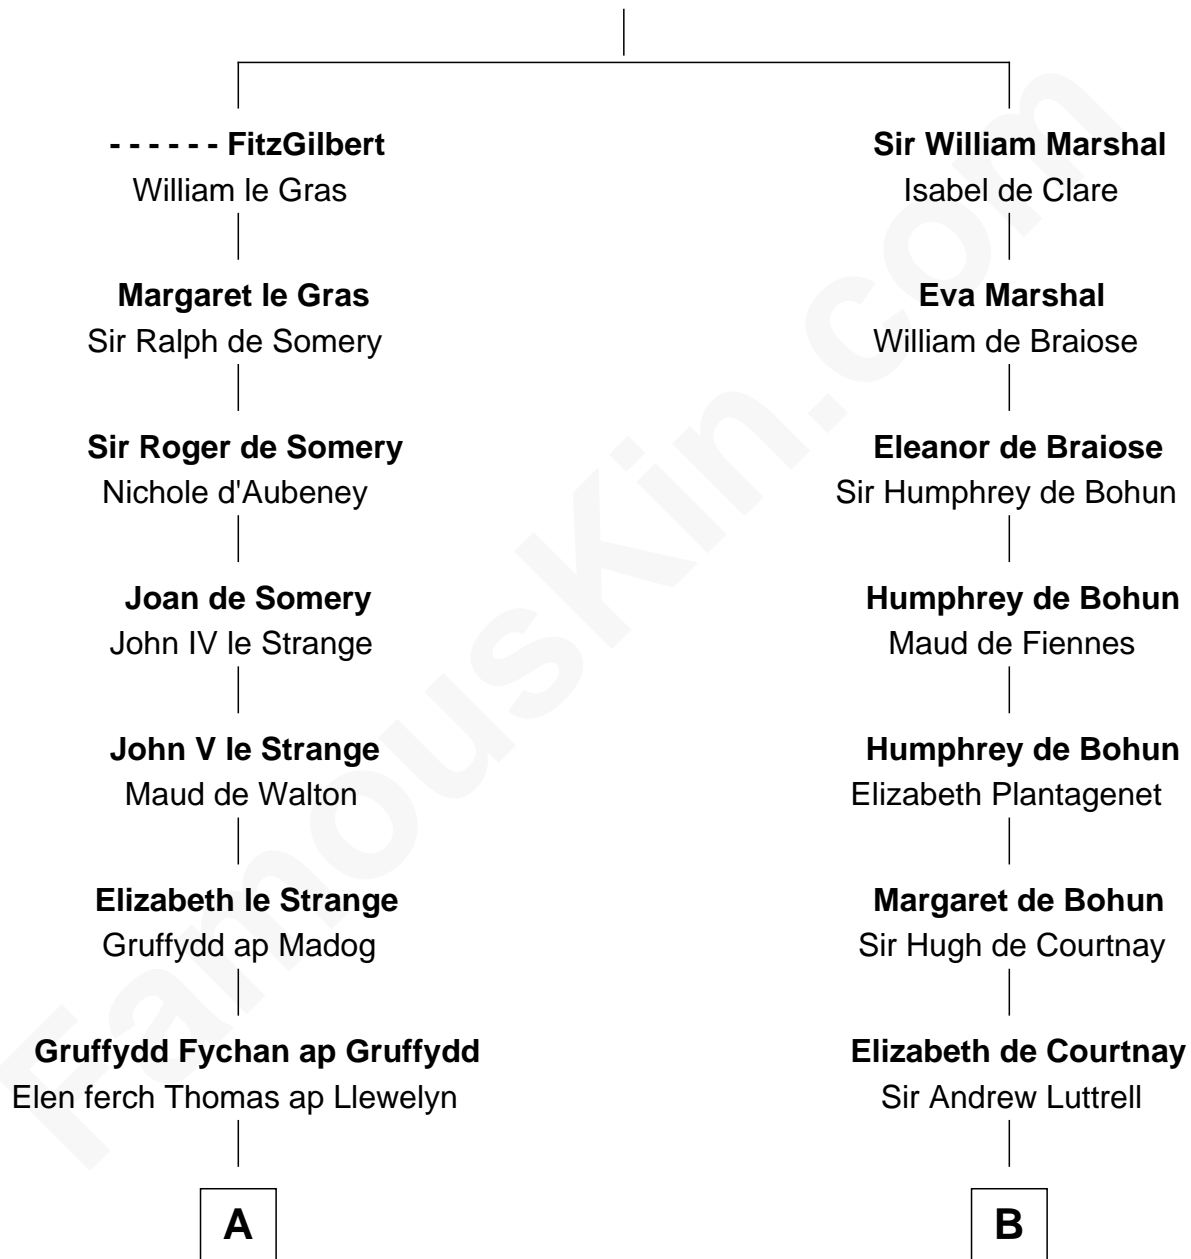

FamousKin.com

Relationship Chart of

Eliphalet Remington

Founder of Remington Arms Company

21st cousin of

Herman Melville

Author of *Moby Dick*

John FitzGilbert
Sybilla of Salisbury

C

Sarah Wolcott

Robert Welles

Sarah Welles

Jonathan Robbins

Sarah Robbins

Elisha Kilbourn

Elizabeth Kilbourn