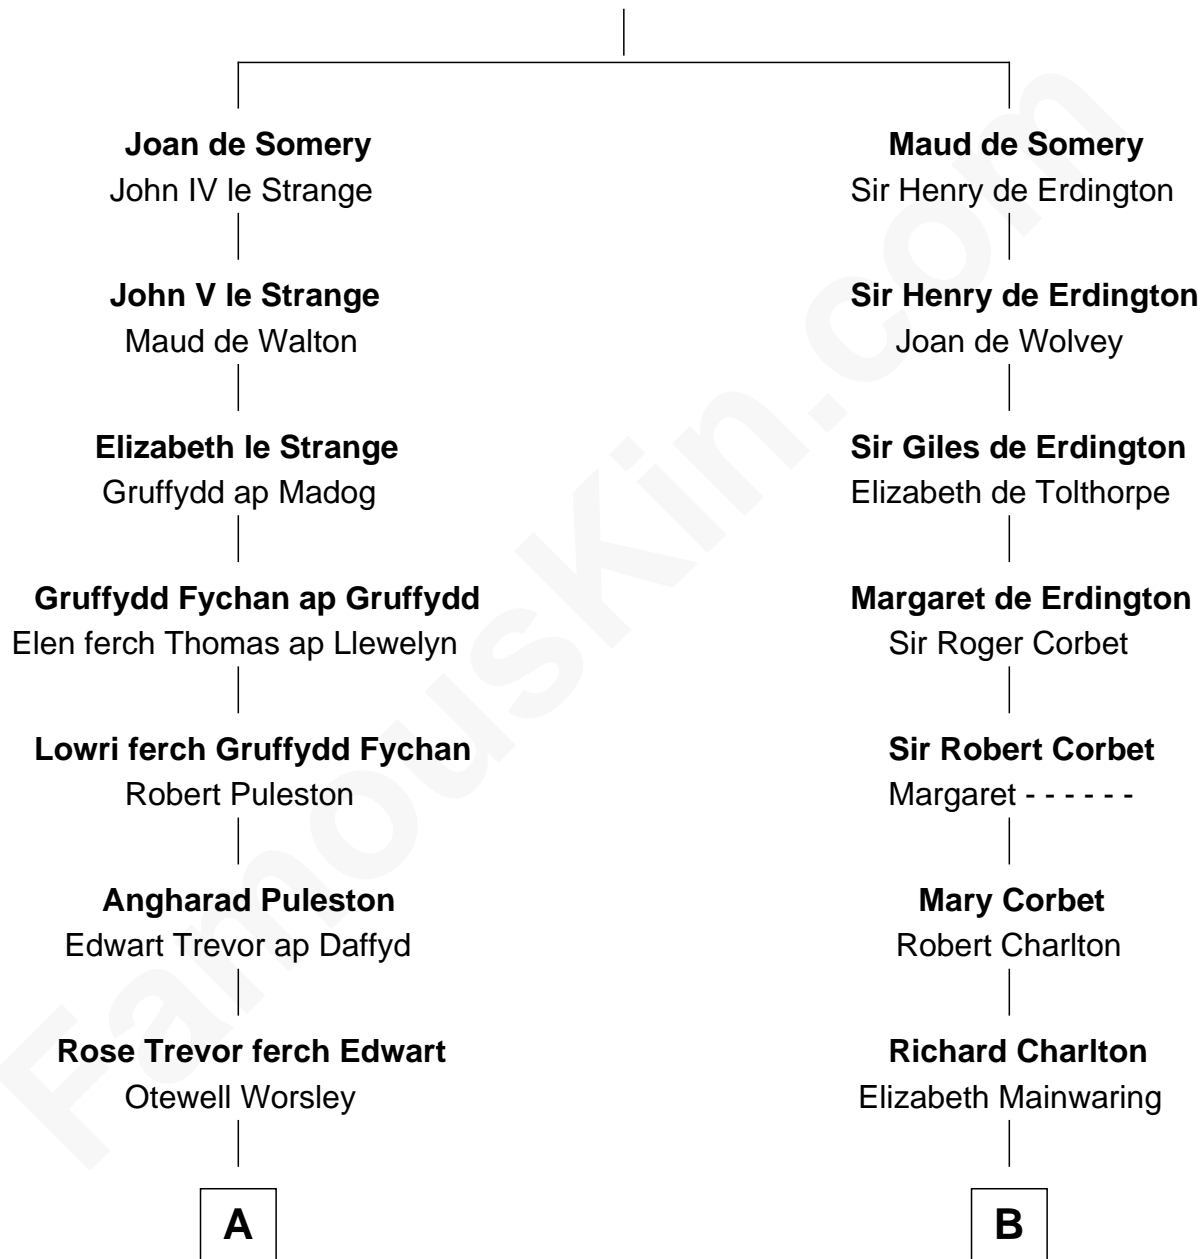

## Relationship Chart of

### Eliphalet Remington

Founder of Remington Arms Company

18th cousin 2 times removed of

**Dick Clark**

Radio and TV Host

**Sir Roger de Somery**

Nichole d'Aubenev

**C**

**Elizabeth Kilbourn**  
Eliphalet Remington

**Eliphalet Remington**  
*Founder of Remington Arms Company*

**D**

**George Barnard**  
Jane Sophia Fuller

**Charles Fuller Barnard**  
Anna May Aldridge

**Julia Fuller Barnard**  
Richard Augustus Clark