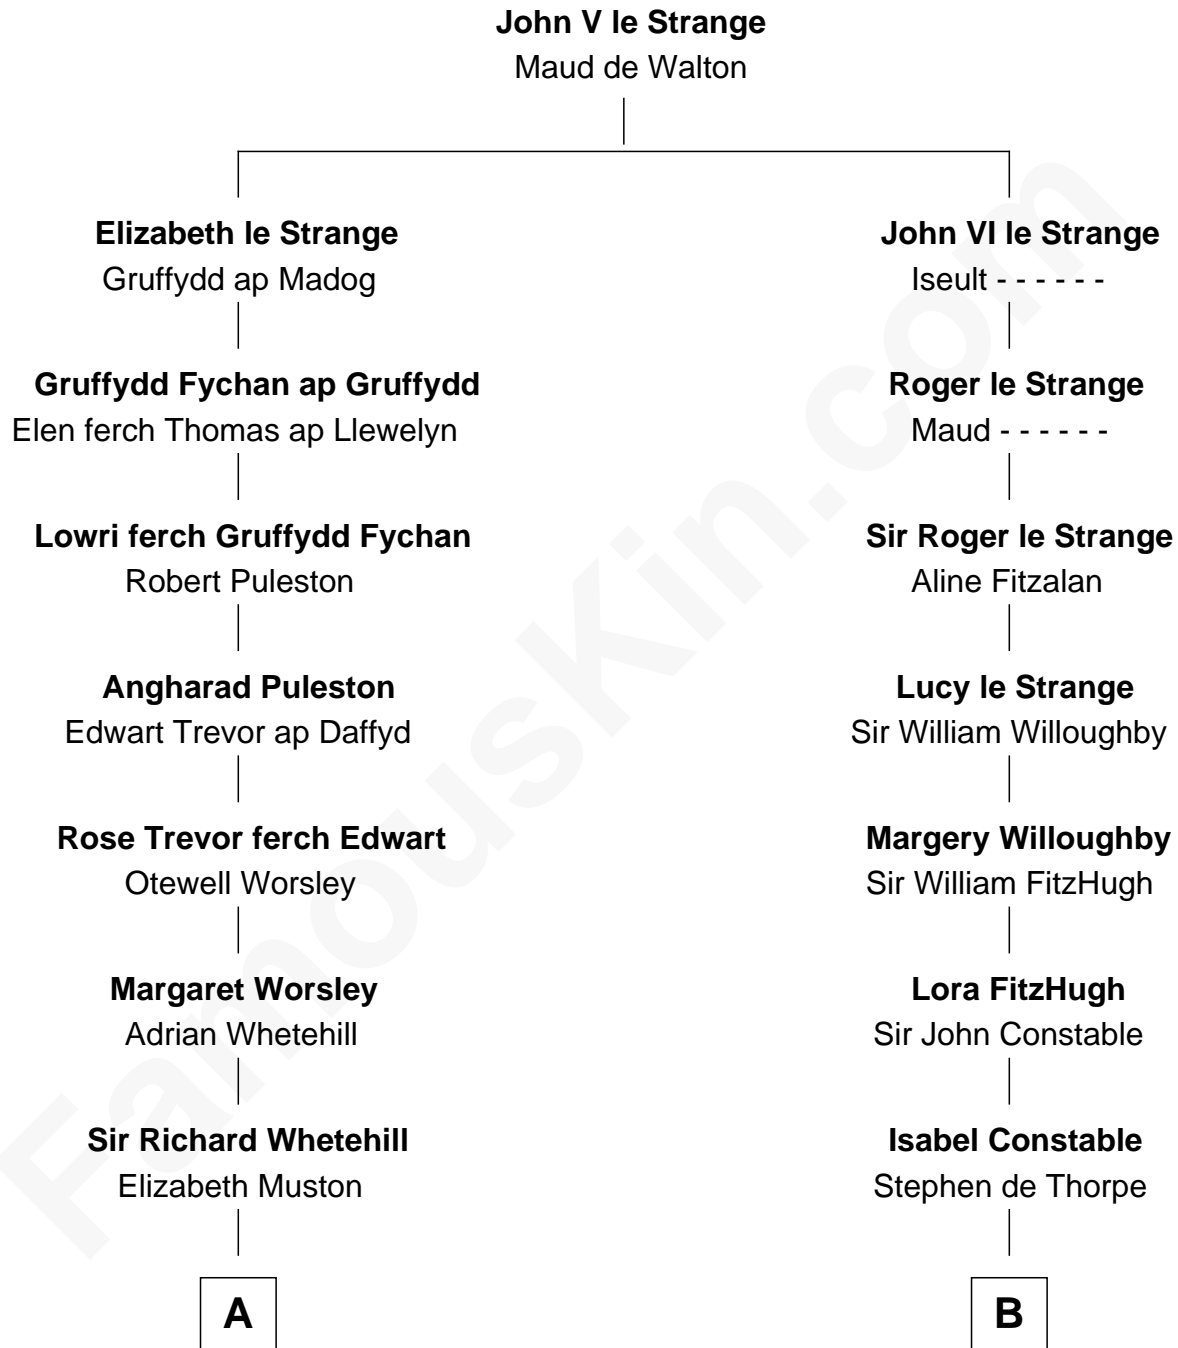

FamousKin.com

Relationship Chart of

Eliphalet Remington

Founder of Remington Arms Company

16th cousin 2 times removed of

Charles A. Pillsbury

Co-Founder of C.A. Pillsbury Co.

C