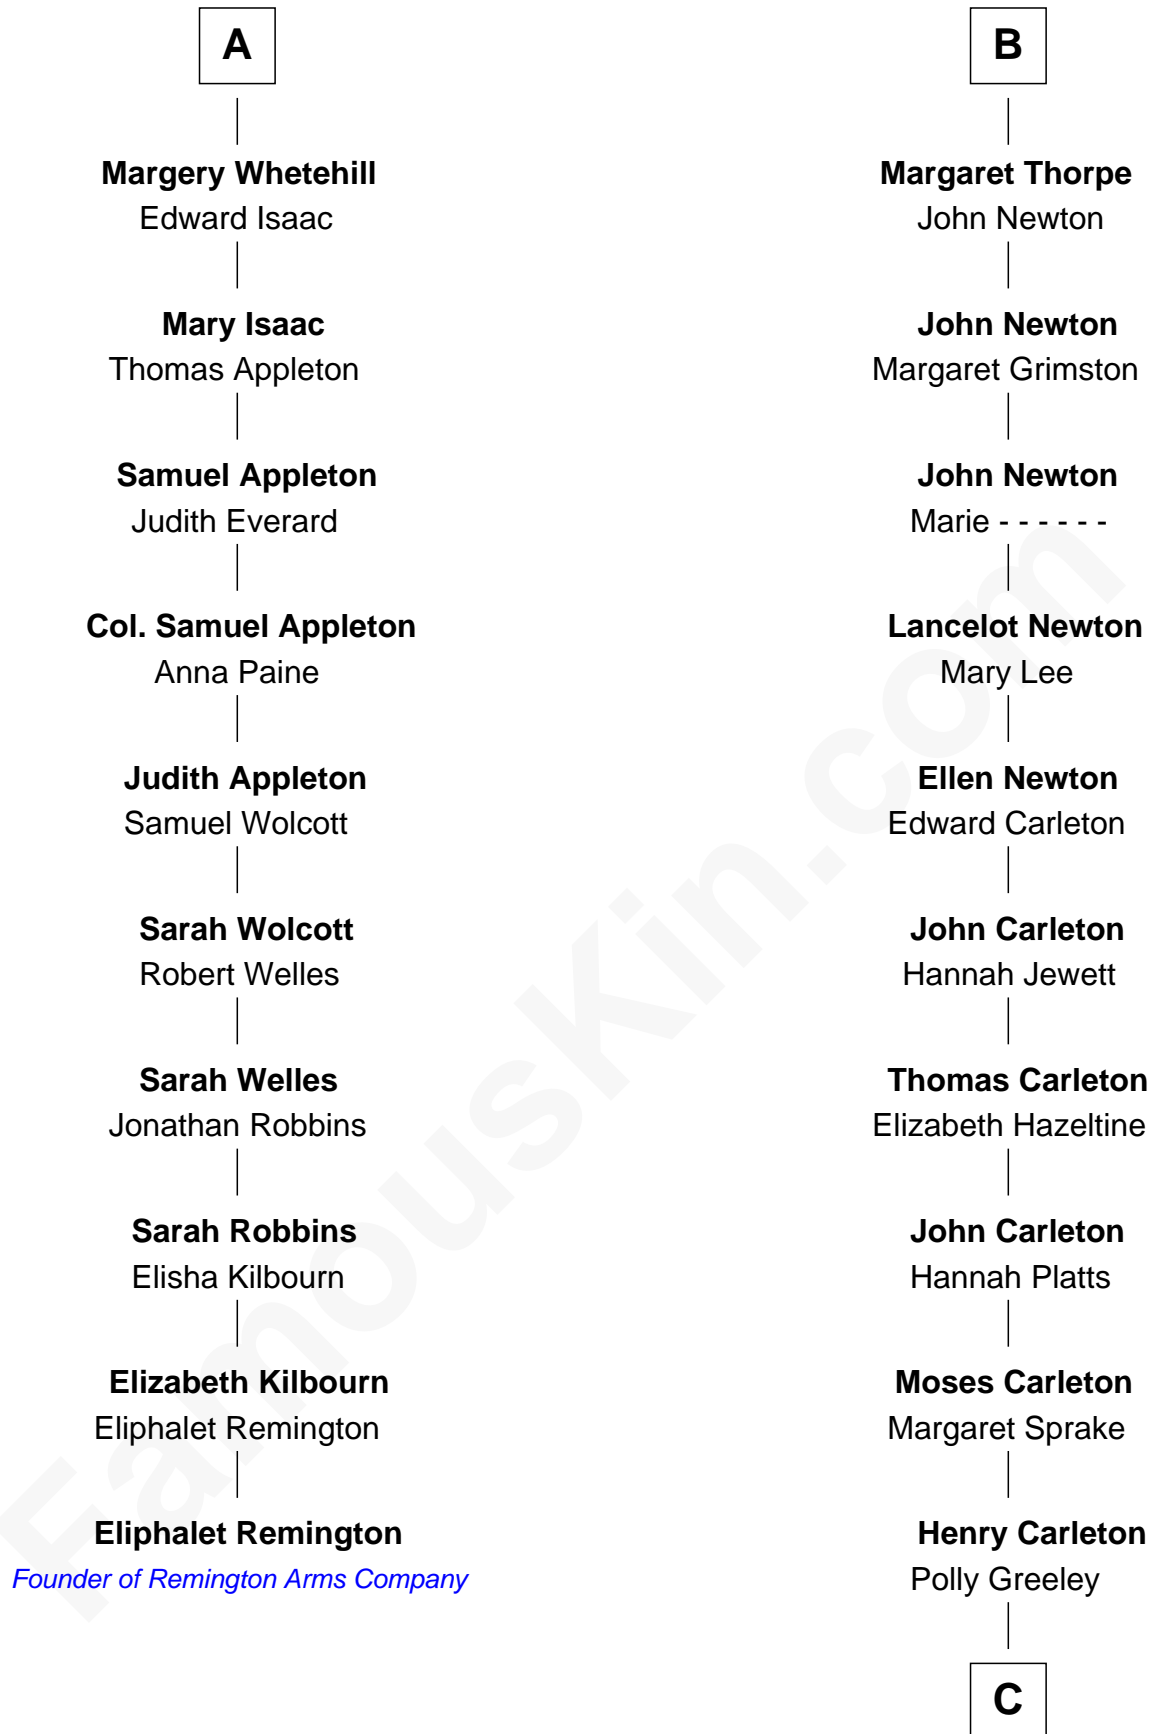

FamousKin.com

Relationship Chart of

Eliphalet Remington

Founder of Remington Arms Company

16th cousin 2 times removed of

Charles A. Pillsbury

Co-Founder of C.A. Pillsbury Co.

C

|
Margaret Sprague Carleton

George Alfred Pillsbury

|
Charles A. Pillsbury

Co-Founder of C.A. Pillsbury Co.

FamousKin.com