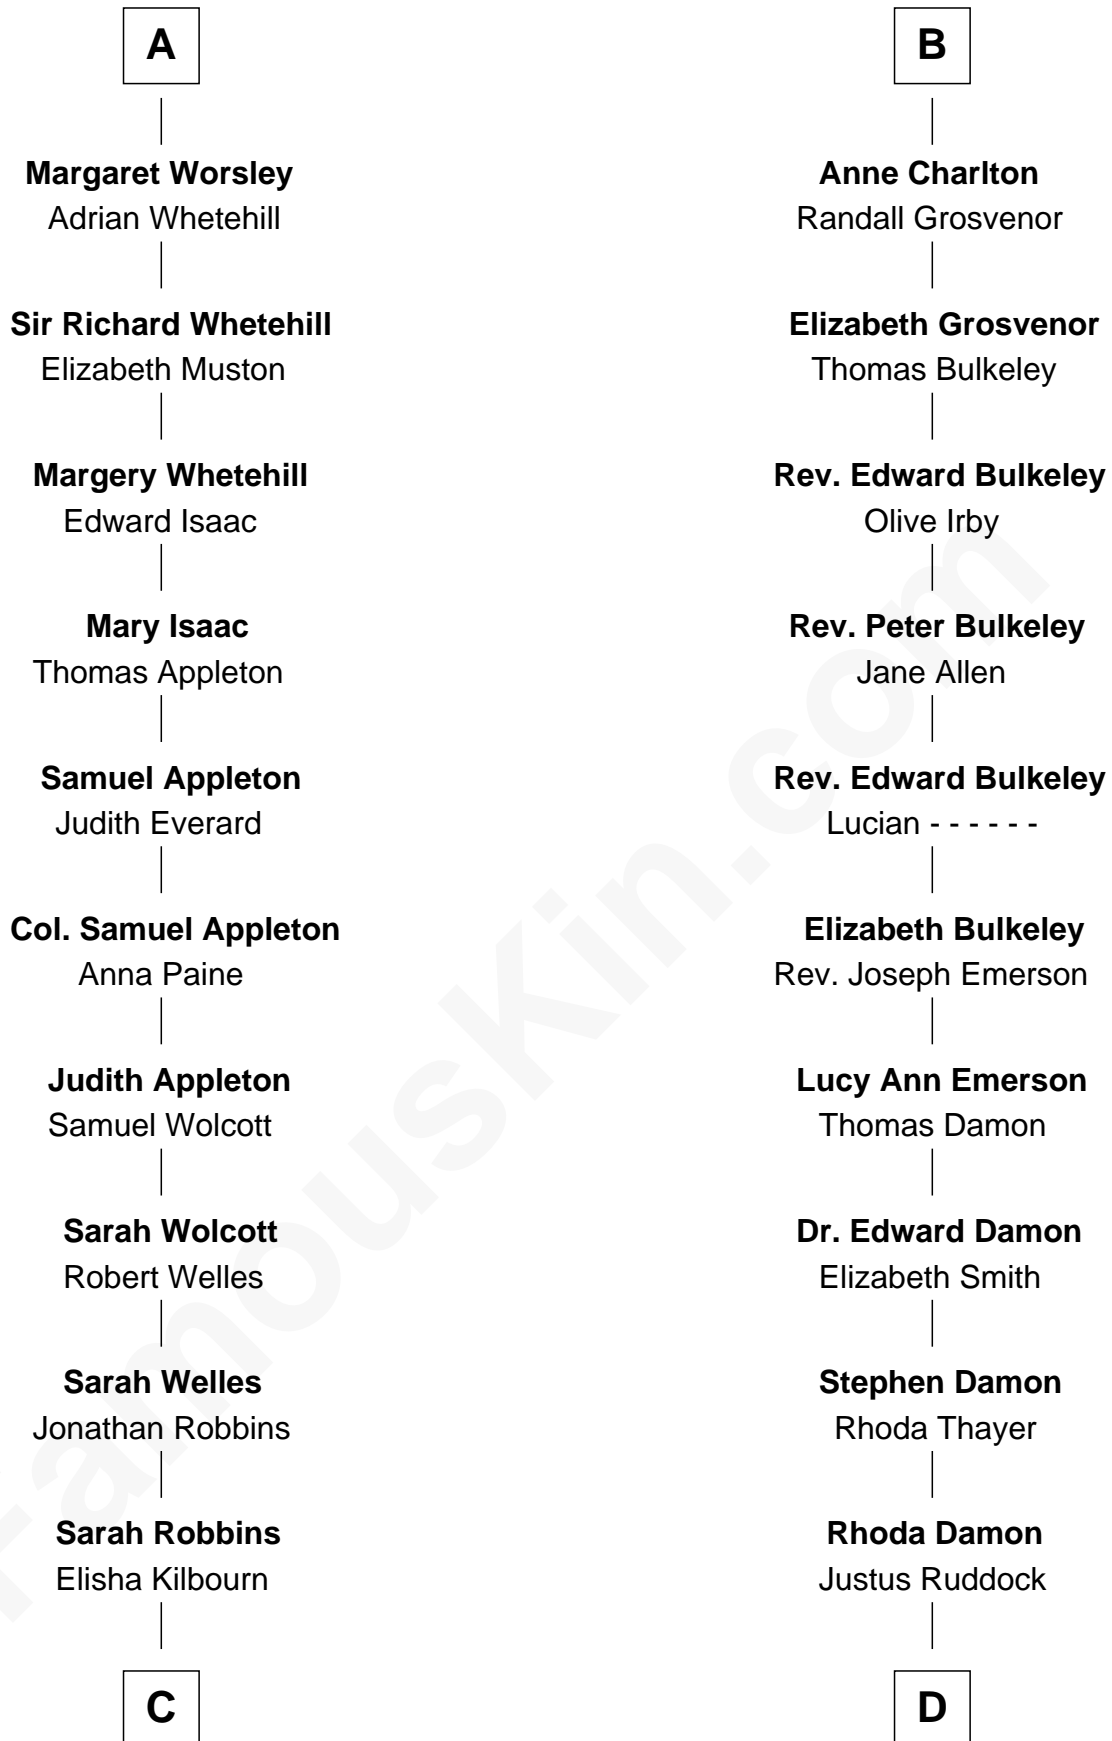

FamousKin.com

Relationship Chart of

Eliphalet Remington

Founder of Remington Arms Company

18th cousin 3 times removed of

Sarah Palin

9th Governor of Alaska

Sir Roger de Somery

Nichole d'Aubenev

C

Elizabeth Kilbourn
Eliphalet Remington

Eliphalet Remington
Founder of Remington Arms Company

D

Thomas S. Ruddock
Maria Nancy Newell

May Belle Ruddock
Henry Charles Brandt

Nellie Marie Brandt
Charles Francis Heath

Charles Richard Heath
Sarah Sheeran

Sarah Palin
9th Governor of Alaska

FamousKin.com