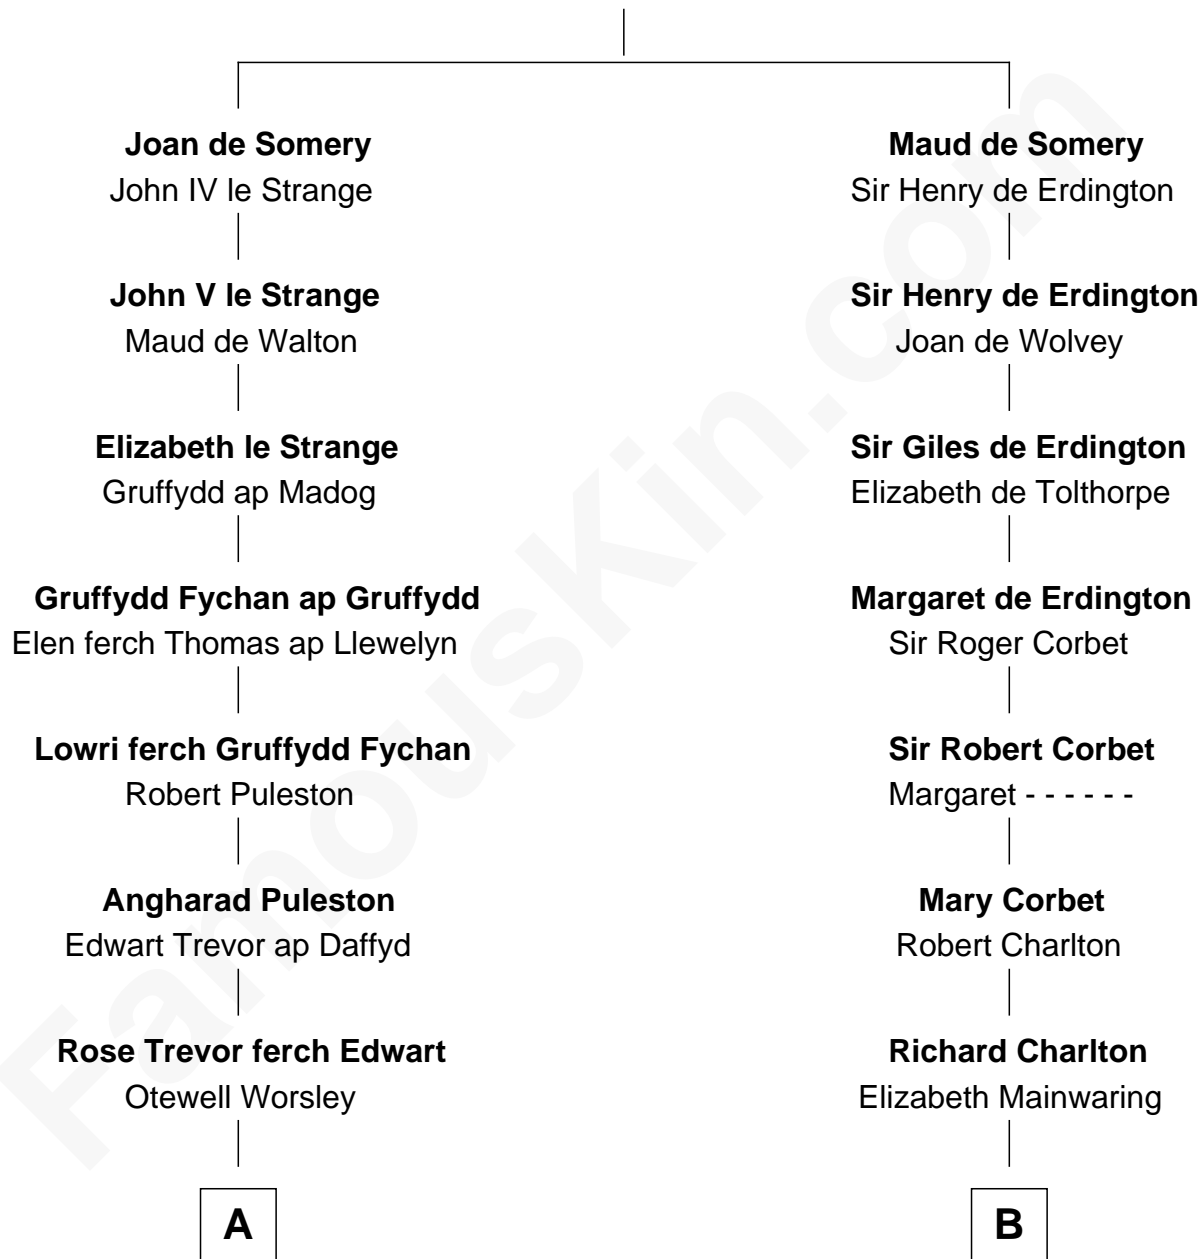

FamousKin.com

Relationship Chart of

Eliphalet Remington

Founder of Remington Arms Company

18th cousin 3 times removed of

Sarah Palin

9th Governor of Alaska

Sir Roger de Somery

Nichole d'Aubenev

C

Elizabeth Kilbourn
Eliphalet Remington

Eliphalet Remington
Founder of Remington Arms Company

D

Thomas S. Ruddock
Maria Nancy Newell

May Belle Ruddock
Henry Charles Brandt

Nellie Marie Brandt
Charles Francis Heath

Charles Richard Heath
Sarah Sheeran

Sarah Palin
9th Governor of Alaska

FamousKin.com