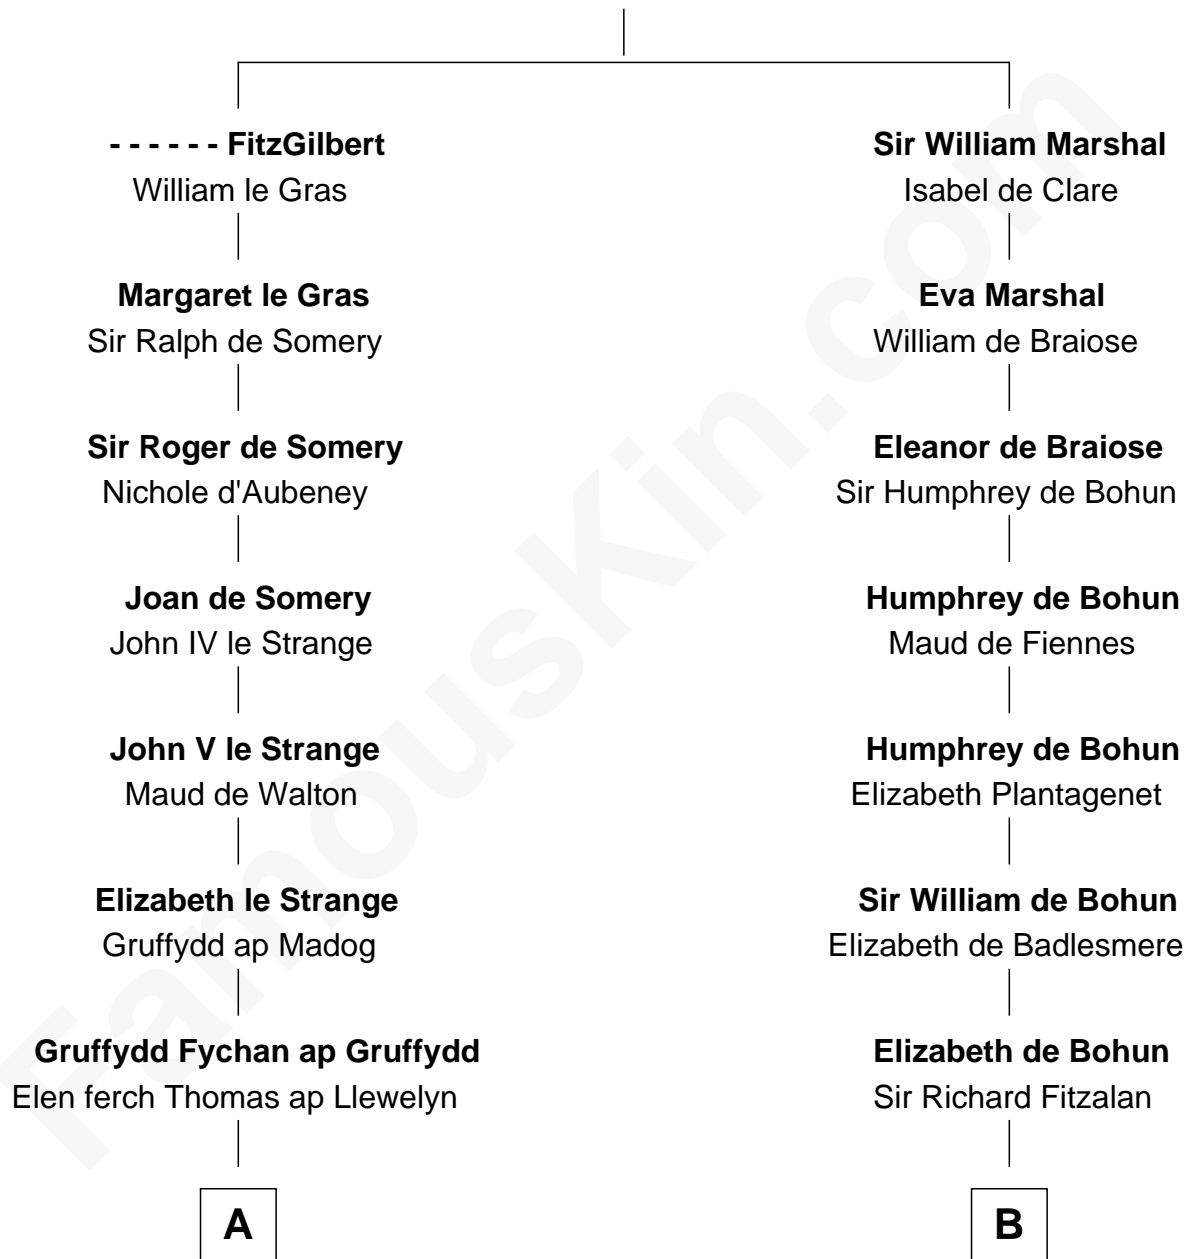

FamousKin.com

Relationship Chart of

Eliphalet Remington

Founder of Remington Arms Company

21st cousin of

Shubael D. Childs

Founder of S.D. Childs & Company

John FitzGilbert
Sybilla of Salisbury

C

Sarah Wolcott

Robert Welles

Sarah Welles

Jonathan Robbins

Sarah Robbins

Elisha Kilbourn

Elizabeth Kilbourn

Eliphalet Remington

Eliphalet Remington

Founder of Remington Arms Company

D

Elizabeth Wellington

John Fay

Benjamin Fay

Martha Miles