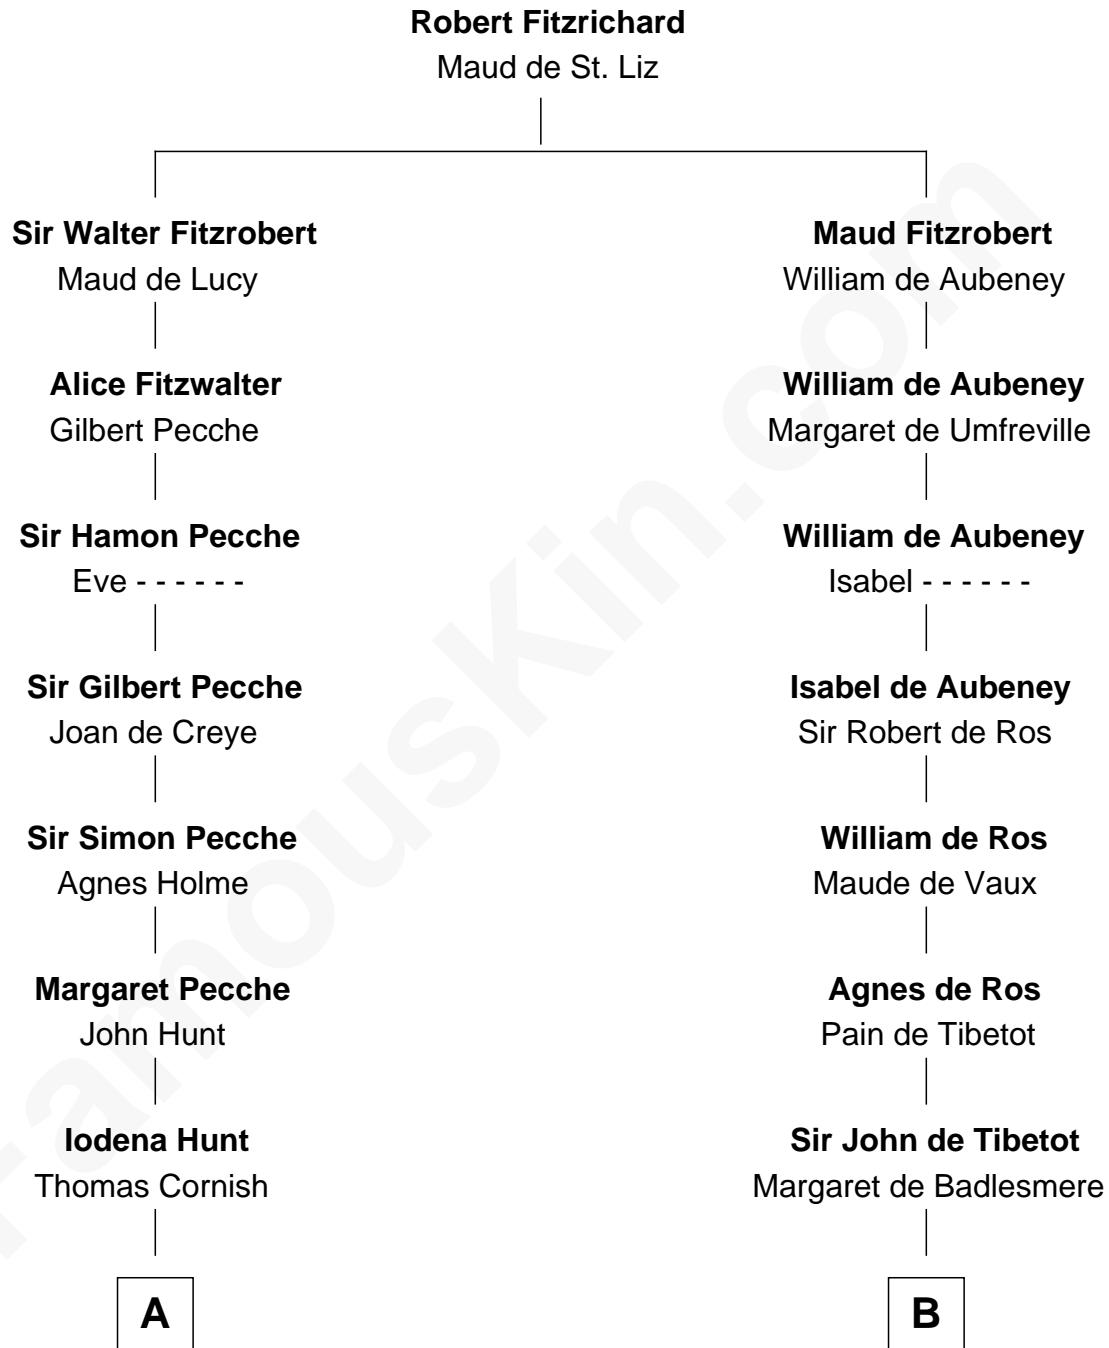

# FamousKin.com

## Relationship Chart of

### Eliphalet Remington

Founder of Remington Arms Company

20th cousin 1 time removed of

### Thomas Jefferson

3rd U.S. President and Signer of the Declaration of Independence

**C**

**Sarah Welles**  
Jonathan Robbins

**Sarah Robbins**  
Elisha Kilbourn

**Elizabeth Kilbourn**  
Eliphalet Remington