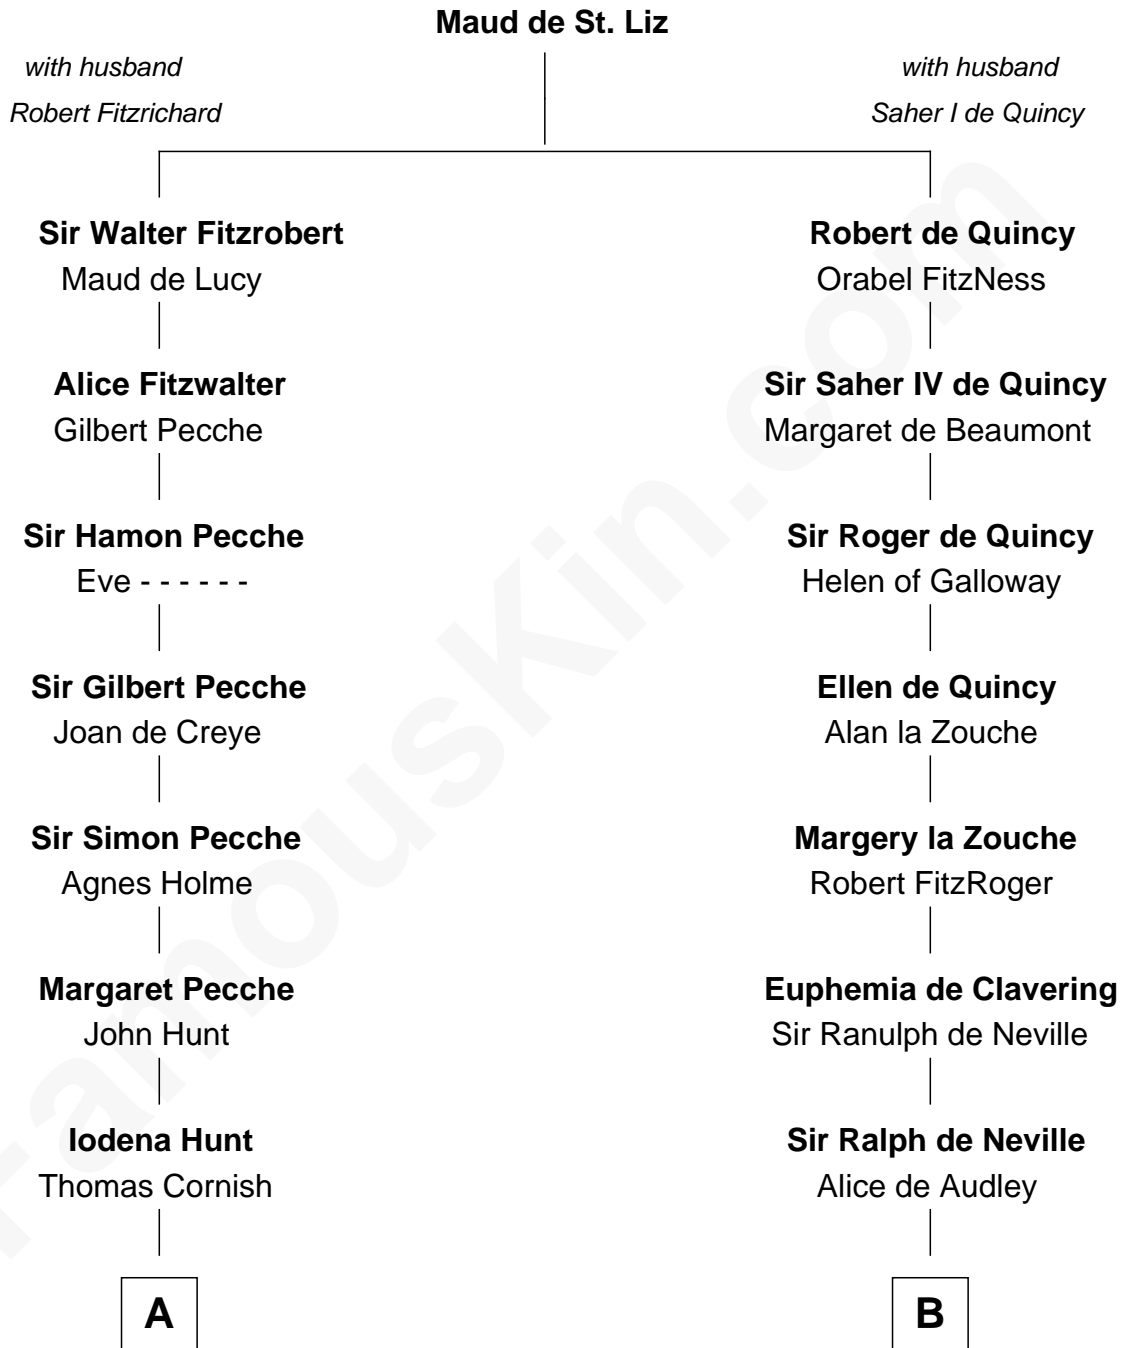

FamousKin.com

Relationship Chart of

Eliphalet Remington

Founder of Remington Arms Company

20th cousin of

Thomas Jefferson

3rd U.S. President and Signer of the Declaration of Independence

C

Sarah Welles
Jonathan Robbins

Sarah Robbins
Elisha Kilbourn

Elizabeth Kilbourn
Eliphalet Remington

Eliphalet Remington
Founder of Remington Arms Company

D

Col. William Randolph
Mary Isham

Isham Randolph
Jane Rogers