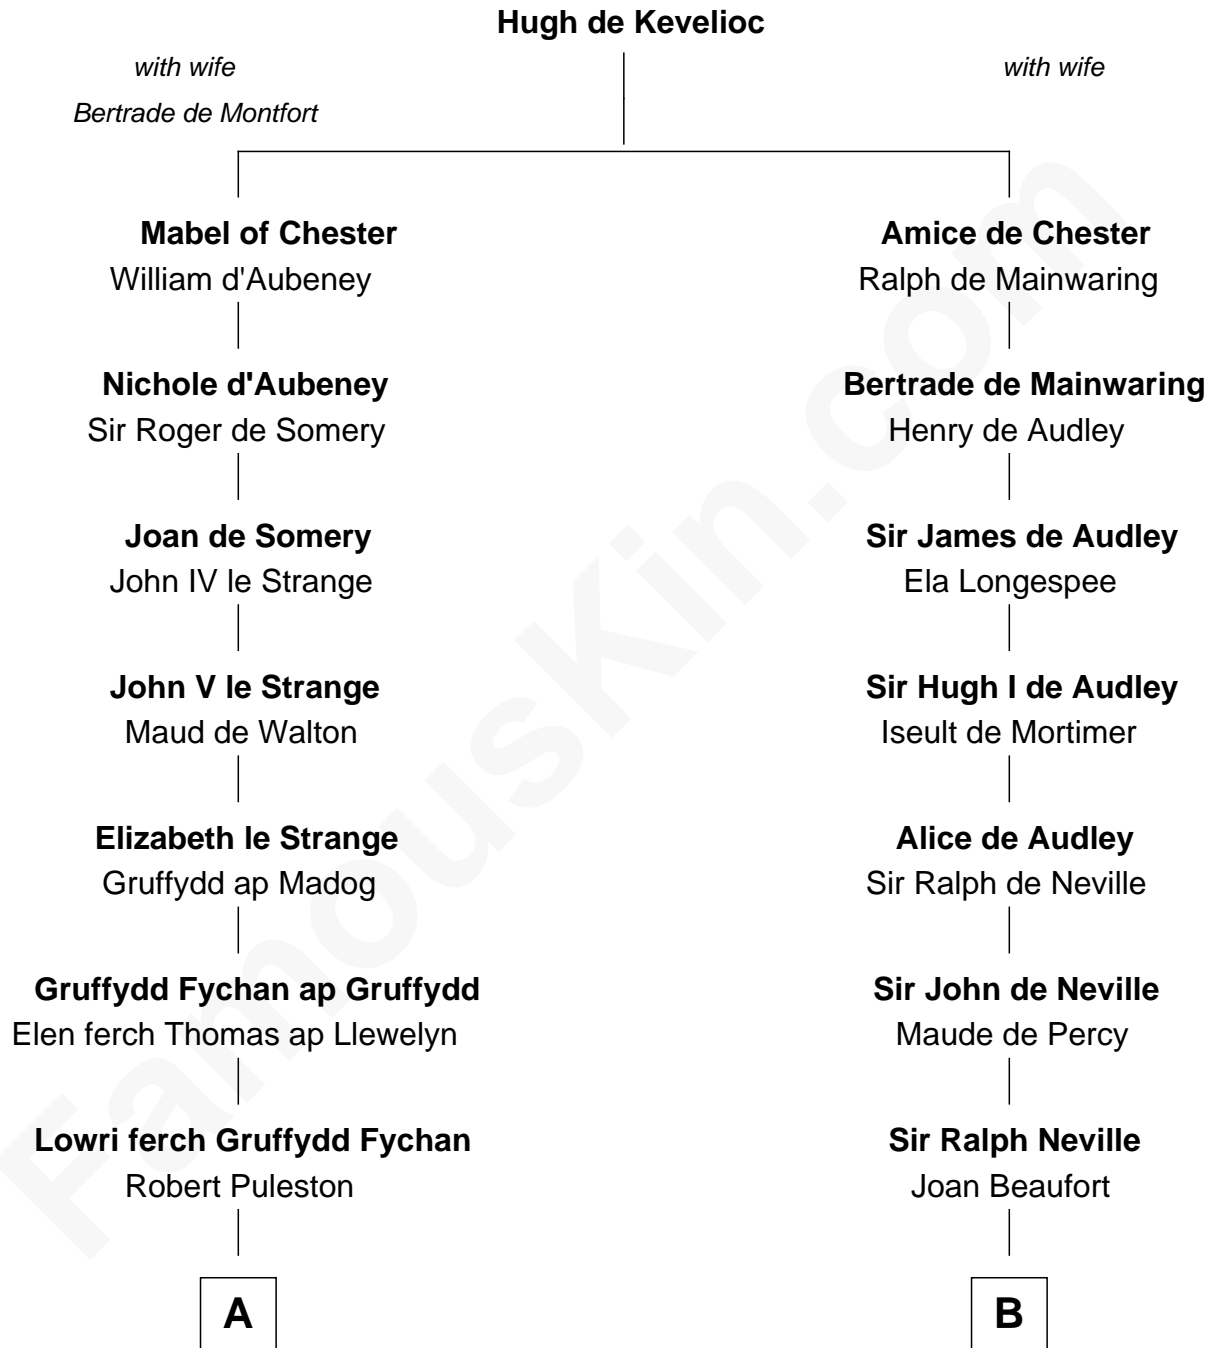

# FamousKin.com

## Relationship Chart of

### Eliphalet Remington

Founder of Remington Arms Company

18th cousin 2 times removed of

### Thomas Jefferson

3rd U.S. President and Signer of the Declaration of Independence

**C**

**Sarah Welles**  
Jonathan Robbins

**Sarah Robbins**  
Elisha Kilbourn

**Elizabeth Kilbourn**  
Eliphalet Remington