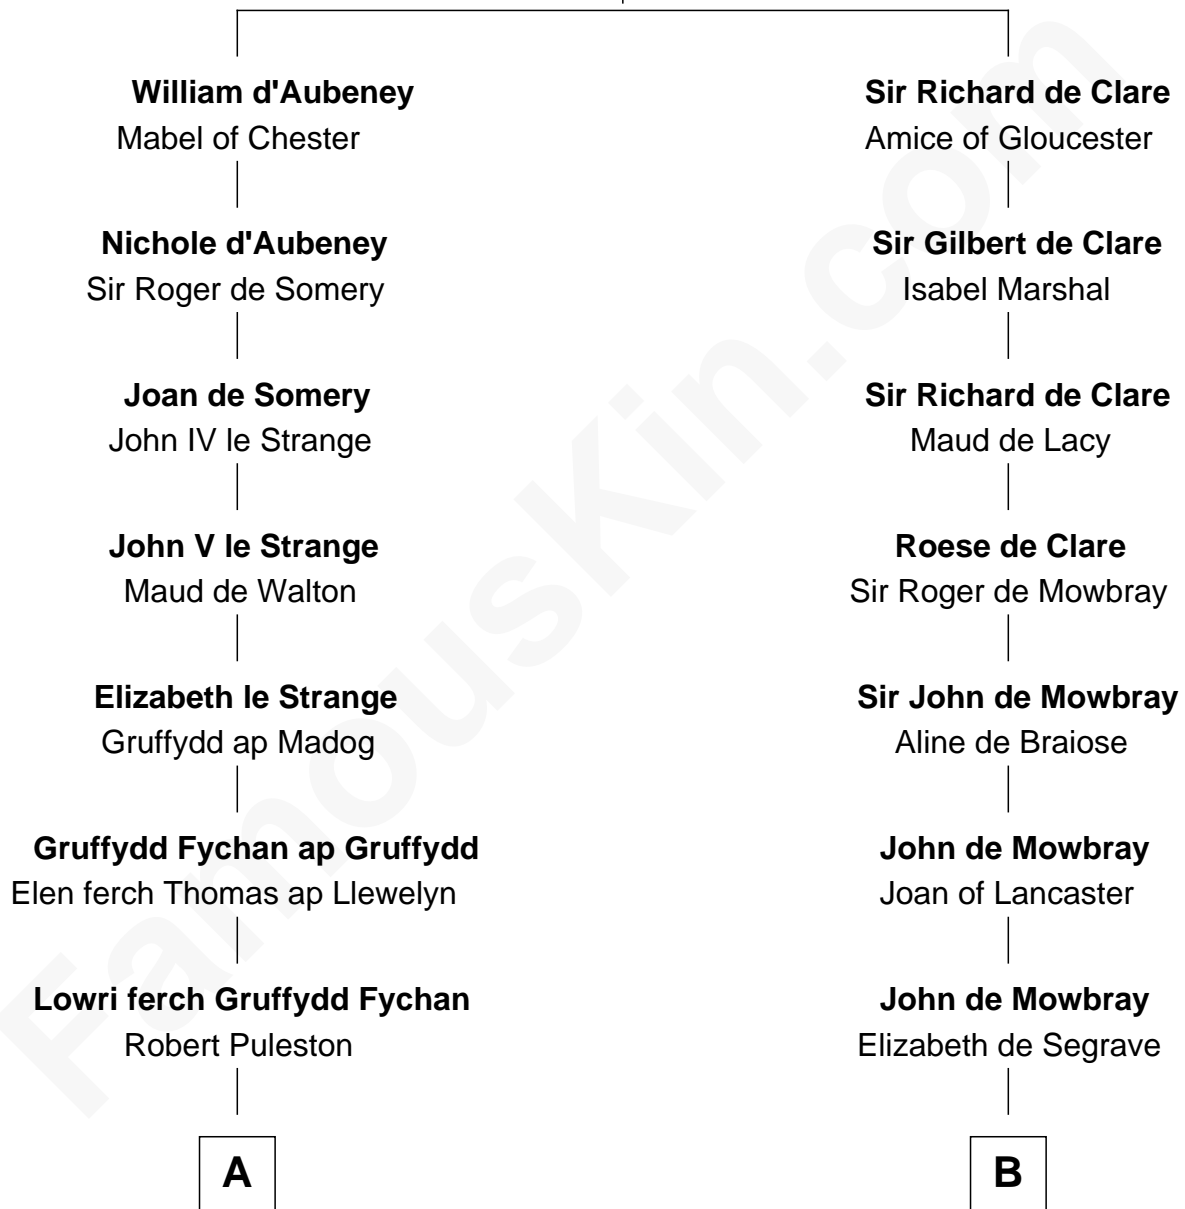

FamousKin.com

Relationship Chart of

Eliphalet Remington

Founder of Remington Arms Company

20th cousin of

Thomas Jefferson

3rd U.S. President and Signer of the Declaration of Independence

Maud de St. Hilary

with husband
William d'Aubeney

with husband
Roger de Clare

C

Sarah Welles
Jonathan Robbins

Sarah Robbins
Elisha Kilbourn

Elizabeth Kilbourn
Eliphalet Remington

Eliphalet Remington
Founder of Remington Arms Company

D

Col. William Randolph
Mary Isham

Isham Randolph
Jane Rogers

Jane Randolph
Peter Jefferson

Thomas Jefferson
3rd U.S. President

FamousKin.com