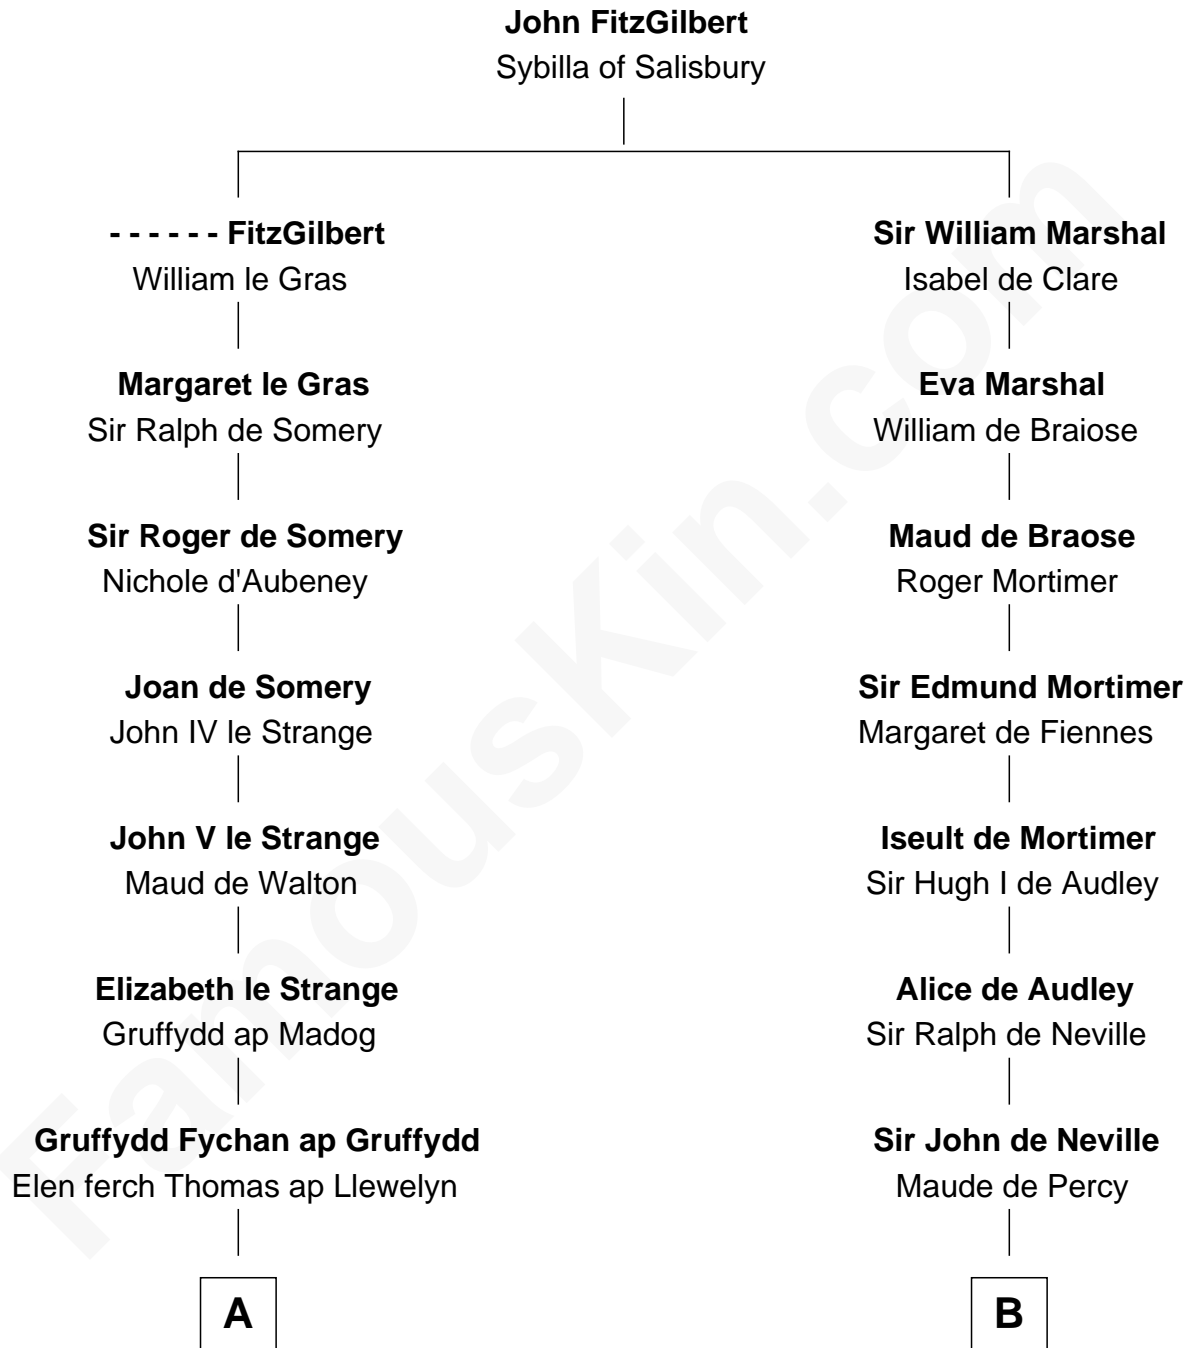

Thomas Jefferson

3rd U.S. President and Signer of the Declaration of Independence