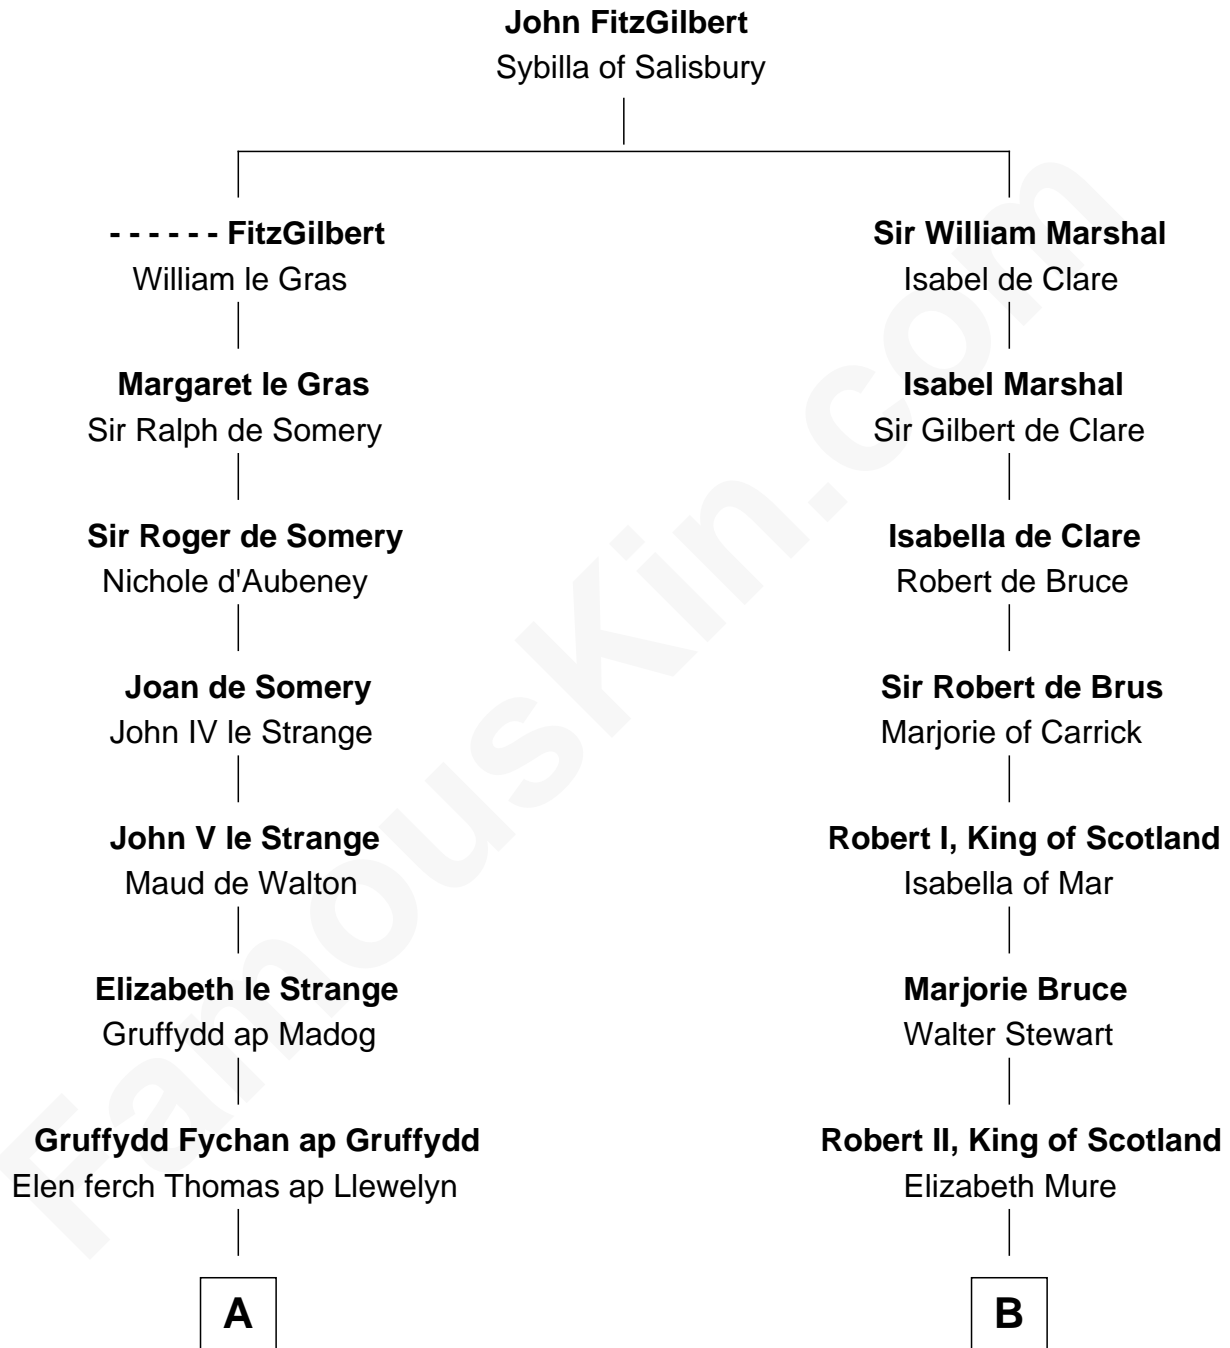

FamousKin.com

Relationship Chart of

Eliphalet Remington

Founder of Remington Arms Company

21st cousin of

Alexander Hamilton

1st U.S. Secretary of the Treasury

C

Sarah Wolcott

Robert Welles

Sarah Welles

Jonathan Robbins

Sarah Robbins

Elisha Kilbourn

Elizabeth Kilbourn

Eliphalet Remington