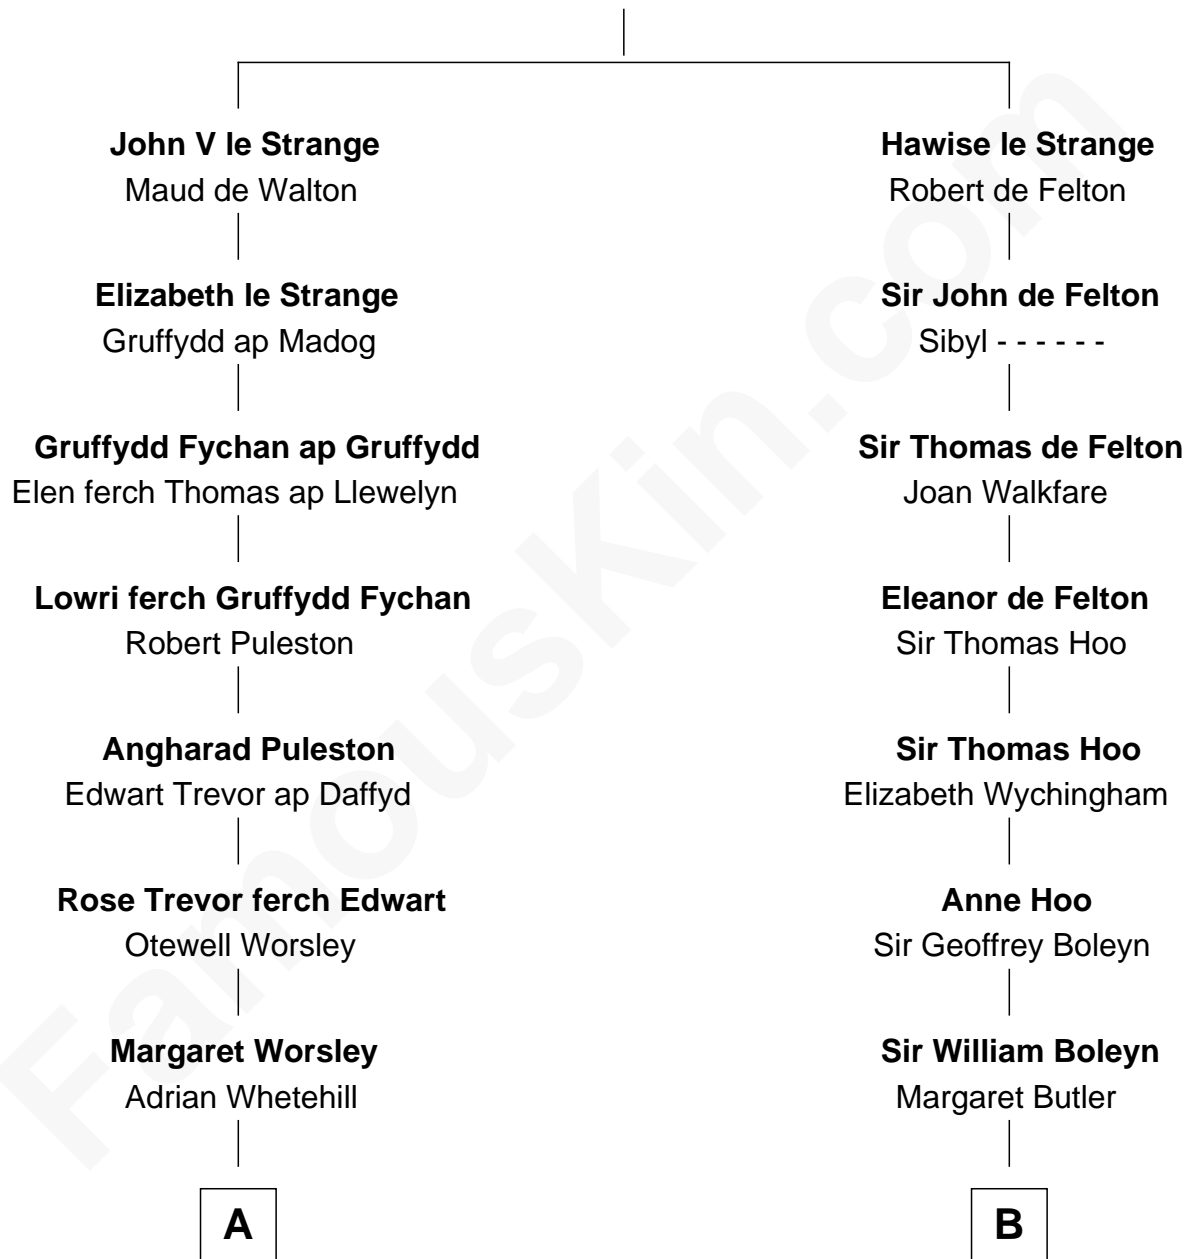

FamousKin.com

Relationship Chart of

Eliphalet Remington

Founder of Remington Arms Company

17th cousin 4 times removed of

Princess Diana

Princess of Wales

John IV le Strange

Joan de Somery

C

—
Frederick Spencer

Adelaide Horatia Elizabeth Seymour

—
Charles Robert Spencer

Margaret Baring

—
Albert Edward John Spencer

Cynthia Elinor Beatrix Hamilton

—
Edward John Spencer

Frances Ruth Burke Roche

—
Princess Diana

Princess of Wales

FamousKin.com