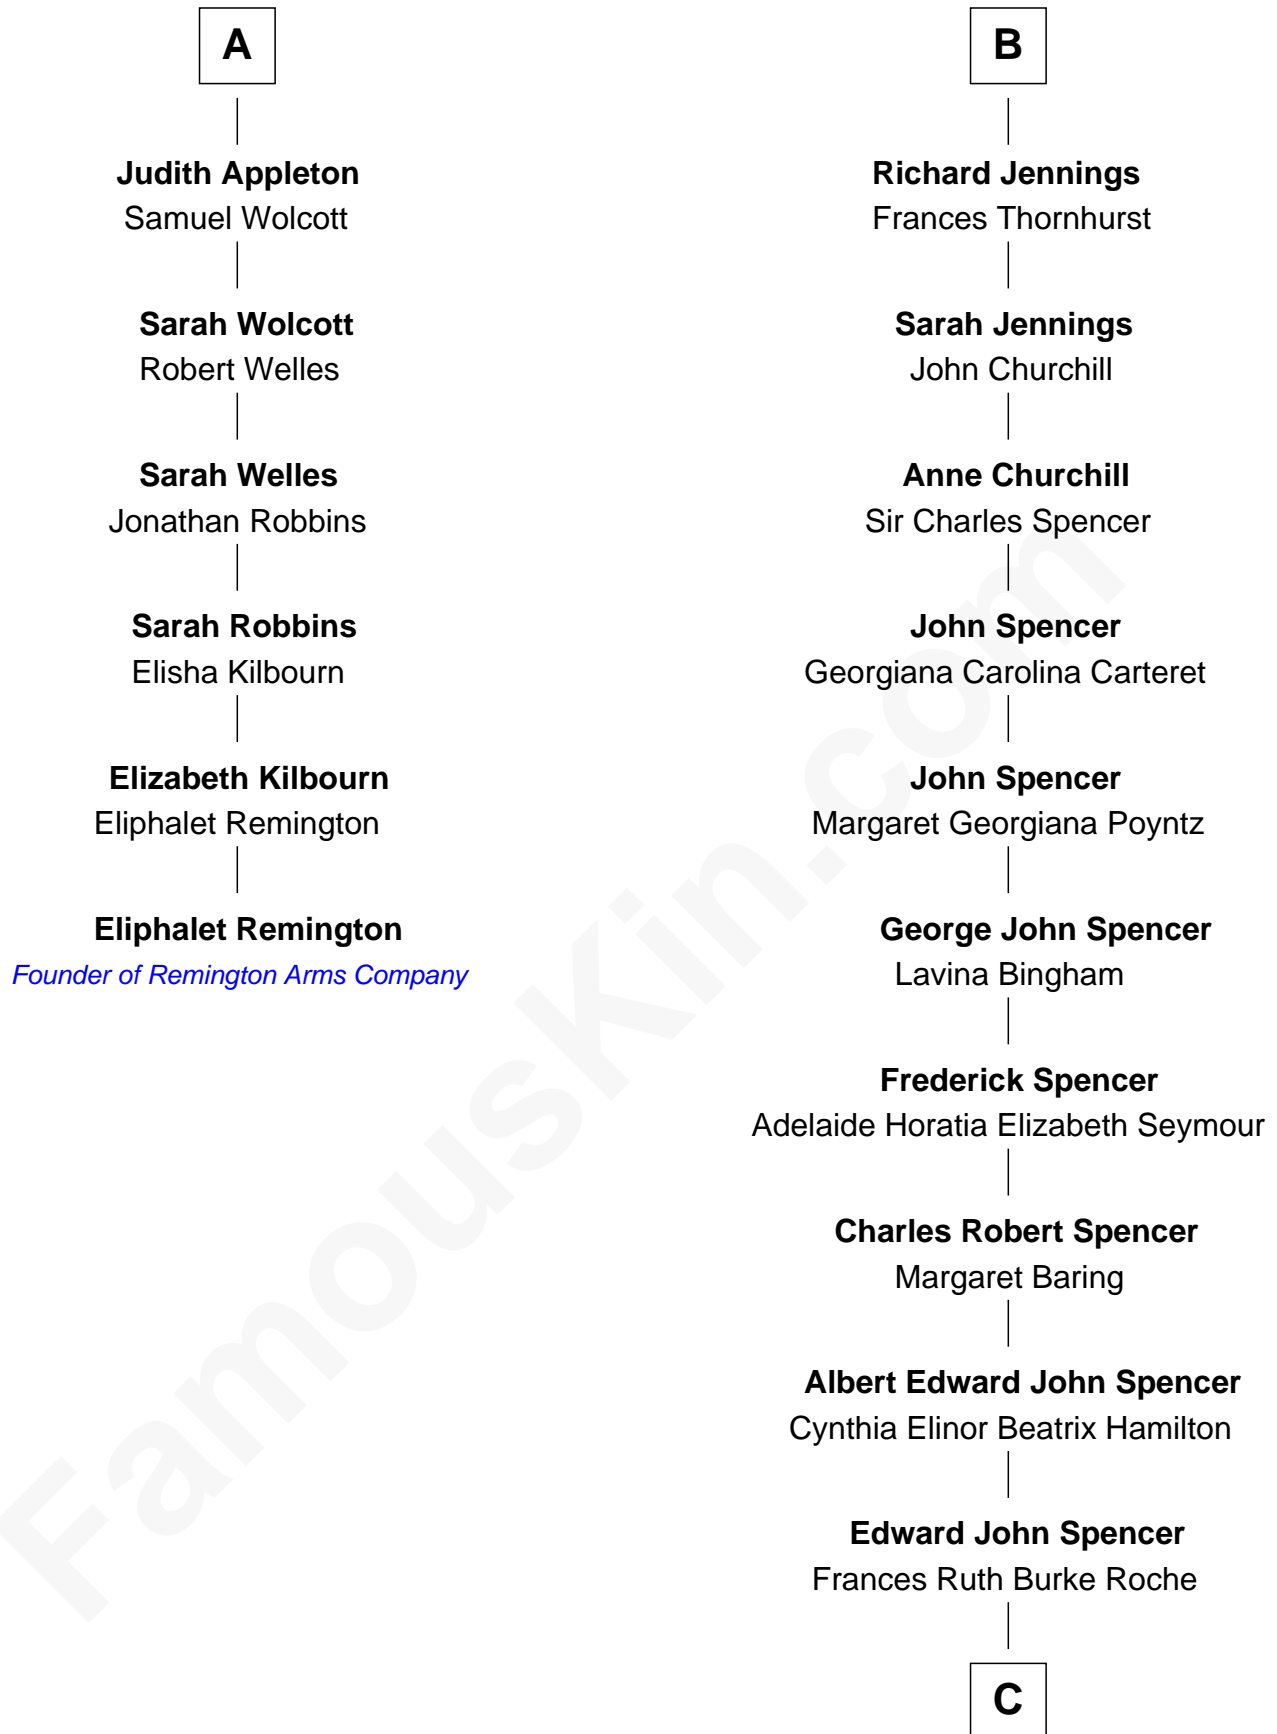

### Eliphalet Remington

Founder of Remington Arms Company

12th cousin 6 times removed of

**Prince William**

Prince of Wales

**John Cornish**

C

**Princess Diana Frances Spencer**  
Charles III, King of the United Kingdom

**Prince William**  
*Prince of Wales*

FamousKin.com