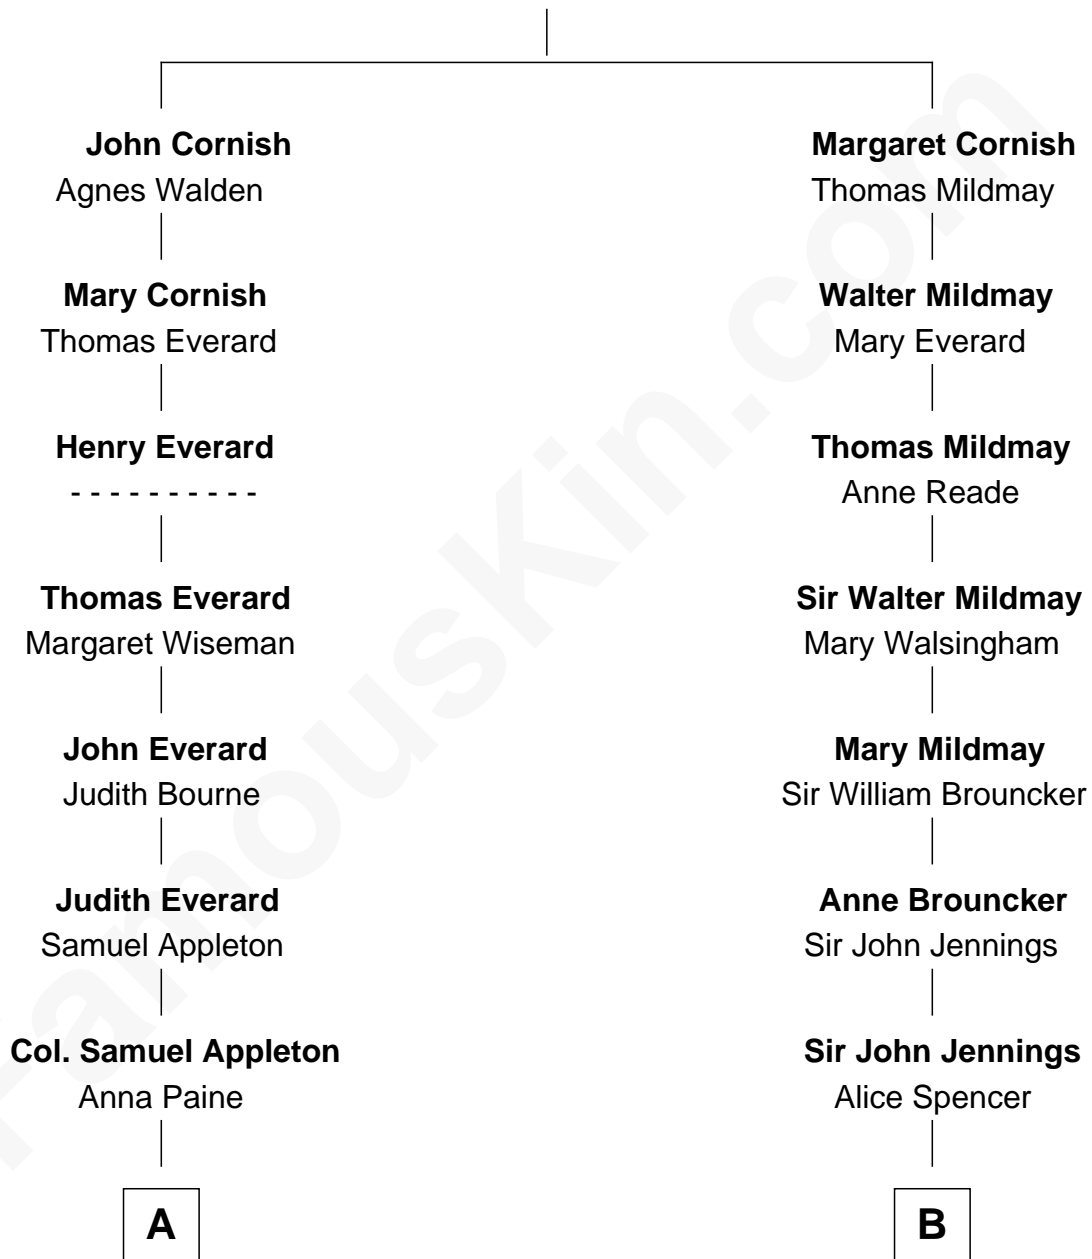

## Relationship Chart of

### Eliphalet Remington

Founder of Remington Arms Company

12th cousin 6 times removed of

**Prince William**

Prince of Wales

**John Cornish**

C

**Princess Diana Frances Spencer**  
Charles III, King of the United Kingdom

**Prince William**  
*Prince of Wales*

FamousKin.com