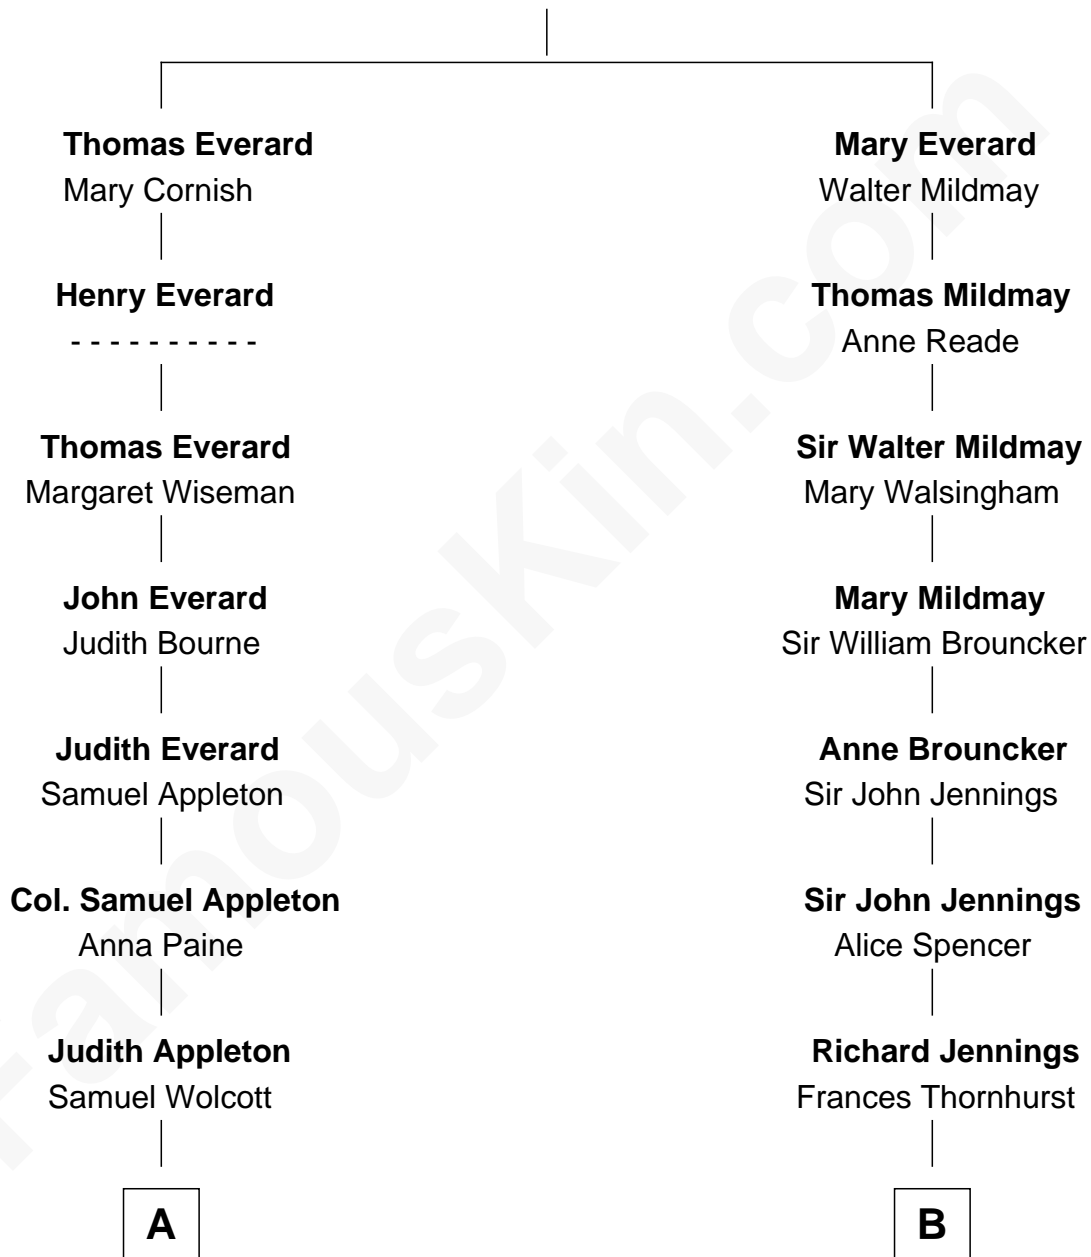

## Relationship Chart of

### Eliphalet Remington

Founder of Remington Arms Company

11th cousin 6 times removed of

**Prince William**

Prince of Wales

**John Everard**

William photo by [InSapphoWeTrust](#) [\(CC BY-SA 2.0\)](#)