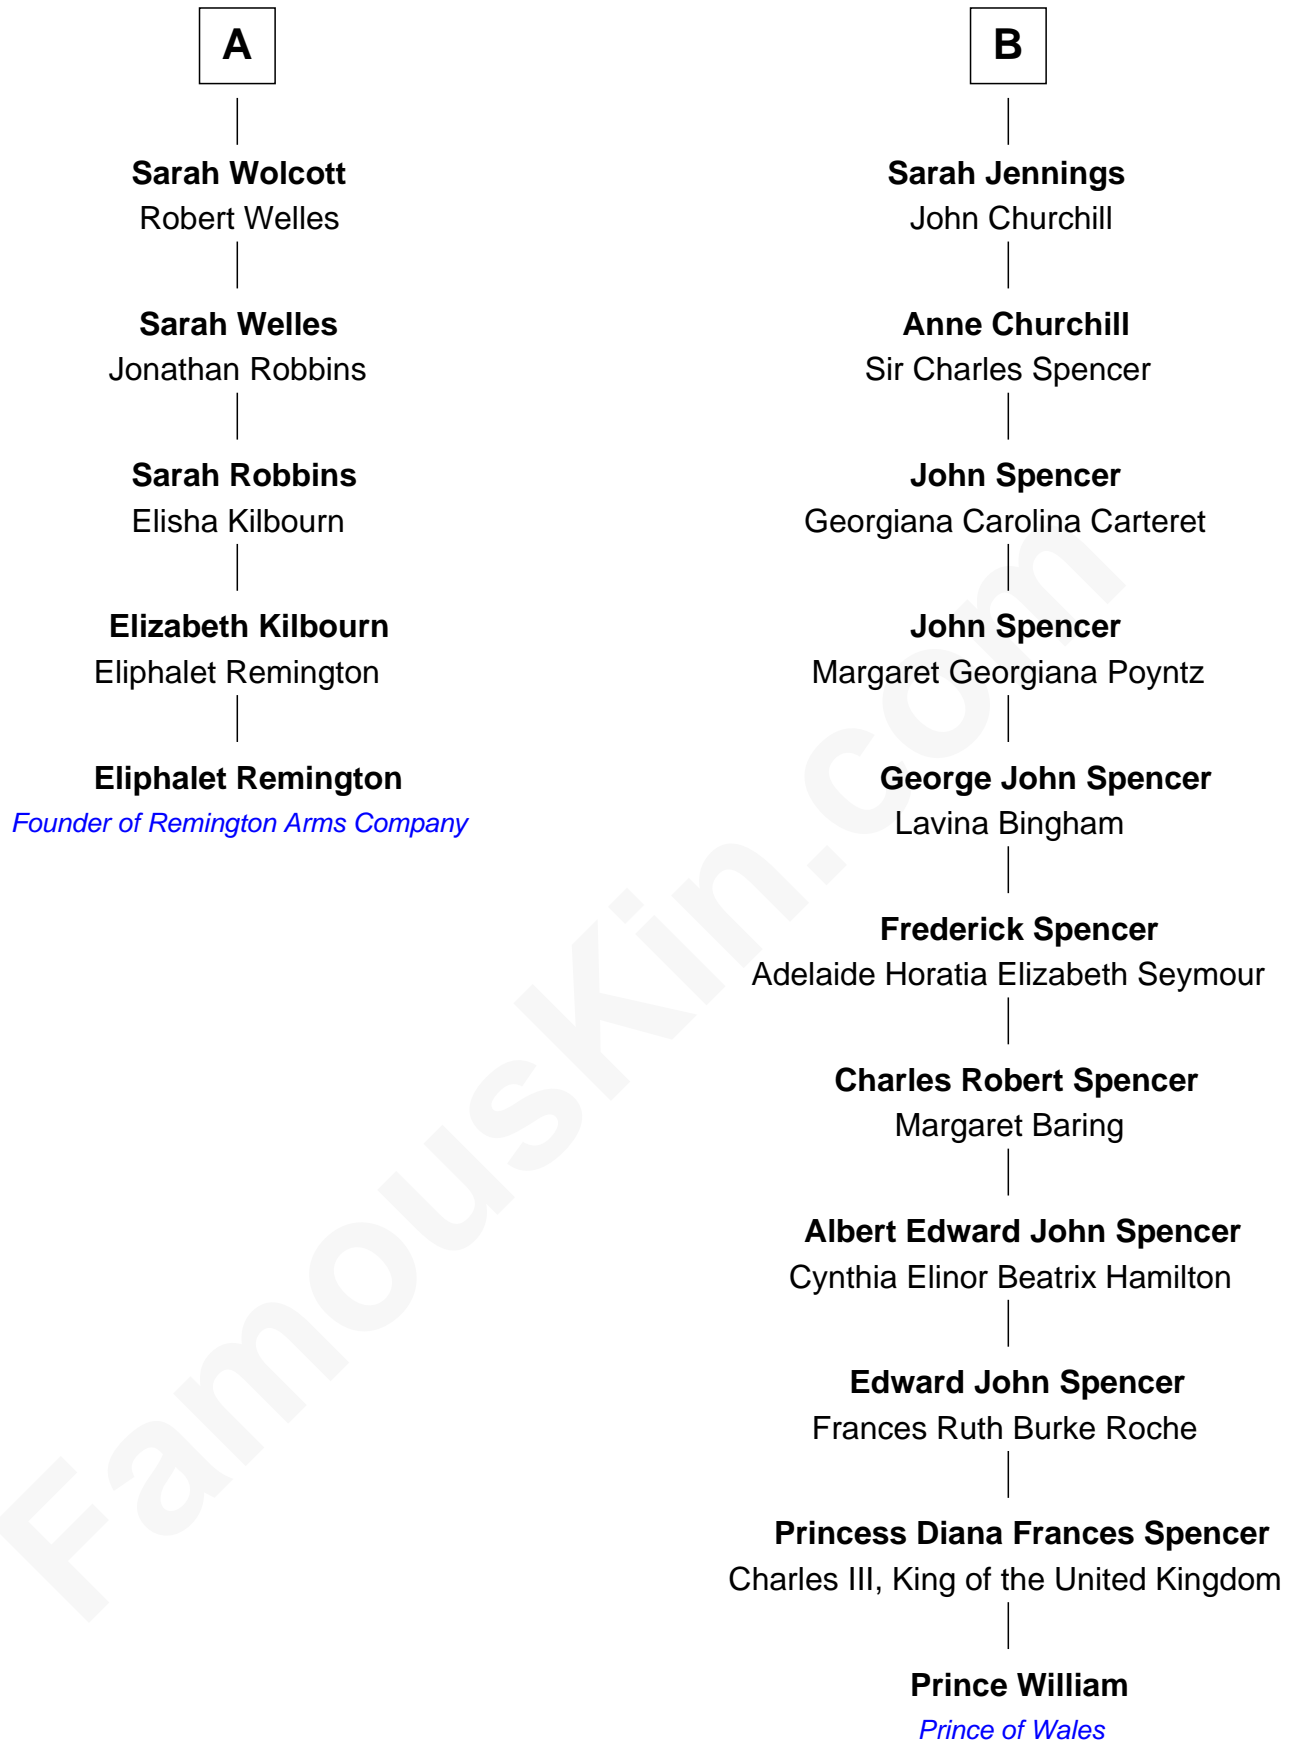

## Relationship Chart of

### Eliphalet Remington

Founder of Remington Arms Company

11th cousin 6 times removed of

**Prince William**

Prince of Wales

**John Everard**

William photo by [InSapphoWeTrust](#) [\(CC BY-SA 2.0\)](#)