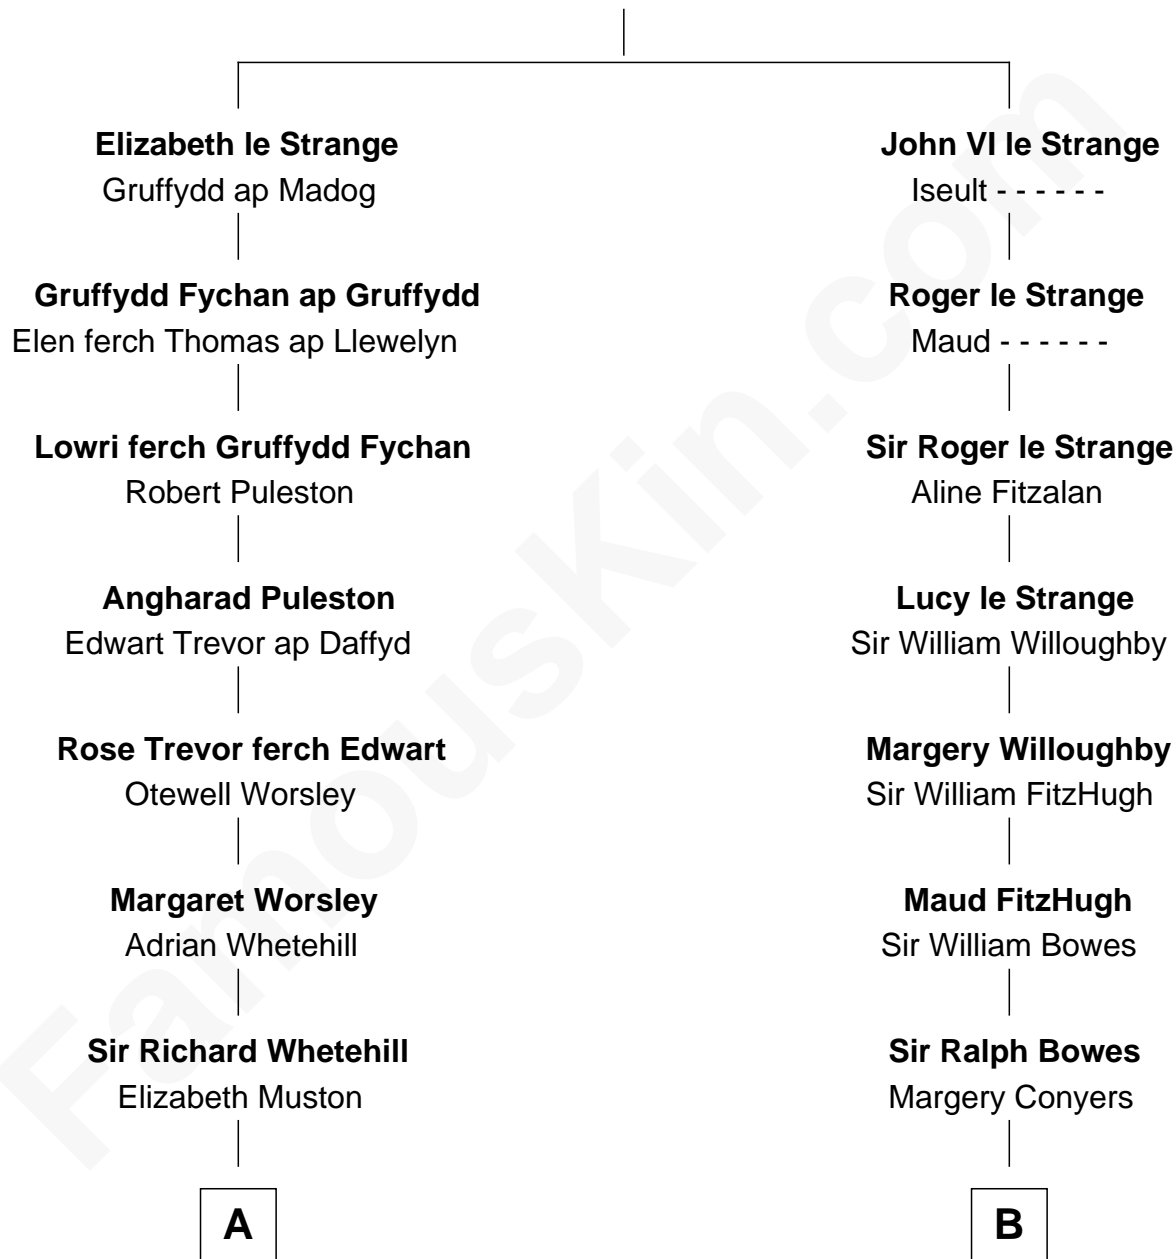

FamousKin.com

Relationship Chart of

Eliphalet Remington

Founder of Remington Arms Company

16th cousin 5 times removed of

Prince William

Prince of Wales

John V le Strange

Maud de Walton

C

Claude George Bowes-Lyon
Cecilia Nina Cavendish-Bentinck

Elizabeth Bowes-Lyon
George VI, King of the United Kingdom

Elizabeth II, Queen of the United Kingdom
Prince Philip of Edinburgh

Charles III, King of the United Kingdom
Princess Diana Frances Spencer