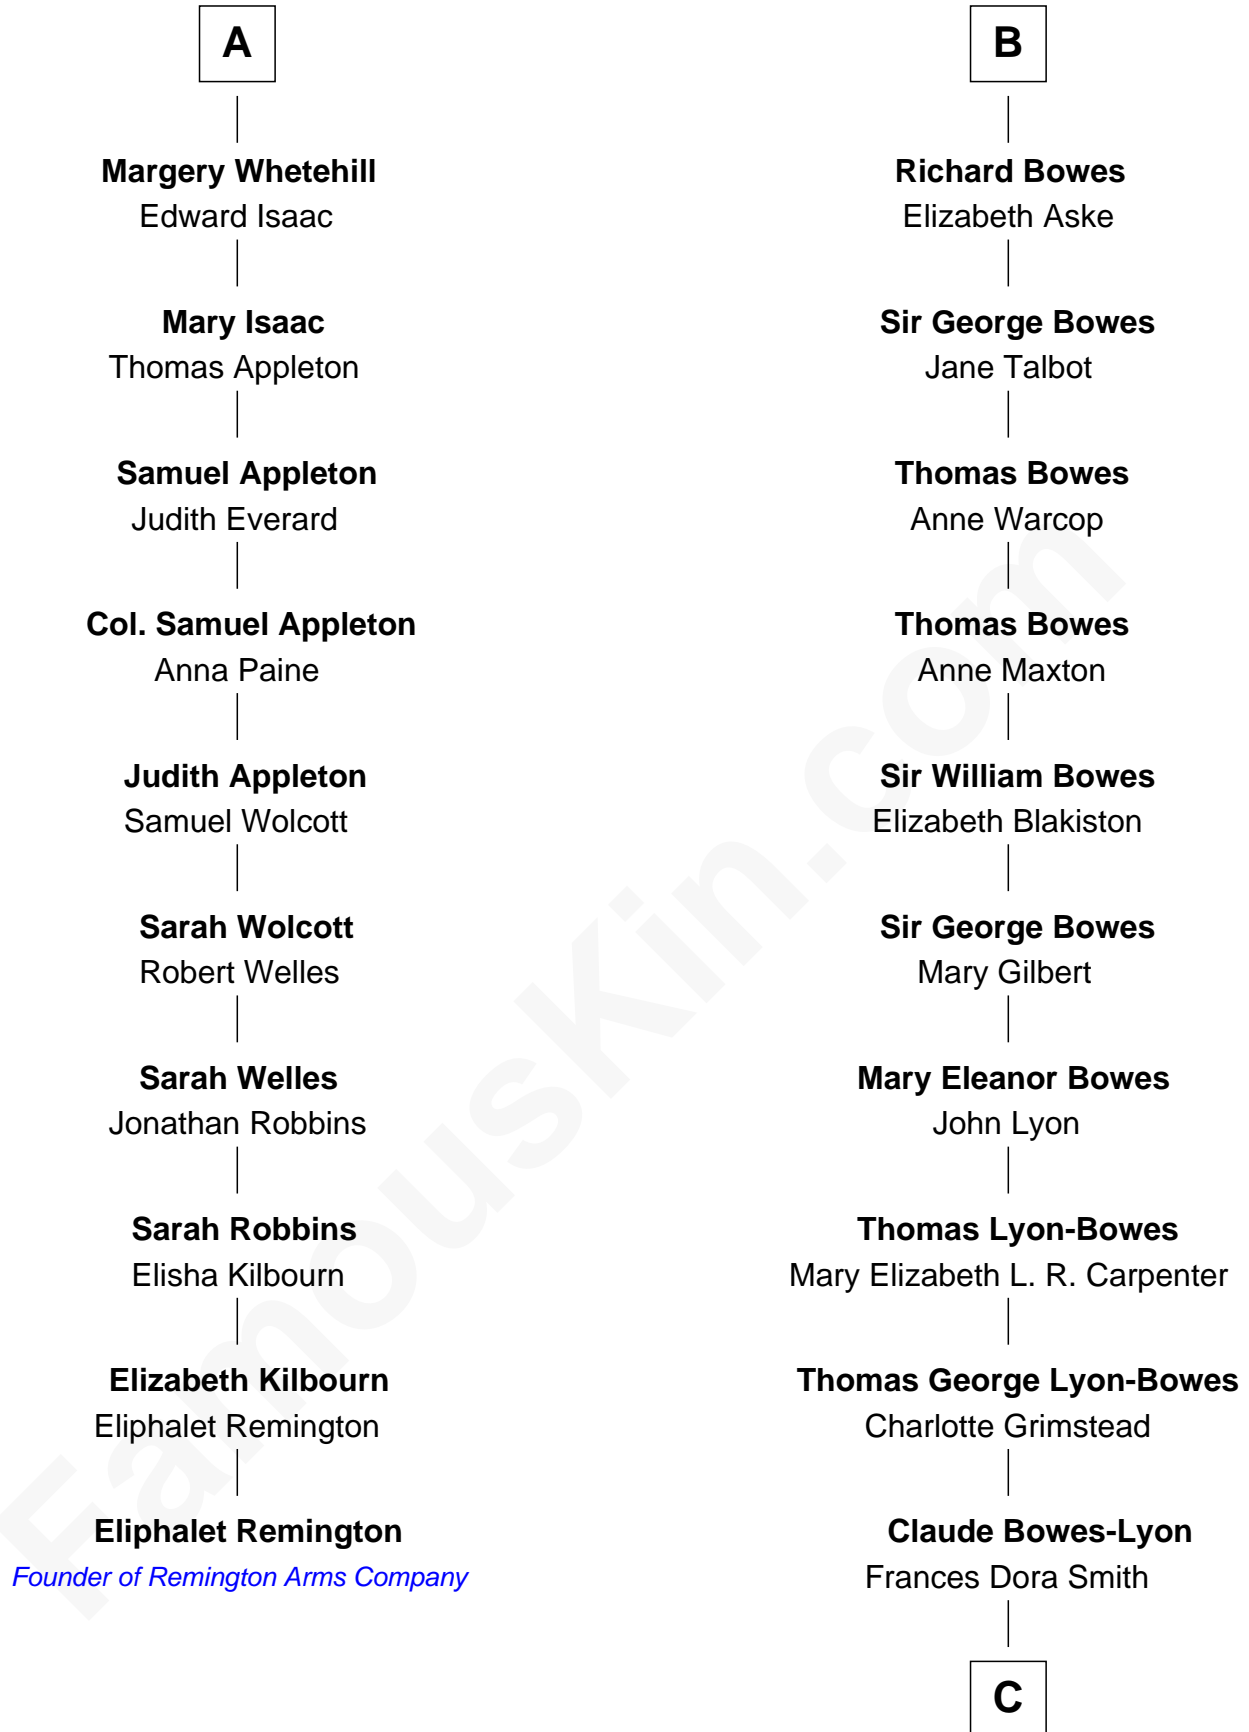

FamousKin.com

Relationship Chart of

Eliphalet Remington

Founder of Remington Arms Company

16th cousin 5 times removed of

Prince William

Prince of Wales

John V le Strange

Maud de Walton

C

Claude George Bowes-Lyon
Cecilia Nina Cavendish-Bentinck

Elizabeth Bowes-Lyon
George VI, King of the United Kingdom

Elizabeth II, Queen of the United Kingdom
Prince Philip of Edinburgh

Charles III, King of the United Kingdom
Princess Diana Frances Spencer