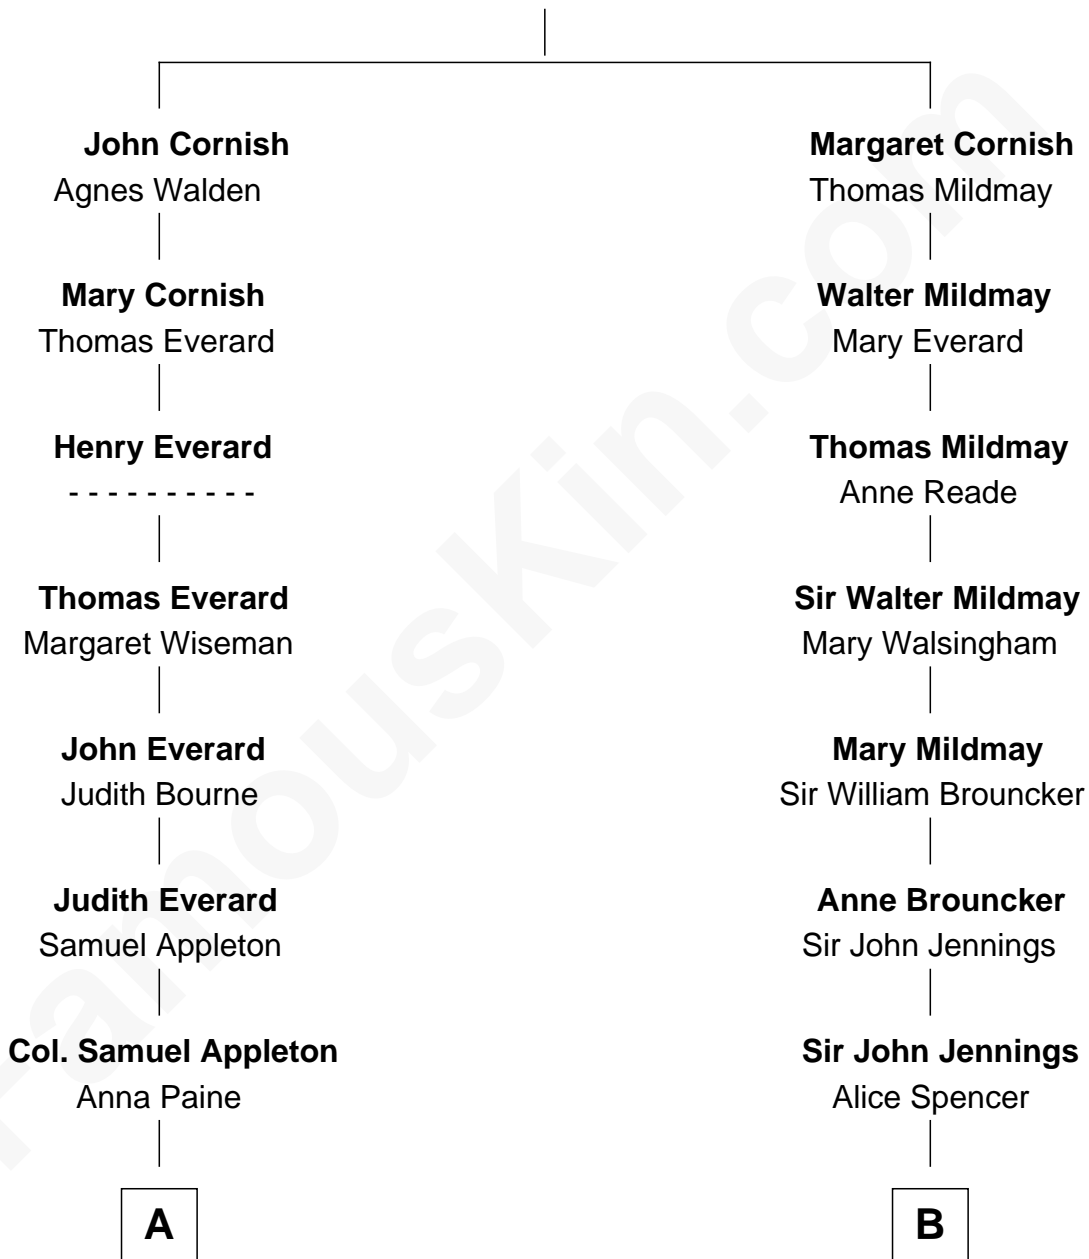

## Relationship Chart of

### Eliphalet Remington

Founder of Remington Arms Company

12th cousin 6 times removed of

**Prince Harry**  
Duke of Sussex

**John Cornish**

-----

**C**

**Princess Diana Frances Spencer**  
Charles III, King of the United Kingdom

**Prince Harry**  
*Duke of Sussex*

FamousKin.com