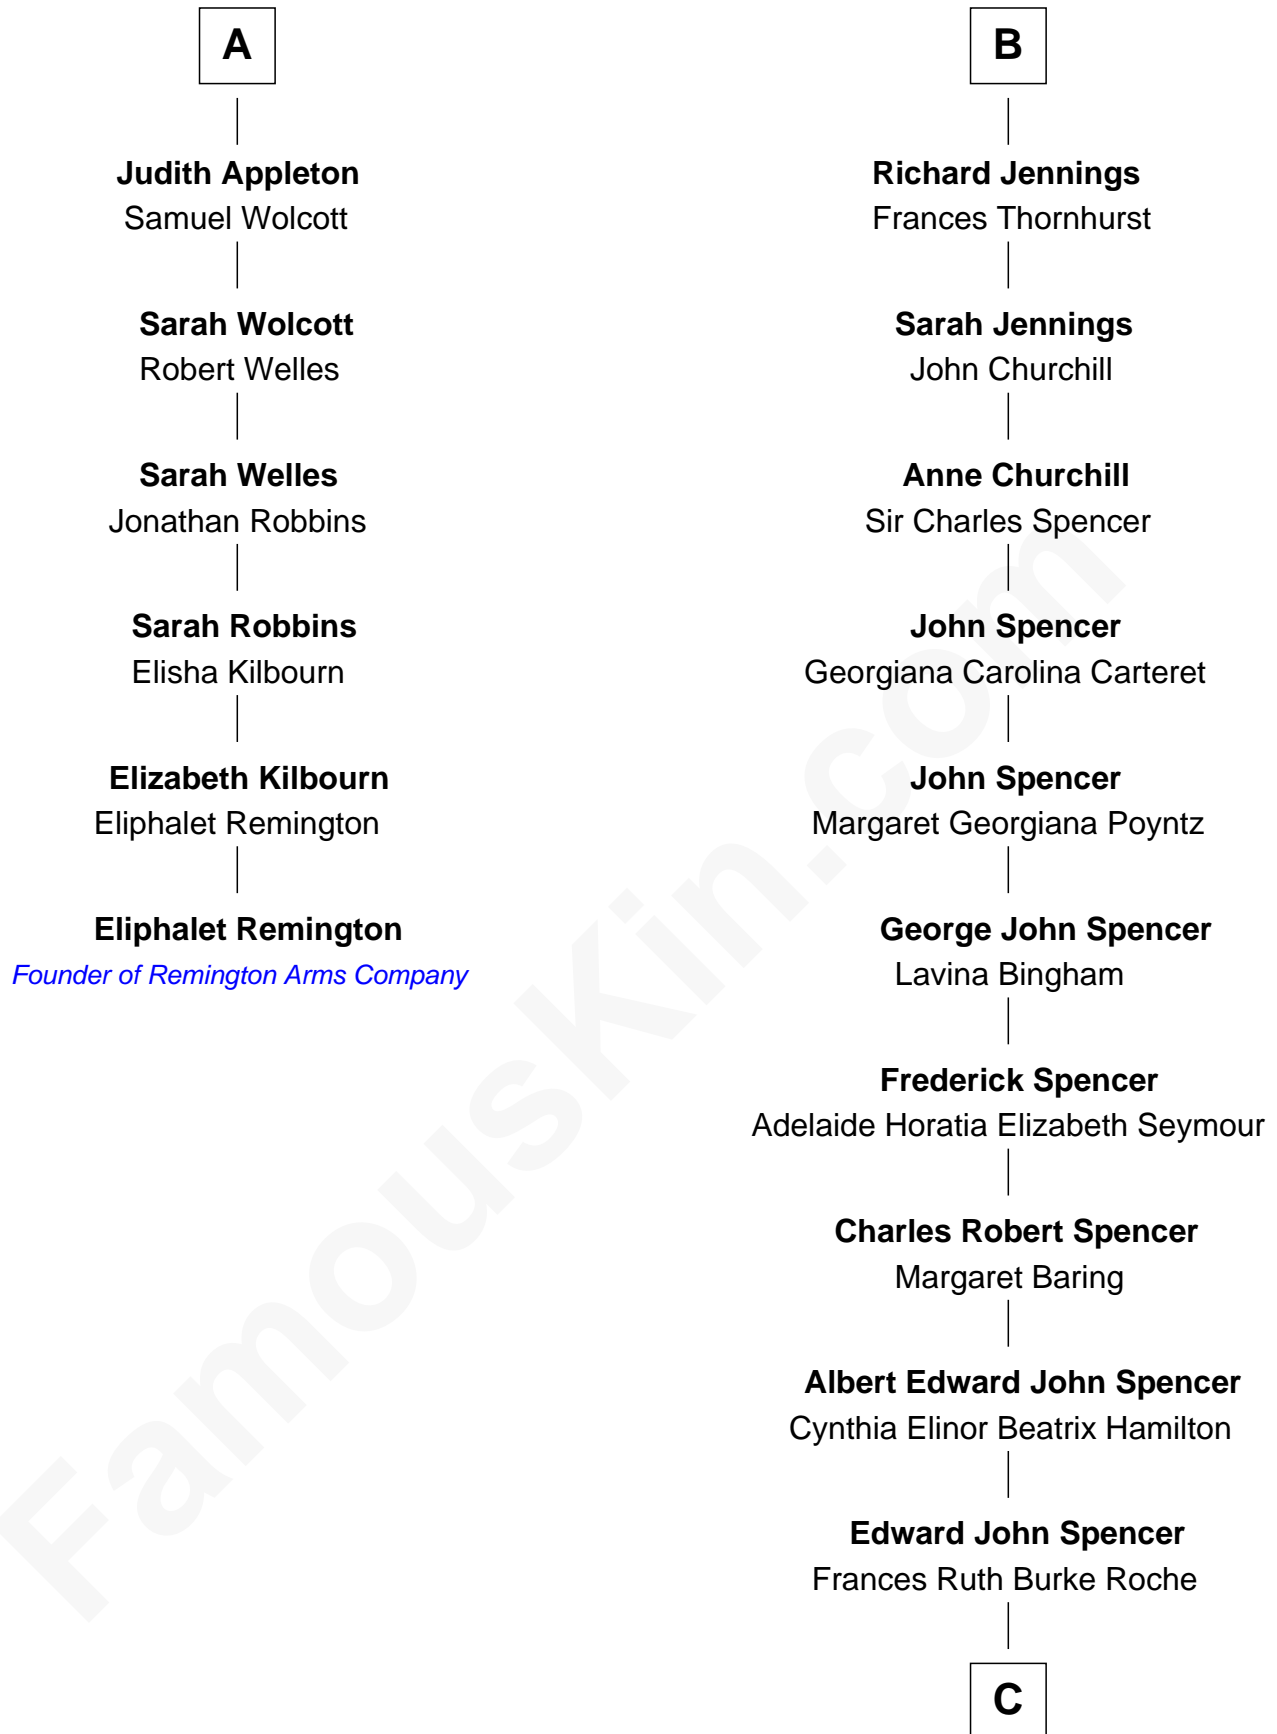

### Eliphalet Remington

Founder of Remington Arms Company

12th cousin 6 times removed of

**Prince Harry**  
Duke of Sussex

**John Cornish**

-----

**C**

**Princess Diana Frances Spencer**  
Charles III, King of the United Kingdom