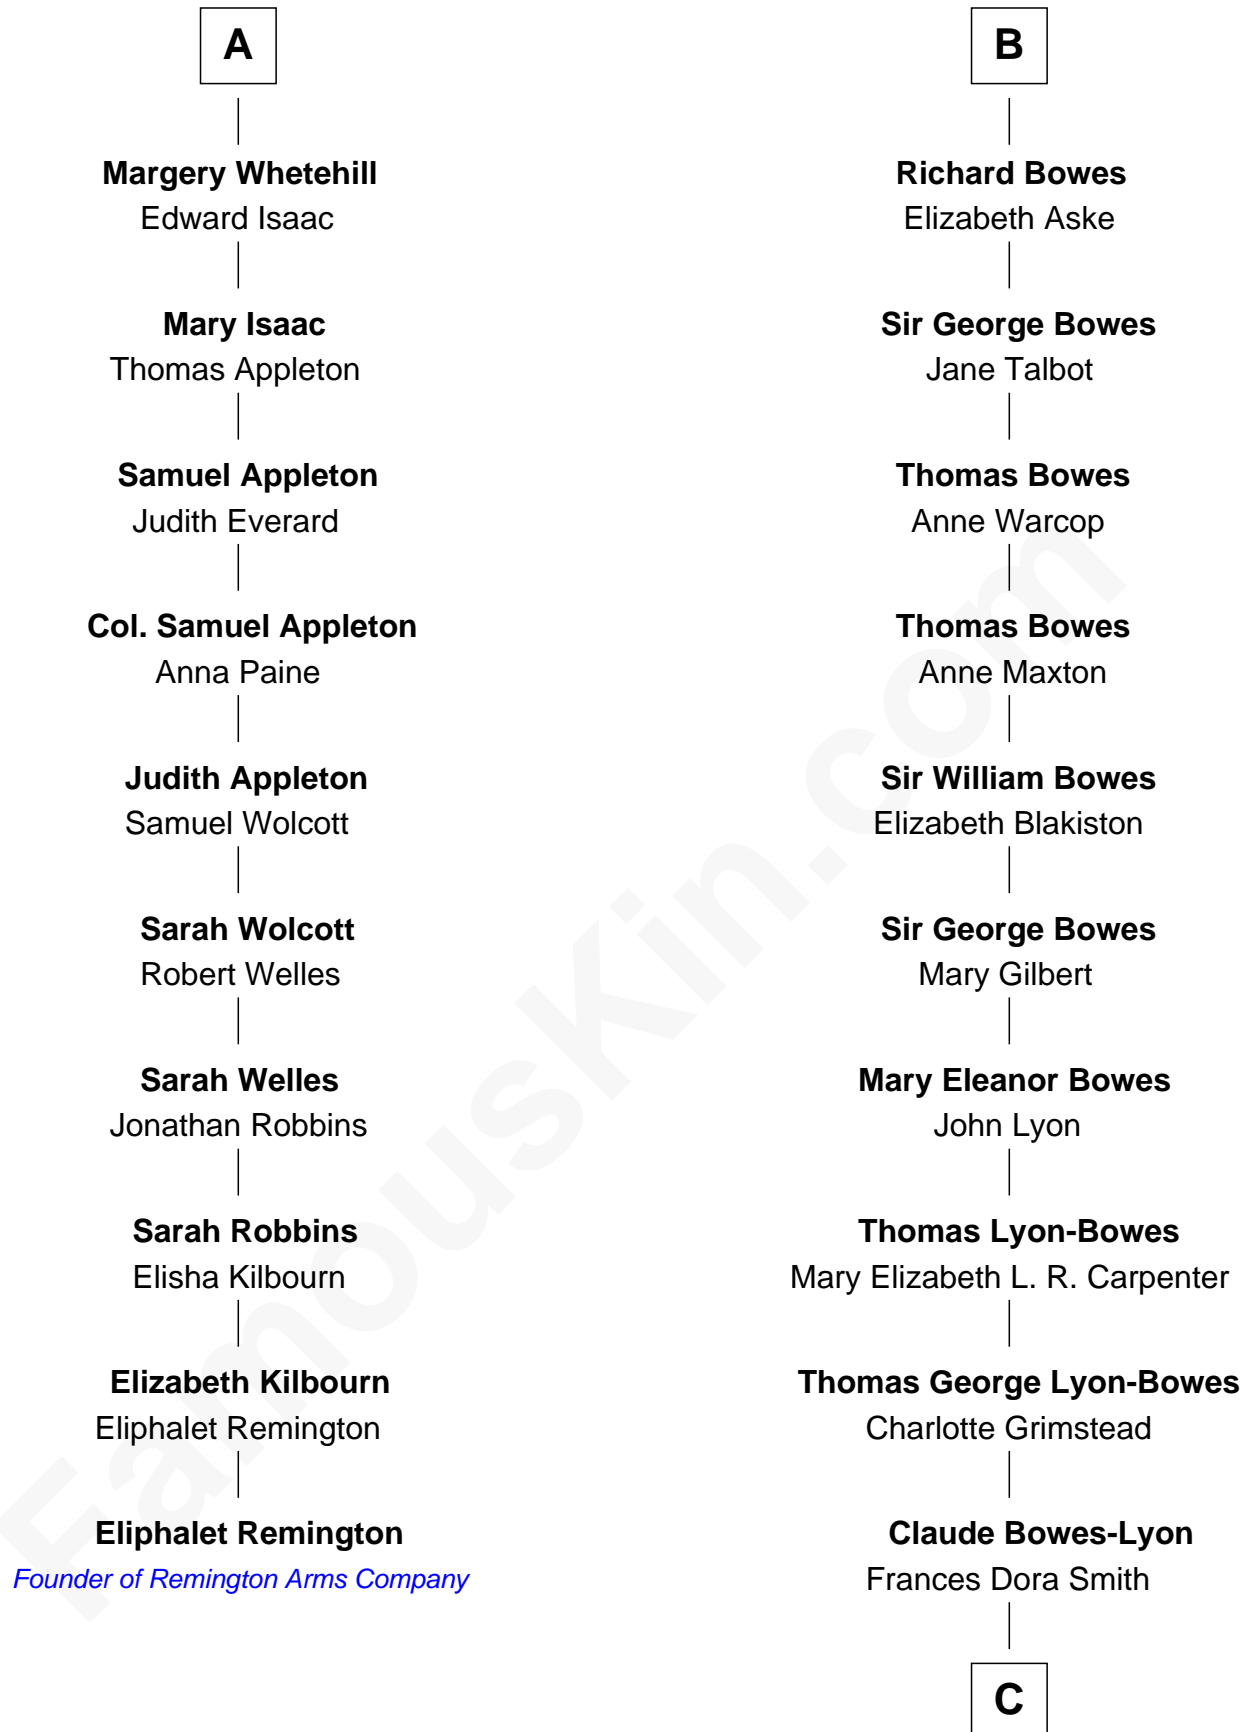

FamousKin.com

Relationship Chart of

Eliphalet Remington

Founder of Remington Arms Company

16th cousin 5 times removed of

Prince Harry
Duke of Sussex

John V le Strange
Maud de Walton

C

Claude George Bowes-Lyon
Cecilia Nina Cavendish-Bentinck

Elizabeth Bowes-Lyon
George VI, King of the United Kingdom

Elizabeth II, Queen of the United Kingdom
Prince Philip of Edinburgh

Charles III, King of the United Kingdom
Princess Diana Frances Spencer