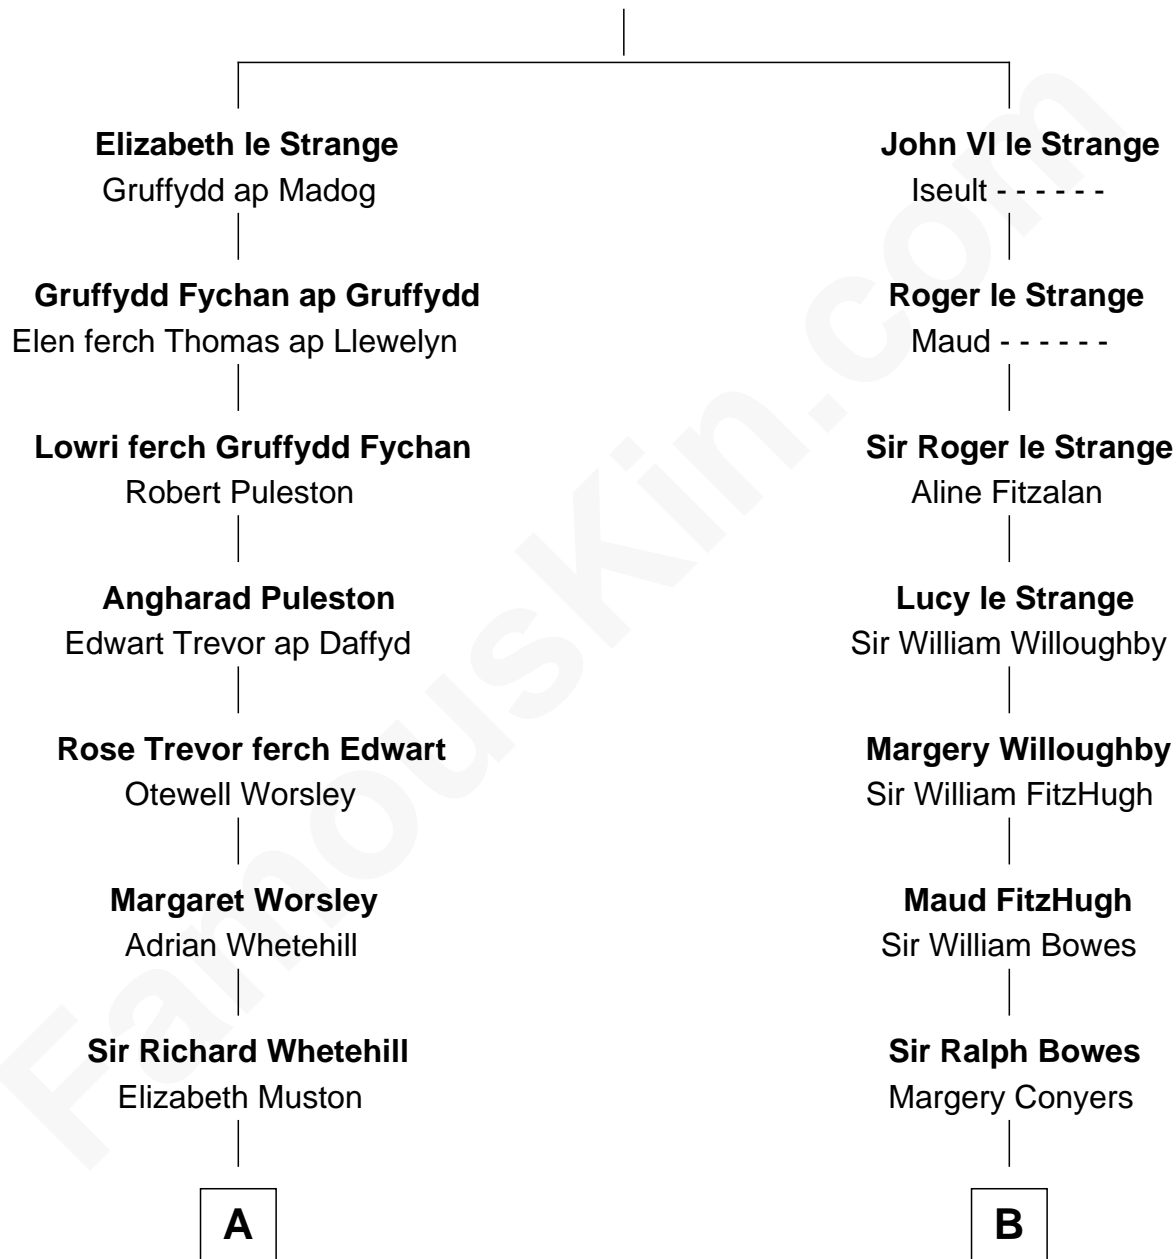

FamousKin.com

Relationship Chart of

Eliphalet Remington

Founder of Remington Arms Company

16th cousin 5 times removed of

Prince Harry
Duke of Sussex

John V le Strange
Maud de Walton

C

Claude George Bowes-Lyon
Cecilia Nina Cavendish-Bentinck

Elizabeth Bowes-Lyon
George VI, King of the United Kingdom

Elizabeth II, Queen of the United Kingdom
Prince Philip of Edinburgh

Charles III, King of the United Kingdom
Princess Diana Frances Spencer