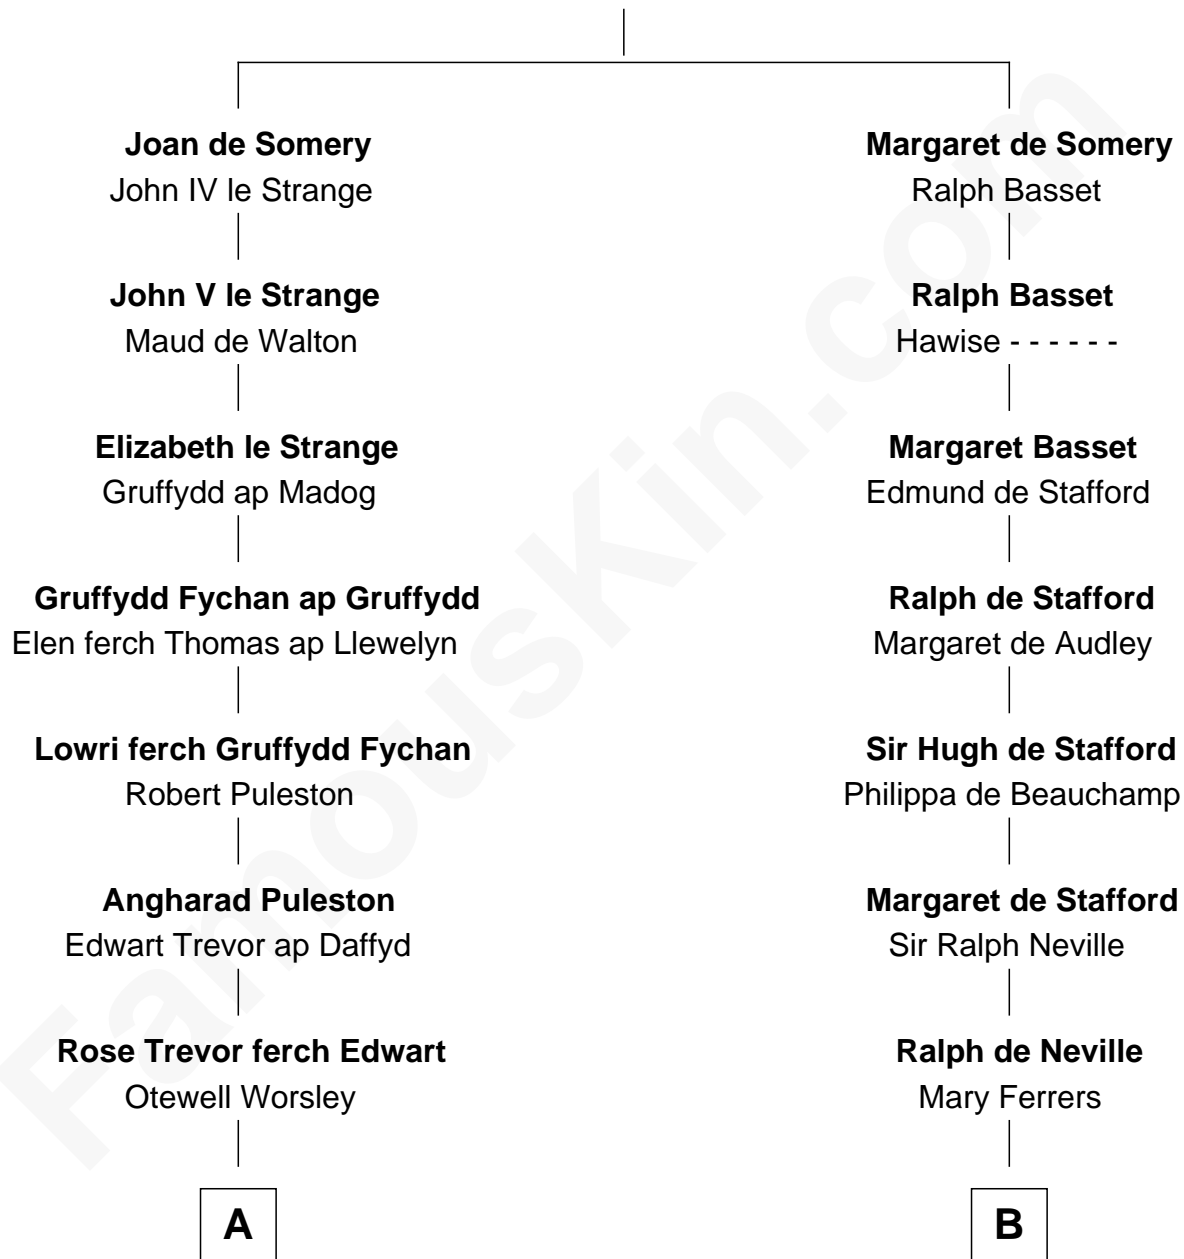

Sir Roger de Somery

Nichole d'Aubenev