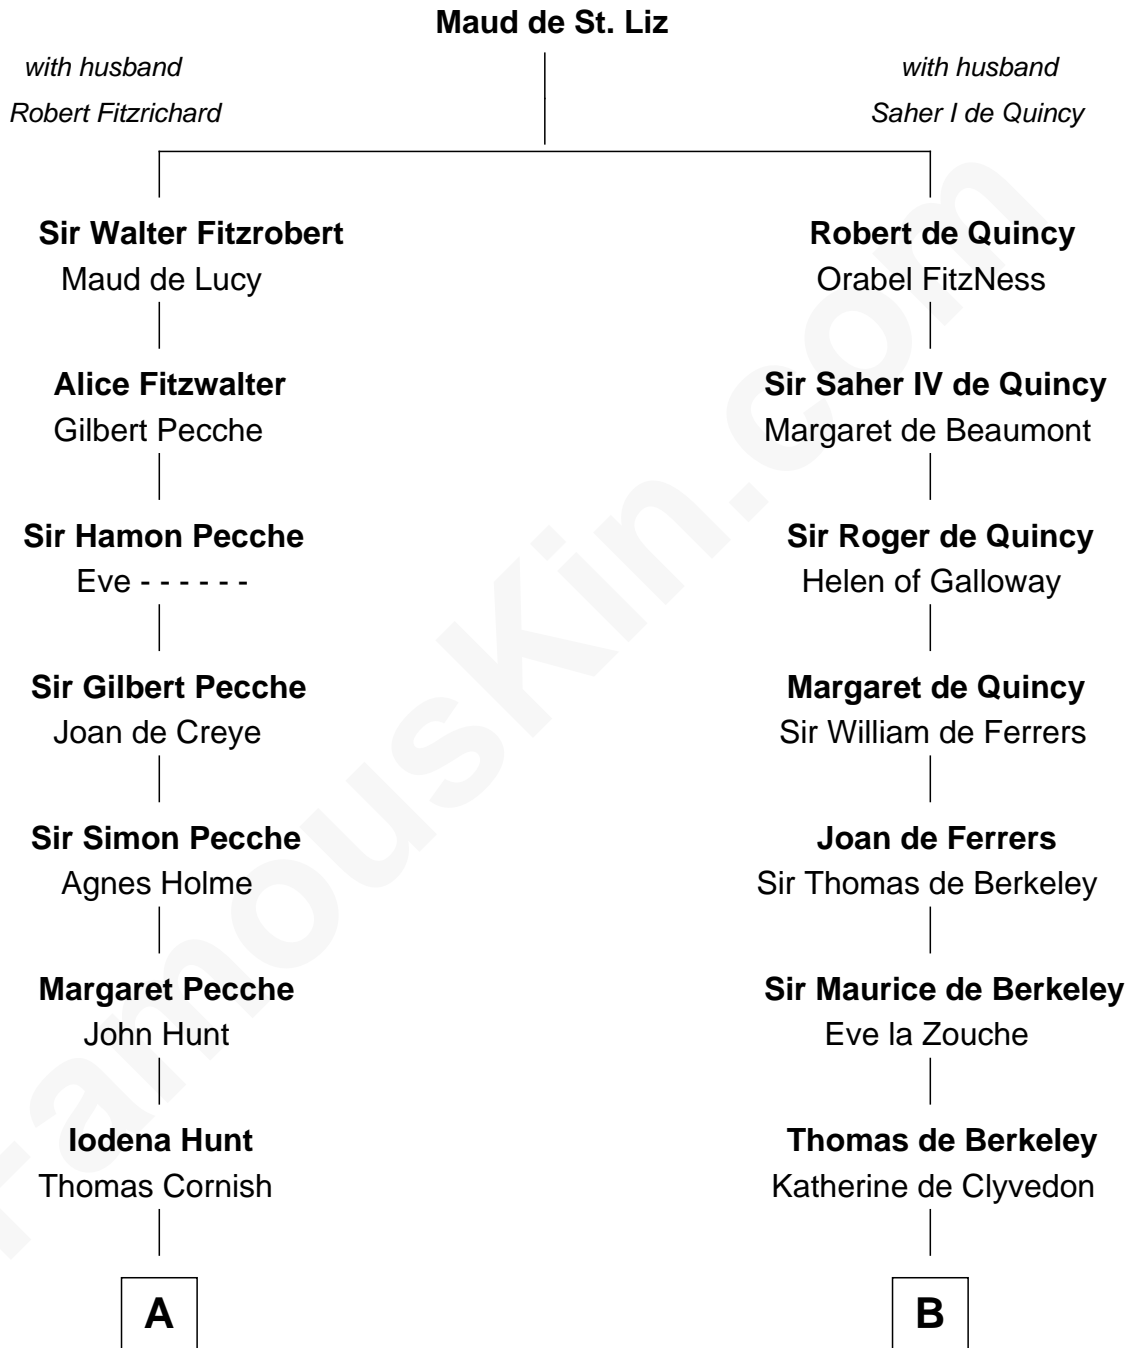

FamousKin.com

Relationship Chart of

Eliphalet Remington

Founder of Remington Arms Company

20th cousin of

Harriet Martineau

Author of *The Hour and the Man*