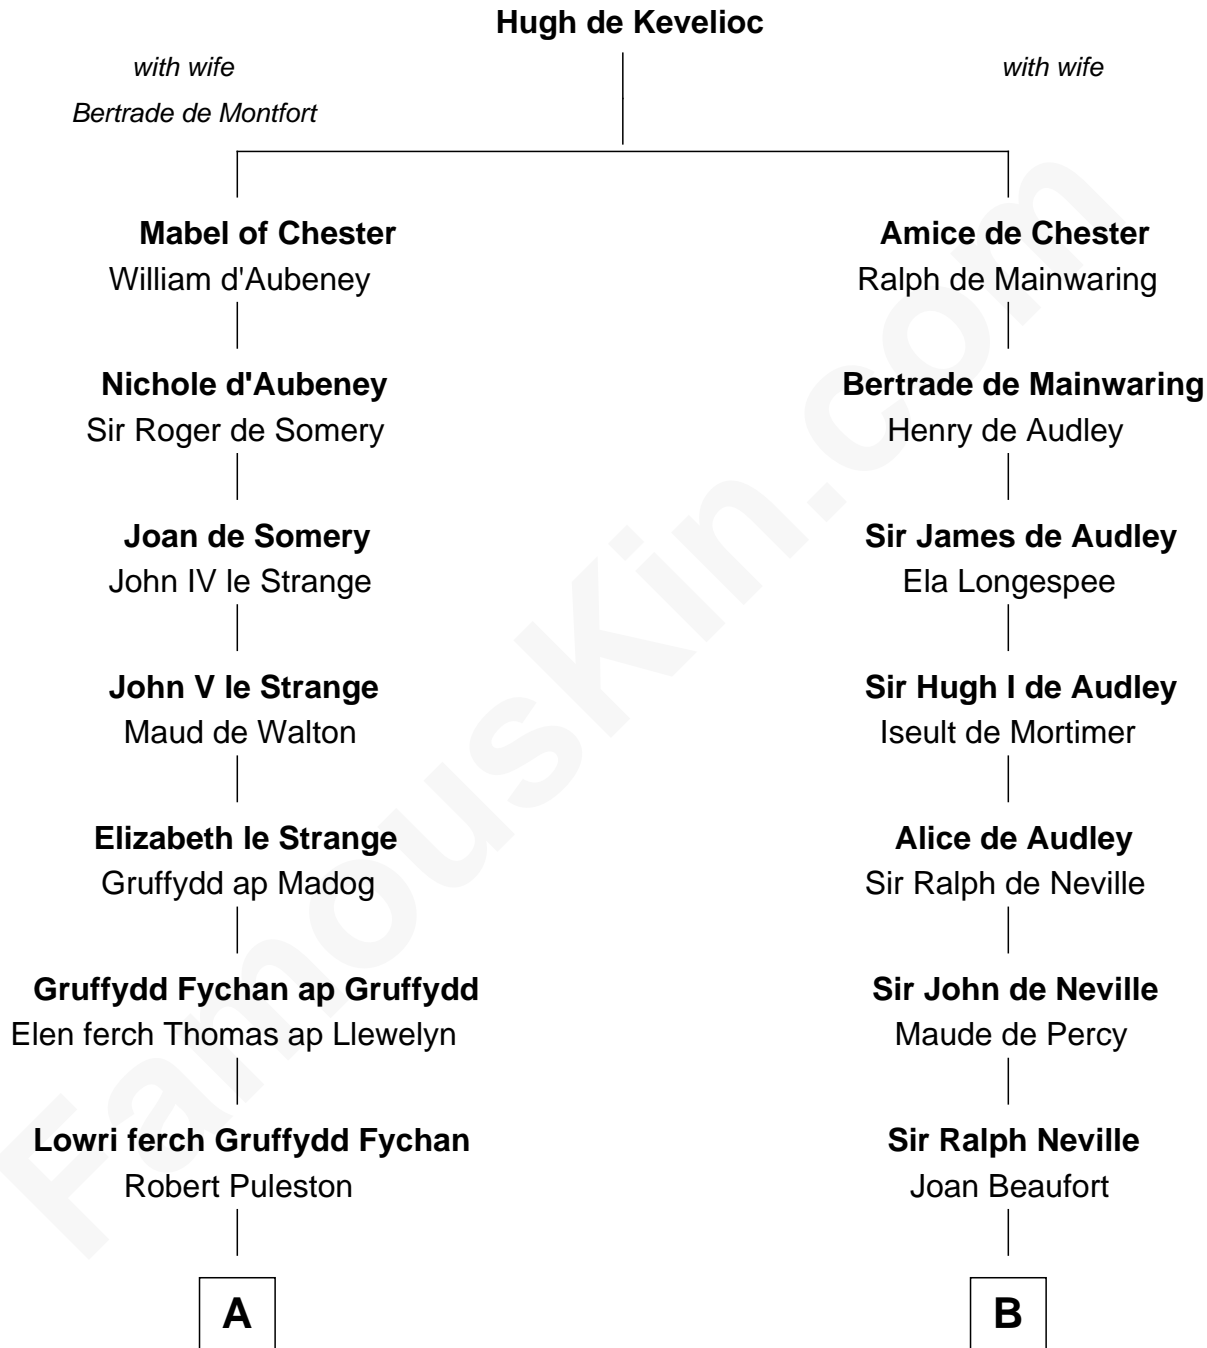

FamousKin.com

Relationship Chart of

Eliphalet Remington

Founder of Remington Arms Company

19th cousin 1 time removed of

John Marshall

4th Chief Justice of the U.S. Supreme Court

C

Sarah Welles
Jonathan Robbins

Sarah Robbins
Elisha Kilbourn

Elizabeth Kilbourn
Eliphalet Remington

Eliphalet Remington
Founder of Remington Arms Company

D

Mary Isham Randolph
Rev. James Keith

Mary Randolph Keith
Col. Thomas Marshall